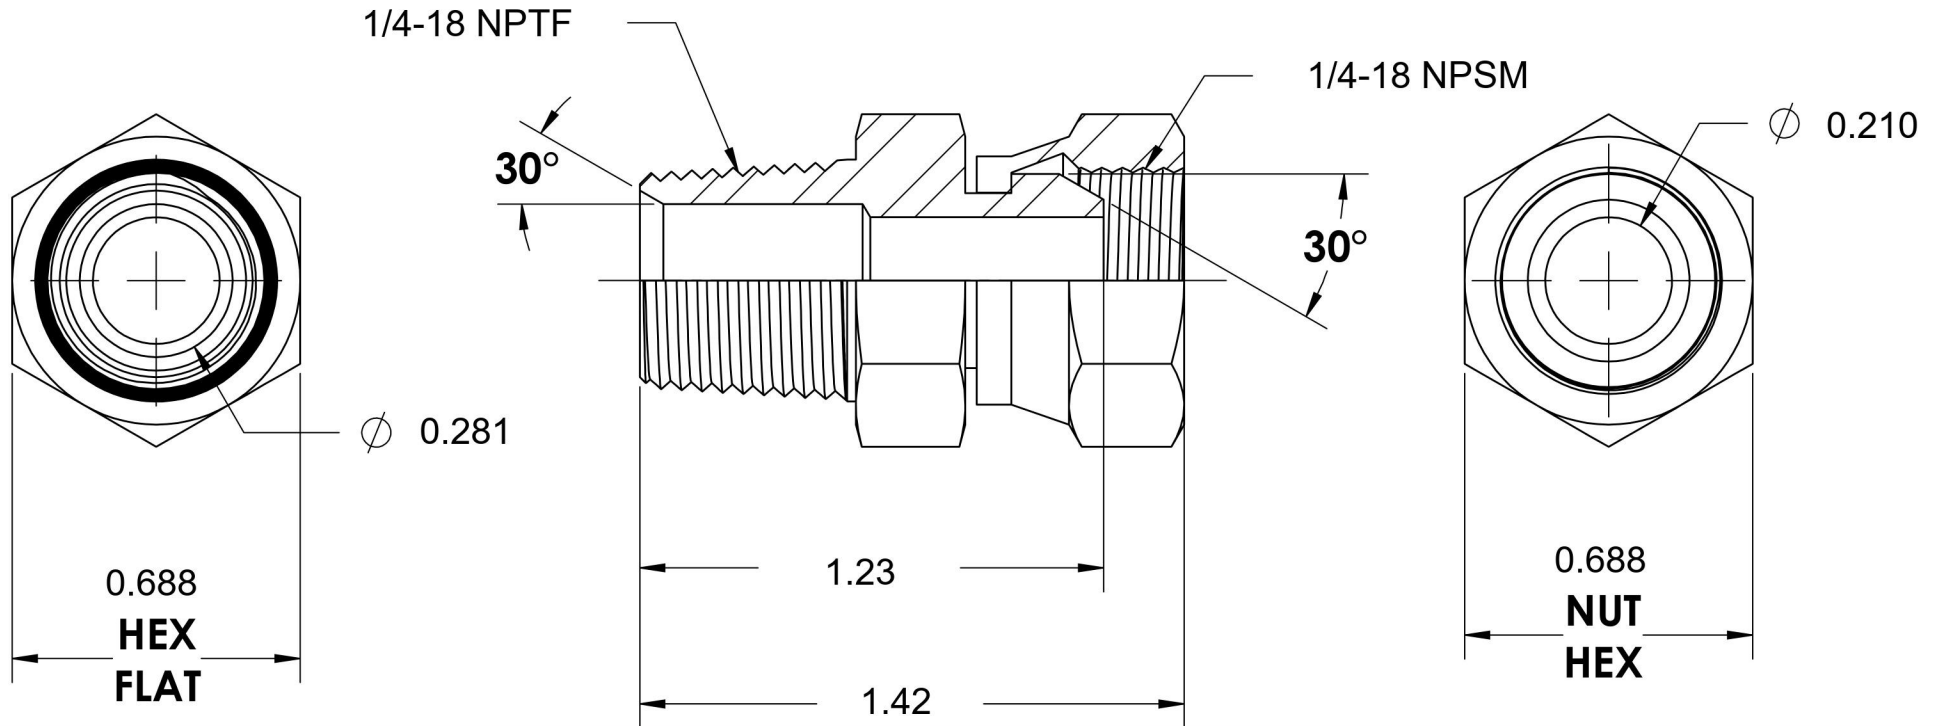

# 1404-04-04-SS

Stainless Steel, SAE J514 NPSM Swivel Male Connector, 1/4" Male NPTF 30° x 1/4" Female NPSM Swivel

6701 Cochran Road  
Solon, Ohio 44139  
Phone: (440) 248-1880  
Toll Free: 1-888-331-1523

<b>Temperature Rating</b>	<b>Material</b>	<b>Industry Standards</b>	<b>Series</b>
-425°F to 1200°F	316/316L Stainless Steel	SAE J514, SAE J476	1404-SS
<b>Pressure Rating</b>	<b>Finish</b>		<b>Series Description</b>
6000 psi	Passivated		SAE J514 NPSM Swivel Male Connector