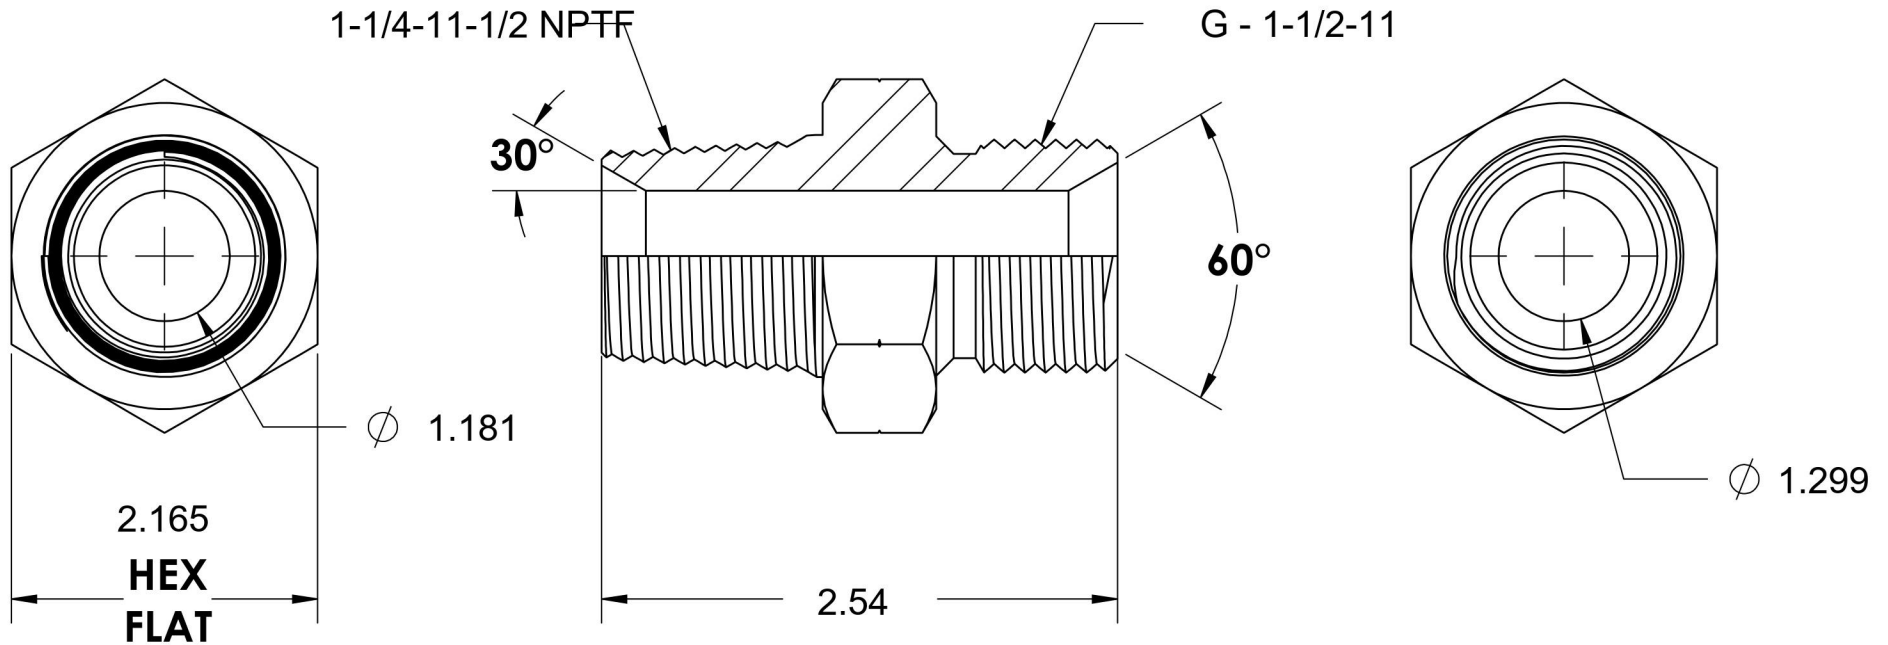

7032-20-24

Steel, SAE J476 Pipe Male BSPP Port/Line Adapter, 1-1/4" Male NPTF 30° x 1-1/2-11 Male BSPP 60° Line/Port

6701 Cochran Road
Solon, Ohio 44139
Phone: (440) 248-1880
Toll Free: 1-888-331-1523

Temperature Rating	Material	Industry Standards	Series
-65°F to 500°F	C1045 / 12L14 Steel	SAE J476, ISO 1179	7032
Pressure Rating	Finish	ISO 8434-6, ASTM B633	Series Description
1500 psi	Trivalent Zinc		SAE J476 Pipe Male BSPP Port/Line Adapter