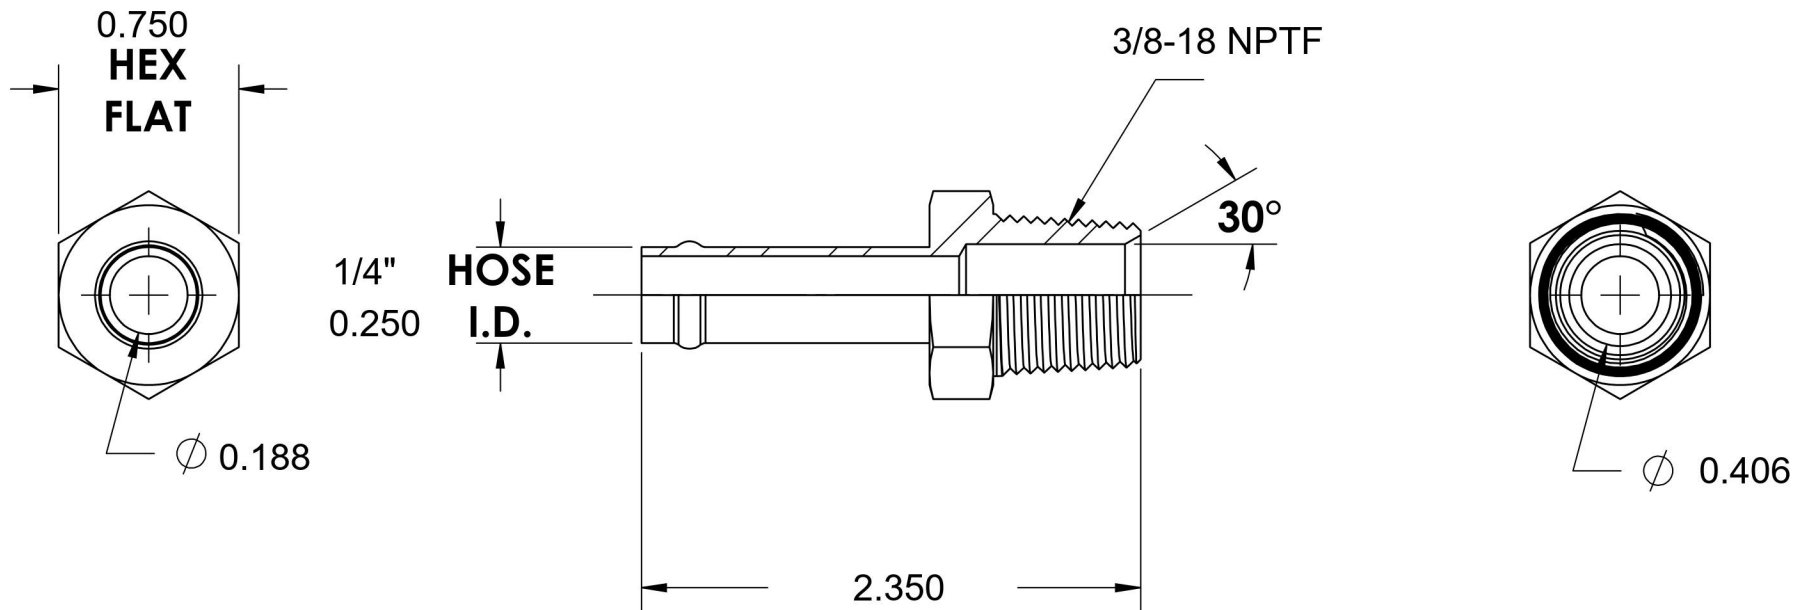

# 4404-04-06-SS

Stainless Steel, SAE J1231 Hose Bead Male Connector, 1/4" Beaded Hose Barb x 3/8" Male NPTF 30°

6701 Cochran Road  
Solon, Ohio 44139  
Phone: (440) 248-1880  
Toll Free: 1-888-331-1523

<b>Temperature Rating</b> -425°F to 1200°F	<b>Material</b> 316/316L Stainless Steel	<b>Industry Standards</b> SAE J1231, SAE J476	<b>Series</b> 4404-SS
<b>Pressure Rating</b> 150 psi	<b>Finish</b> Passivated		<b>Series Description</b> SAE J1231 Hose Bead Male Connector