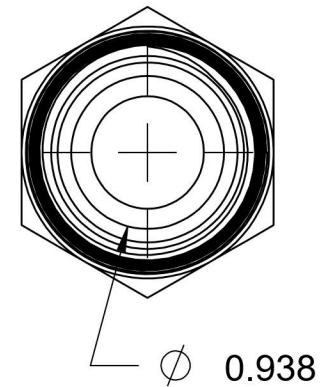

2404-20-16-SS

Stainless Steel, SAE J514 37° Flare Male Connector, 1-1/4" Male JIC x 1" Male NPTF 30°

6701 Cochran Road
Solon, Ohio 44139
Phone: (440) 248-1880
Toll Free: 1-888-331-1523

Temperature Rating -425°F to 1200°F	Material 316/316L Stainless Steel	Industry Standards SAE J514 , SAE J476	Series 2404-SS
Pressure Rating 3000 psi	Finish Passivated		Series Description SAE J514 37° Flare Male Connector