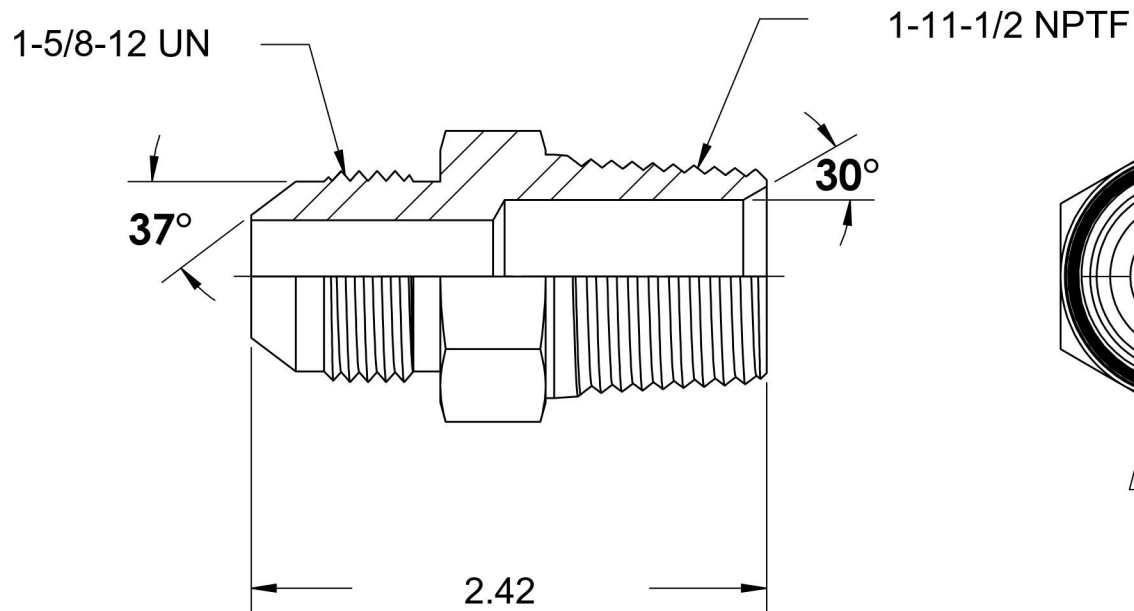

2404-20-16-SS

Stainless Steel, SAE J514 37° Flare Male Connector, 1-1/4" Male JIC x 1" Male NPTF 30°

6701 Cochran Road
Solon, Ohio 44139
Phone: (440) 248-1880
Toll Free: 1-888-331-1523

Temperature Rating -425°F to 1200°F	Material 316/316L Stainless Steel	Industry Standards SAE J514 , SAE J476	Series 2404-SS
Pressure Rating 3000 psi	Finish Passivated		Series Description SAE J514 37° Flare Male Connector