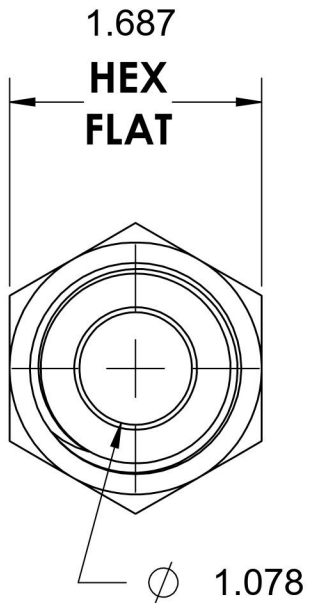

2404-20-16-SS

Stainless Steel, SAE J514 37° Flare Male Connector, 1-1/4" Male JIC x 1" Male NPTF 30°

6701 Cochran Road
Solon, Ohio 44139
Phone: (440) 248-1880
Toll Free: 1-888-331-1523

Temperature Rating -425°F to 1200°F	Material 316/316L Stainless Steel	Industry Standards SAE J514 , SAE J476	Series 2404-SS
Pressure Rating 3000 psi	Finish Passivated		Series Description SAE J514 37° Flare Male Connector