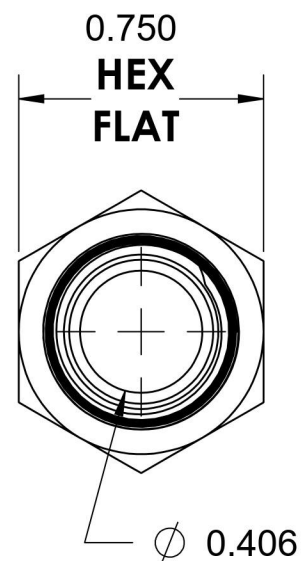

# 6404-05-06

Steel, SAE J1926 O-Ring Boss Male Adapter, 1/2-20 Female ORB x 3/8" Male NPTF 30°

6701 Cochran Road  
Solon, Ohio 44139  
Phone: (440) 248-1880  
Toll Free: 1-888-331-1523

<b>Temperature Rating</b>	<b>Material</b>	<b>Industry Standards</b>	<b>Series</b>
-65°F to 500°F	C1045/12L14 Steel	SAE J1926-1, SAE J476 ASTM B633	6404
<b>Pressure Rating</b>	<b>Finish</b>		<b>Series Description</b>
6000 psi	Trivalent Zinc		SAE J1926 O-Ring Boss Male Adapter