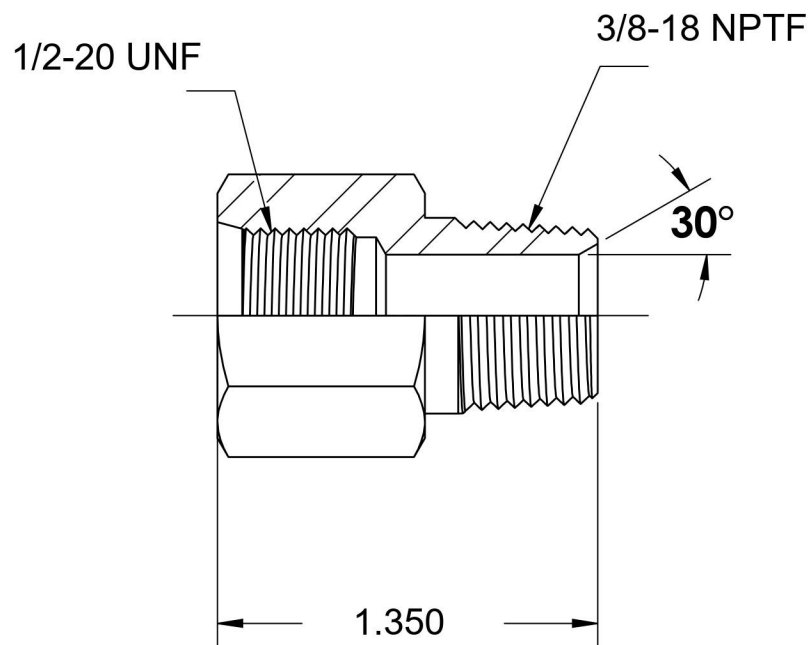

# 6404-05-06

Steel, SAE J1926 O-Ring Boss Male Adapter, 1/2-20 Female ORB x 3/8" Male NPTF 30°

6701 Cochran Road  
Solon, Ohio 44139  
Phone: (440) 248-1880  
Toll Free: 1-888-331-1523

<b>Temperature Rating</b>	<b>Material</b>	<b>Industry Standards</b>	<b>Series</b>
-65°F to 500°F	C1045/12L14 Steel	SAE J1926-1, SAE J476 ASTM B633	6404
<b>Pressure Rating</b>	<b>Finish</b>		<b>Series Description</b>
6000 psi	Trivalent Zinc		SAE J1926 O-Ring Boss Male Adapter