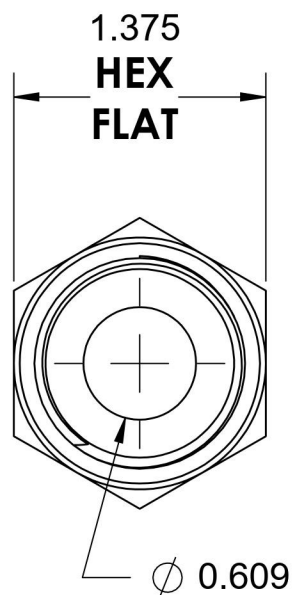

6401-12-16-O

Steel, SAE J1926 O-Ring Boss Male Adapter, 1-1/16-12 Male ORB x 1" Male NPTF 30°

6701 Cochran Road
Solon, Ohio 44139
Phone: (440) 248-1880
Toll Free: 1-888-331-1523

Temperature Rating -40°F to 250°F	Material C1045 / 12L14 Steel	Industry Standards SAE J1926-3, SAE J476 SAE J515, ASTM B633	Series 6401-O
Pressure Rating 4500 psi	Finish Trivalent Zinc		Series Description SAE J1926 O-Ring Boss Male Adapter