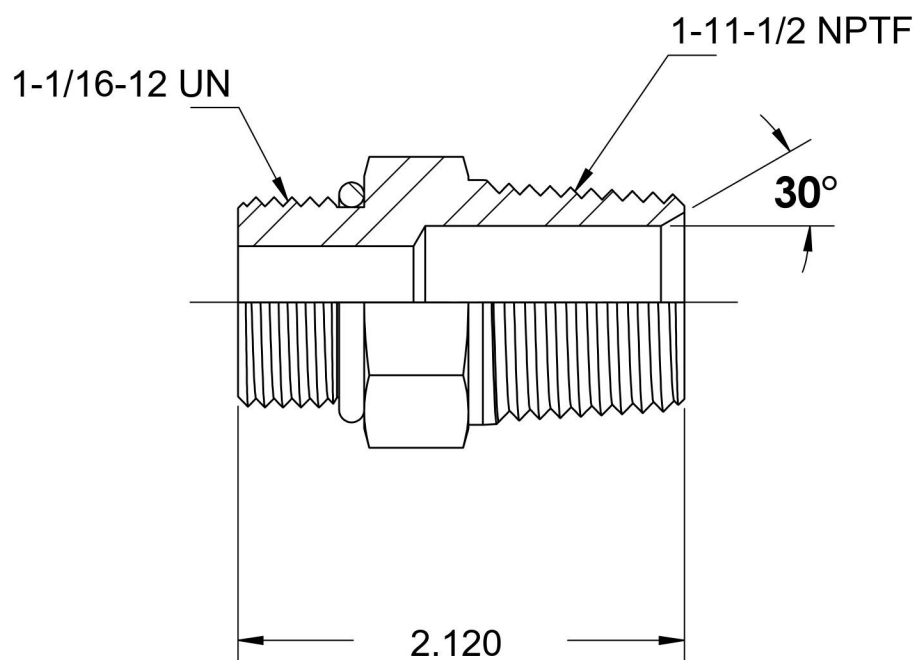

6401-12-16-O

Steel, SAE J1926 O-Ring Boss Male Adapter, 1-1/16-12 Male ORB x 1" Male NPTF 30°

6701 Cochran Road
Solon, Ohio 44139
Phone: (440) 248-1880
Toll Free: 1-888-331-1523

Temperature Rating -40°F to 250°F	Material C1045 / 12L14 Steel	Industry Standards SAE J1926-3, SAE J476 SAE J515, ASTM B633	Series 6401-O
Pressure Rating 4500 psi	Finish Trivalent Zinc		Series Description SAE J1926 O-Ring Boss Male Adapter