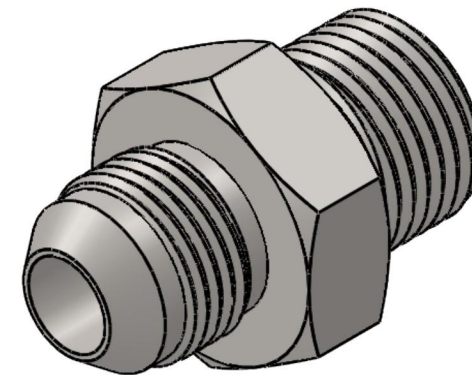

7002-10-12

Steel, SAE J514 37° Flare Male BSPP Port/Line Connector, 5/8" Male JIC x 3/4-14 Male BSPP 60° Line/Port

6701 Cochran Road
Solon, Ohio 44139
Phone: (440) 248-1880
Toll Free: 1-888-331-1523

Temperature Rating	Material	Industry Standards	Series
-65°F to 500°F	C1045/12L14 Steel	SAE J514, ISO 1179	7002
Pressure Rating	Finish	ISO 8434-6, ASTM B633	Series Description
2900 psi	Trivalent Zinc		SAE J514 37° Flare Male BSPP Port/Line Connector