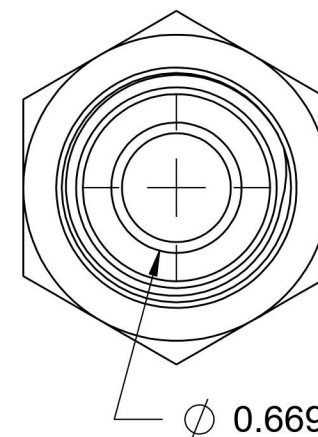

7002-10-12

Steel, SAE J514 37° Flare Male BSPP Port/Line Connector, 5/8" Male JIC x 3/4-14 Male BSPP 60° Line/Port

6701 Cochran Road
Solon, Ohio 44139
Phone: (440) 248-1880
Toll Free: 1-888-331-1523

Temperature Rating	Material	Industry Standards	Series
-65°F to 500°F	C1045/12L14 Steel	SAE J514, ISO 1179	7002
Pressure Rating	Finish	ISO 8434-6, ASTM B633	Series Description
2900 psi	Trivalent Zinc		SAE J514 37° Flare Male BSPP Port/Line Connector