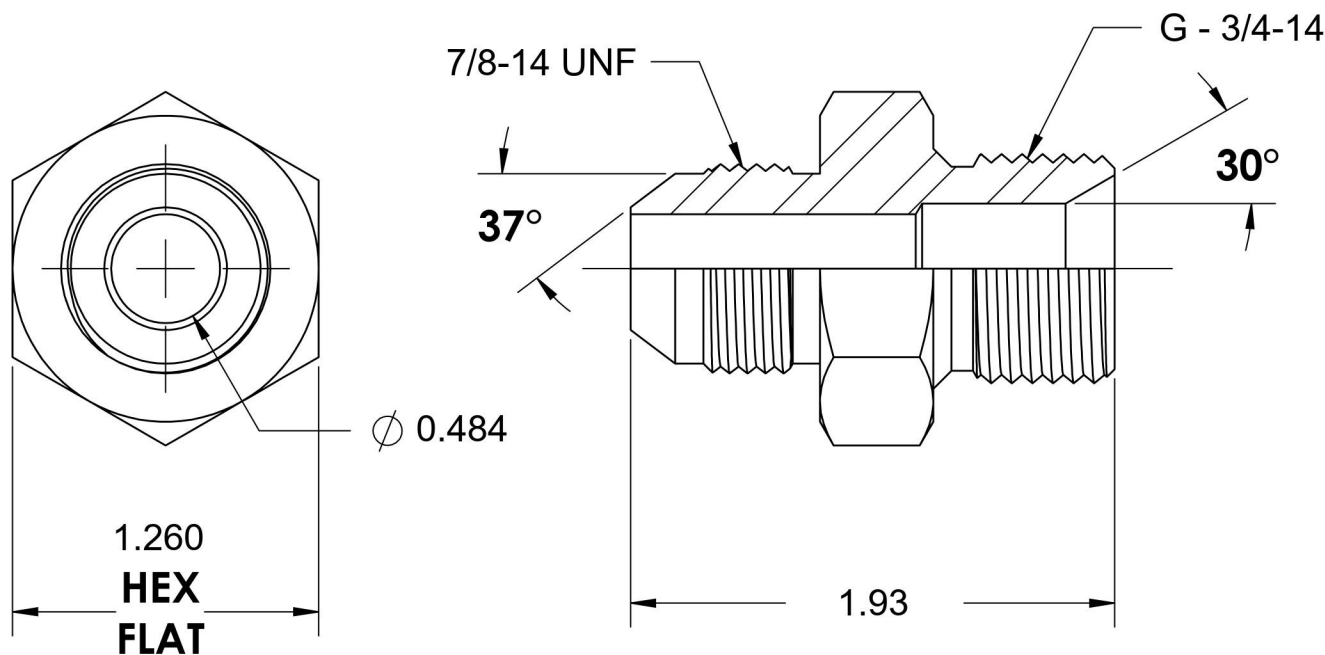

7002-10-12

Steel, SAE J514 37° Flare Male BSPP Port/Line Connector, 5/8" Male JIC x 3/4-14 Male BSPP 60° Line/Port

6701 Cochran Road
Solon, Ohio 44139
Phone: (440) 248-1880
Toll Free: 1-888-331-1523

Temperature Rating	Material	Industry Standards	Series
-65°F to 500°F	C1045/12L14 Steel	SAE J514, ISO 1179	7002
Pressure Rating	Finish	ISO 8434-6, ASTM B633	Series Description
2900 psi	Trivalent Zinc		SAE J514 37° Flare Male BSPP Port/Line Connector