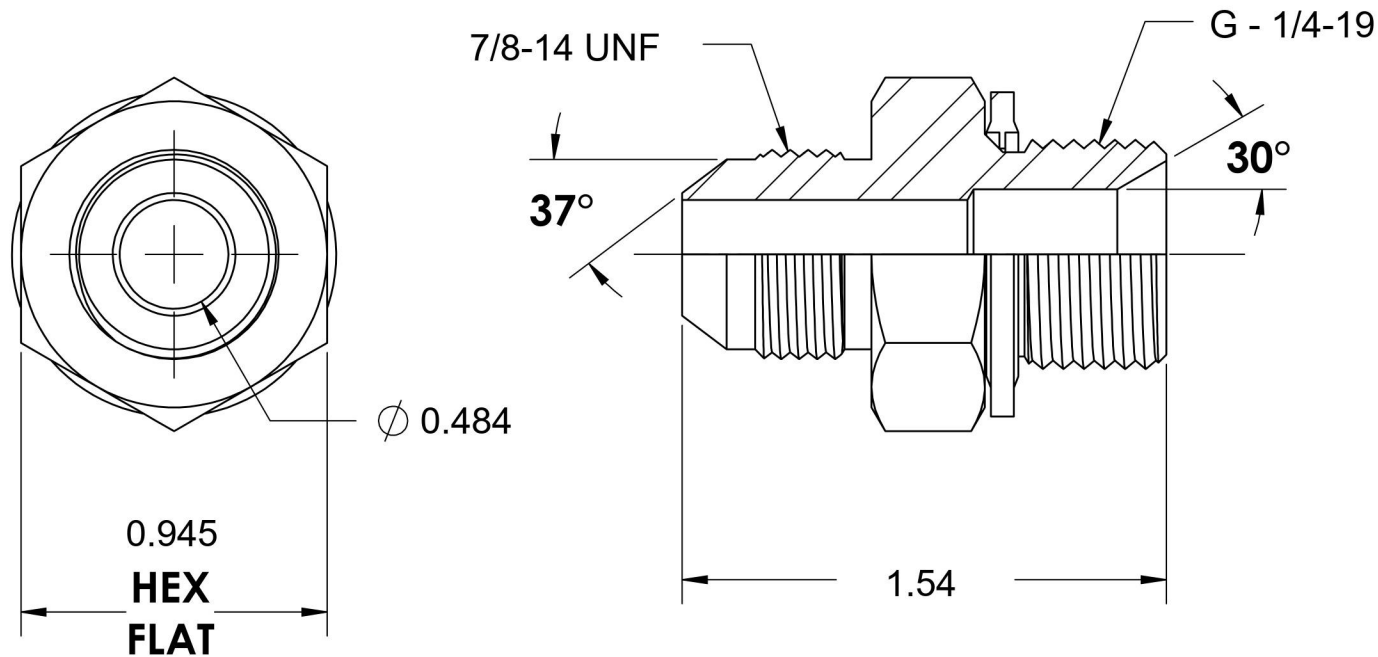

7002-10-04-SS-BS

Stainless Steel, SAE J514 37° Flare BSPP Type (D) Bonded Seal Port/Line Adapter, 5/8" Male JIC x 1/4-19 Male BSPP 60° Line/Port

6701 Cochran Road
Solon, Ohio 44139
Phone: (440) 248-1880
Toll Free: 1-888-331-1523

Temperature Rating	Material	Industry Standards	Series
-22°F to 257°F	316/316L Stainless Steel	SAE J514, ISO 1179	7002-BS-SS
Pressure Rating	Finish		Series Description
5100 psi	Passivated		SAE J514 37° Flare BSPP Type (D) Bonded Seal Port/Line Adapter