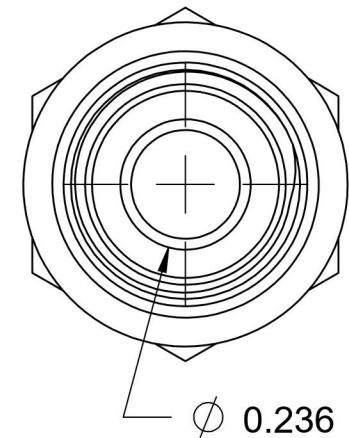

7002-10-04-SS-BS

Stainless Steel, SAE J514 37° Flare BSPP Type (D) Bonded Seal Port/Line Adapter, 5/8" Male JIC x 1/4-19 Male BSPP 60° Line/Port

6701 Cochran Road
Solon, Ohio 44139
Phone: (440) 248-1880
Toll Free: 1-888-331-1523