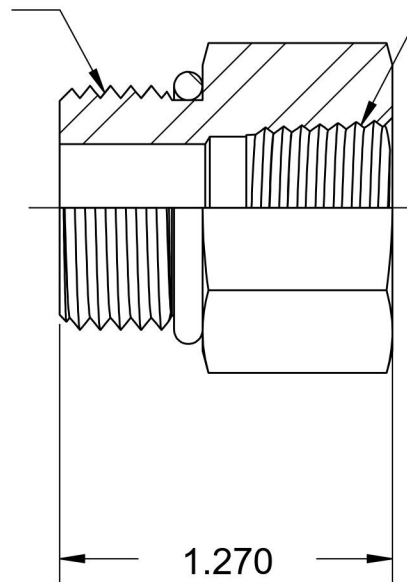

# 6405-24-06-O

Steel, SAE J1926 O-Ring Boss Female Adapter, 1-7/8-12 Male ORB x 3/8" Female NPTF

1-7/8-12 UN

3/8-18 NPTF

1.270

6701 Cochran Road  
Solon, Ohio 44139  
Phone: (440) 248-1880  
Toll Free: 1-888-331-1523

**Temperature Rating**

-40°F to 250°F

**Pressure Rating**

3000 psi

**Material**

C1045 / 12L14 Steel

**Finish**

Trivalent Zinc