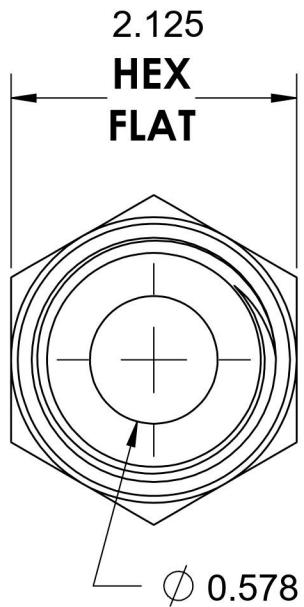

# 6405-24-06-O

Steel, SAE J1926 O-Ring Boss Female Adapter, 1-7/8-12 Male ORB x 3/8" Female NPTF

1-7/8-12 UN

3/8-18 NPTF

1.270

6701 Cochran Road  
Solon, Ohio 44139  
Phone: (440) 248-1880  
Toll Free: 1-888-331-1523