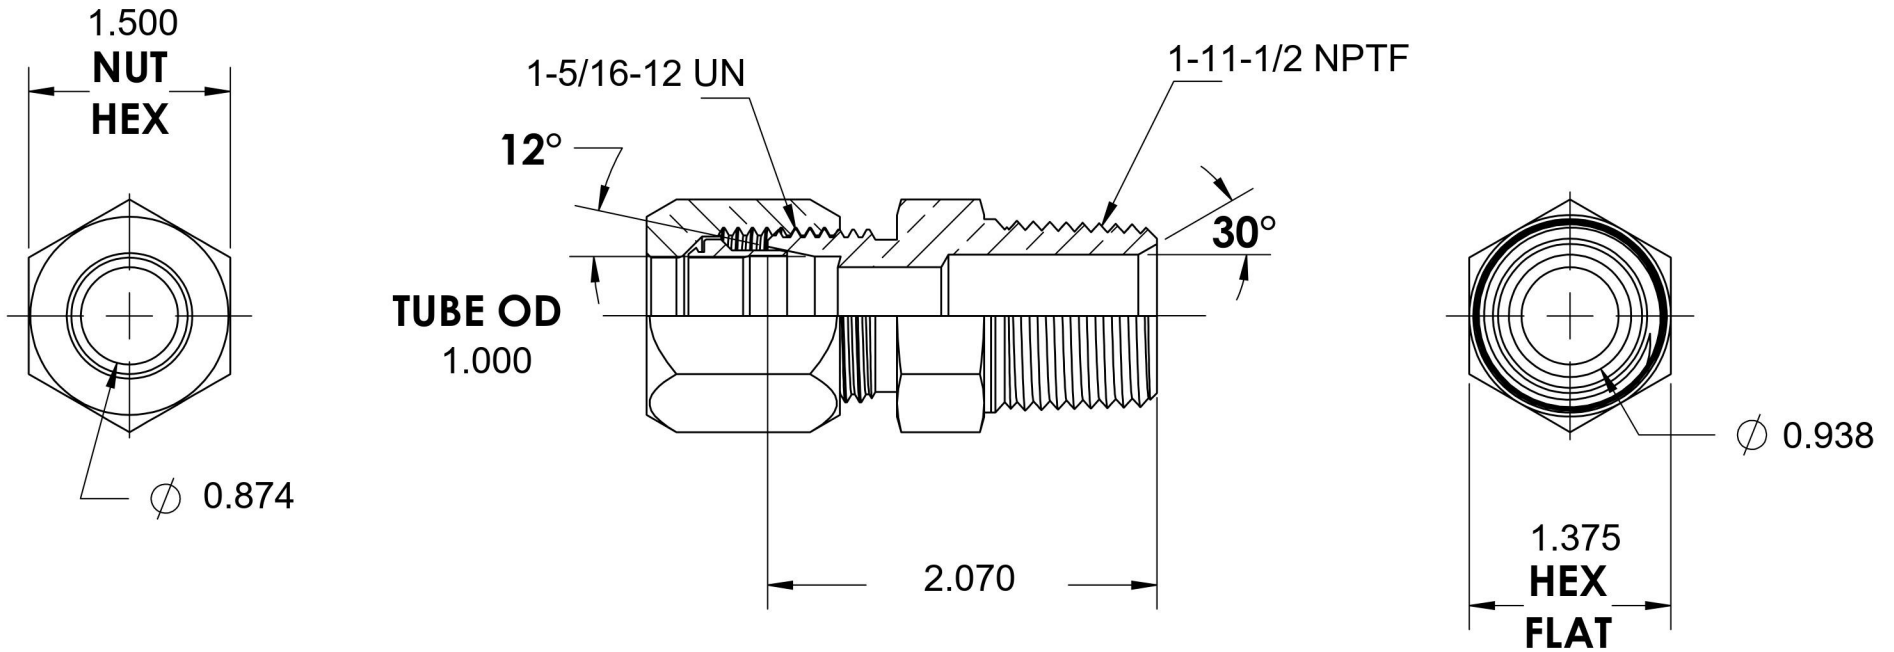

C2404-16-16-SS

Stainless Steel, SAE J514 Flareless Tube Male Connector, 1" Flareless Bite Type x 1" Male NPTF 30°

6701 Cochran Road
Solon, Ohio 44139
Phone: (440) 248-1880
Toll Free: 1-888-331-1523

Temperature Rating	Material	Industry Standards	Series
-425°F to 1200°F	316/316L Stainless Steel	SAE J514, SAE J476	C2404-SS
Pressure Rating	Finish		Series Description
3000 psi	Passivated		SAE J514 Flareless Tube Male Connector