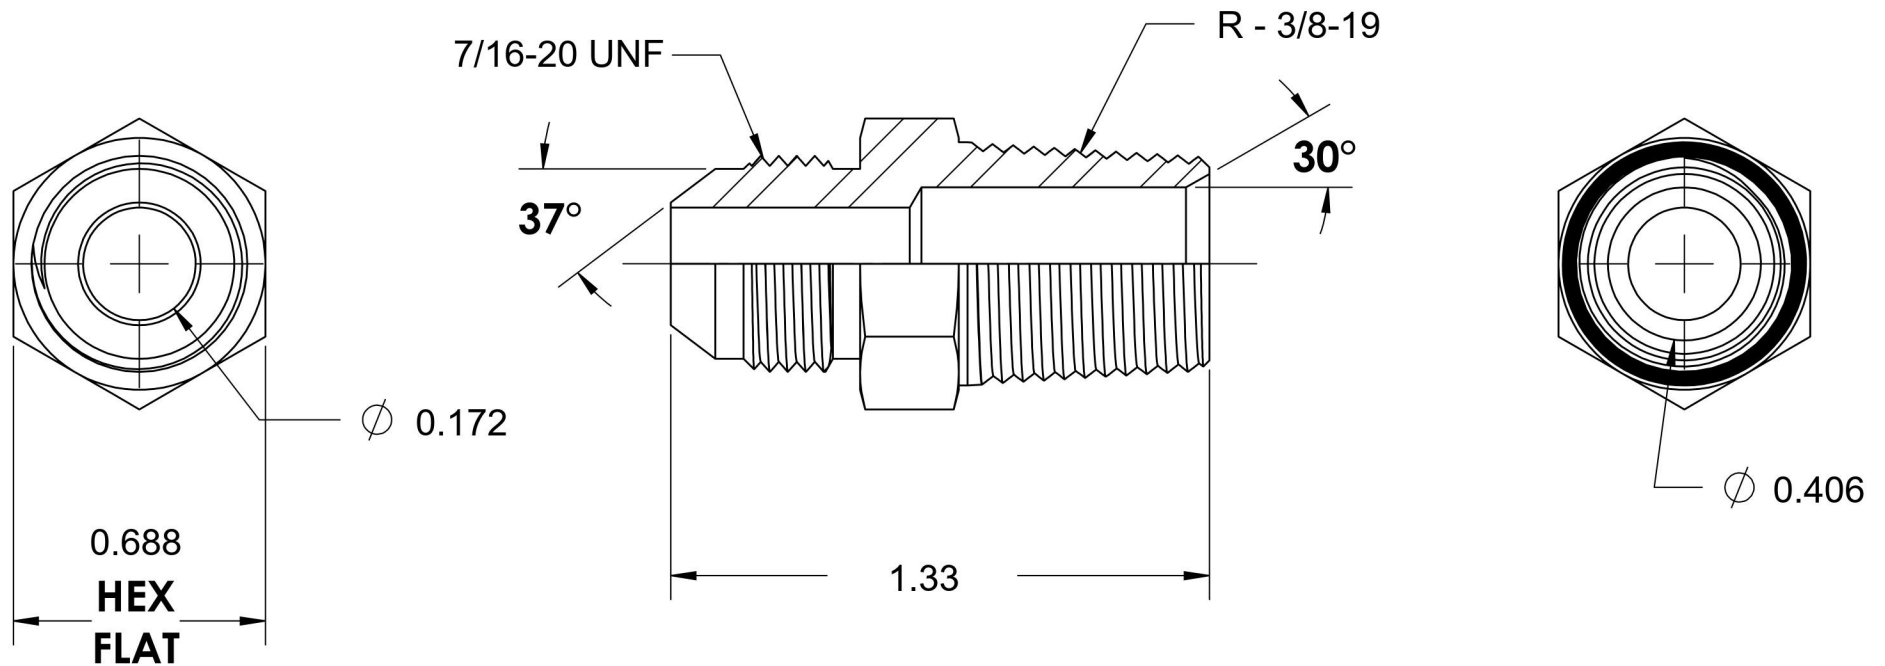

# 7000-04-06-SS

Stainless Steel, SAE J514 37° Flare Male BSPT Connector, 1/4" Male JIC x 3/8" Male BSPT 30°

6701 Cochran Road  
Solon, Ohio 44139  
Phone: (440) 248-1880  
Toll Free: 1-888-331-1523

|                           |                          |                           |  |
|---------------------------|--------------------------|---------------------------|--|
| <b>Temperature Rating</b> | <b>Material</b>          | <b>Industry Standards</b> | <b>Series</b>                          |
| -425°F to 1200°F          | 316/316L Stainless Steel | SAE J514, ISO 7-1         | 7000-SS                                |
| <b>Pressure Rating</b>    | <b>Finish</b>            |                           | <b>Series Description</b>              |
| 4500 psi                  | Passivated               |                           | SAE J514 37° Flare Male BSPT Connector |