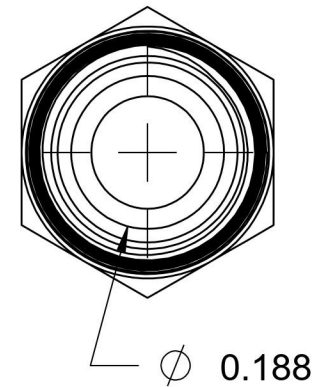

# 2404-03-02-B

Brass, SAE J514 37° Flare Male Connector, 3/16" Male JIC x 1/8" Male NPTF 30°

6701 Cochran Road  
Solon, Ohio 44139  
Phone: (440) 248-1880  
Toll Free: 1-888-331-1523

<b>Temperature Rating</b> -325°F to 400°F	<b>Material</b> C360 Brass	<b>Industry Standards</b> SAE J514 , SAE J476	<b>Series</b> 2404-B
<b>Pressure Rating</b> 3300 psi	<b>Finish</b> Natural Finish		<b>Series Description</b> SAE J514 37° Flare Male Connector