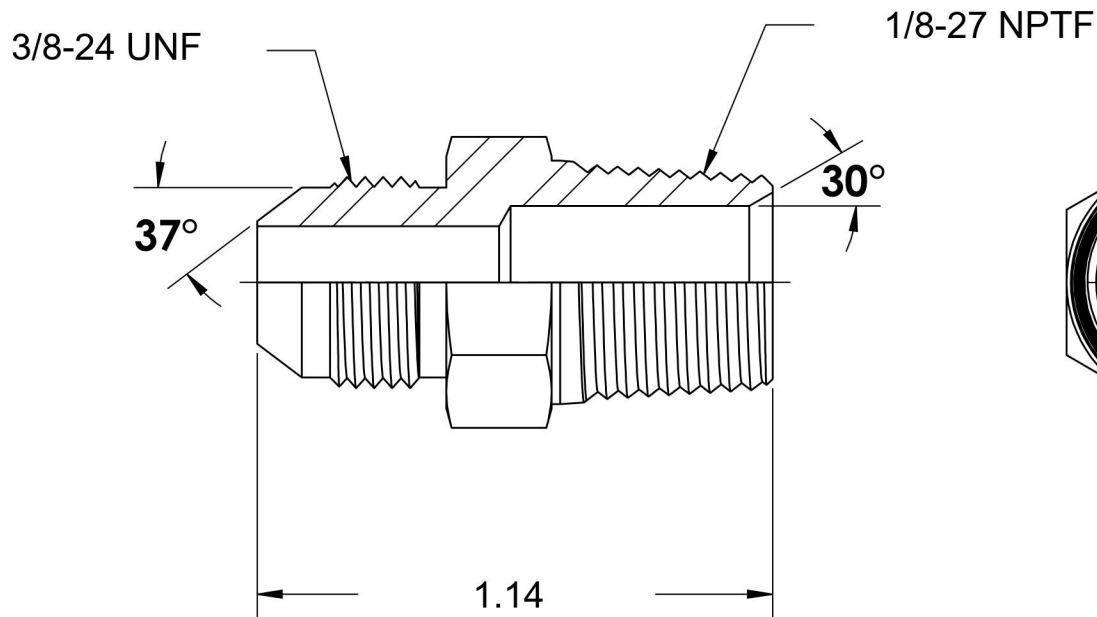

# 2404-03-02-B

Brass, SAE J514 37° Flare Male Connector, 3/16" Male JIC x 1/8" Male NPTF 30°

6701 Cochran Road  
Solon, Ohio 44139  
Phone: (440) 248-1880  
Toll Free: 1-888-331-1523

<b>Temperature Rating</b> -325°F to 400°F	<b>Material</b> C360 Brass	<b>Industry Standards</b> SAE J514 , SAE J476	<b>Series</b> 2404-B
<b>Pressure Rating</b> 3300 psi	<b>Finish</b> Natural Finish		<b>Series Description</b> SAE J514 37° Flare Male Connector