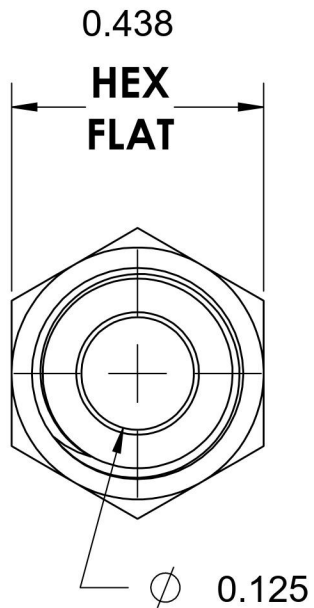

# 2404-03-02-B

Brass, SAE J514 37° Flare Male Connector, 3/16" Male JIC x 1/8" Male NPTF 30°

6701 Cochran Road  
Solon, Ohio 44139  
Phone: (440) 248-1880  
Toll Free: 1-888-331-1523

<b>Temperature Rating</b> -325°F to 400°F	<b>Material</b> C360 Brass	<b>Industry Standards</b> SAE J514 , SAE J476	<b>Series</b> 2404-B
<b>Pressure Rating</b> 3300 psi	<b>Finish</b> Natural Finish		<b>Series Description</b> SAE J514 37° Flare Male Connector