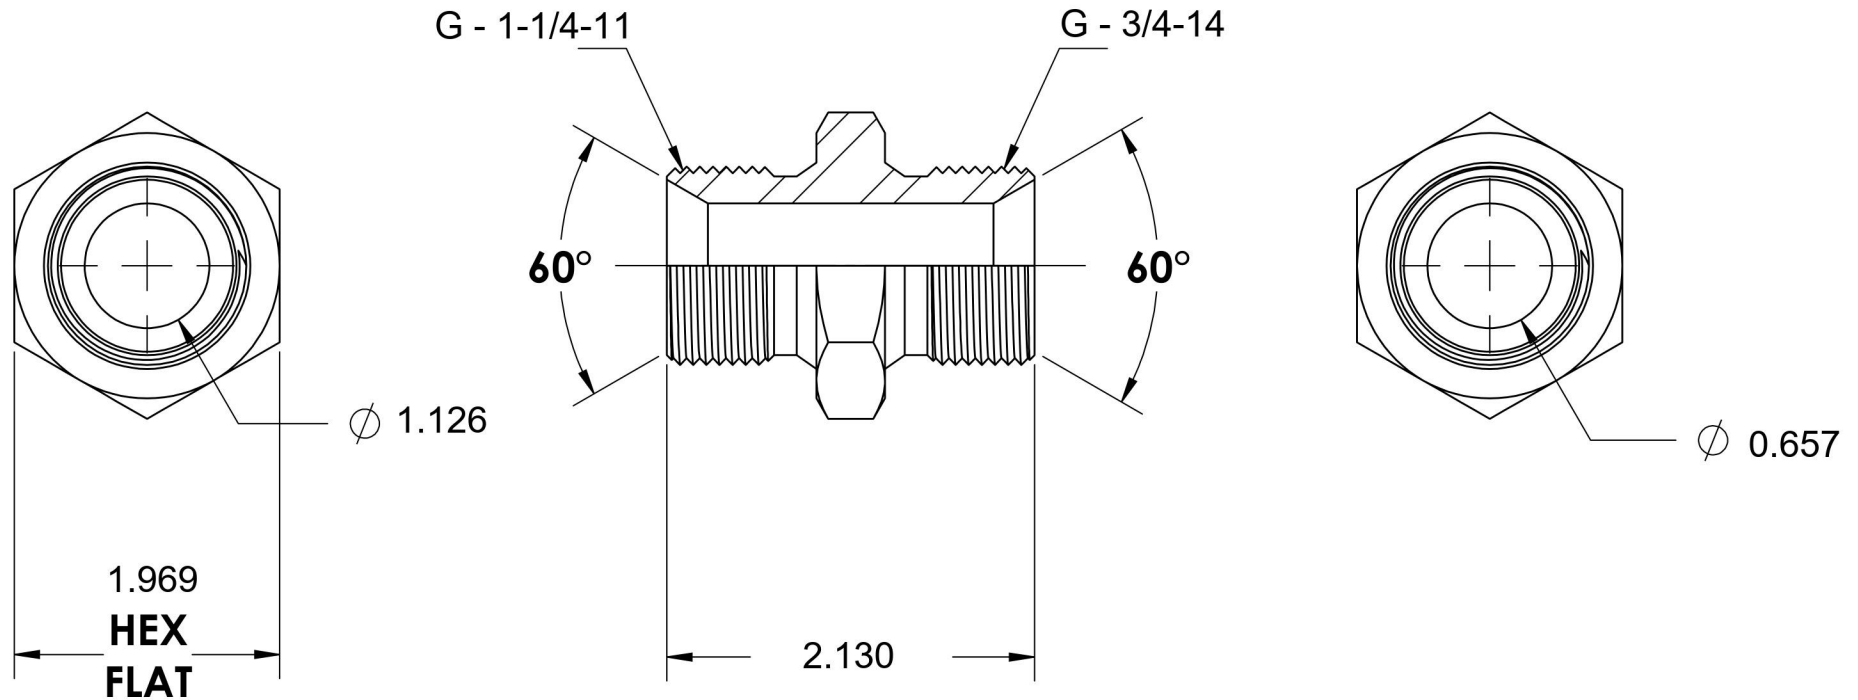

# 9022-20-12

Steel, ISO 1179 BSPP Port/Line Union, 1-1/4-11 Male BSPP 60° Line/Port x 3/4-14 Male BSPP 60° Line/Port

6701 Cochran Road  
Solon, Ohio 44139  
Phone: (440) 248-1880  
Toll Free: 1-888-331-1523

<b>Temperature Rating</b>	<b>Material</b>	<b>Industry Standards</b>	<b>Series</b>
-65°F to 500°F	C1045/12L14 Steel	ISO 1179, ISO 8434-6 ASTM B633	9022
<b>Pressure Rating</b>	<b>Finish</b>		<b>Series Description</b>
1500 psi	Trivalent Zinc		ISO 1179 BSPP Port/Line Union