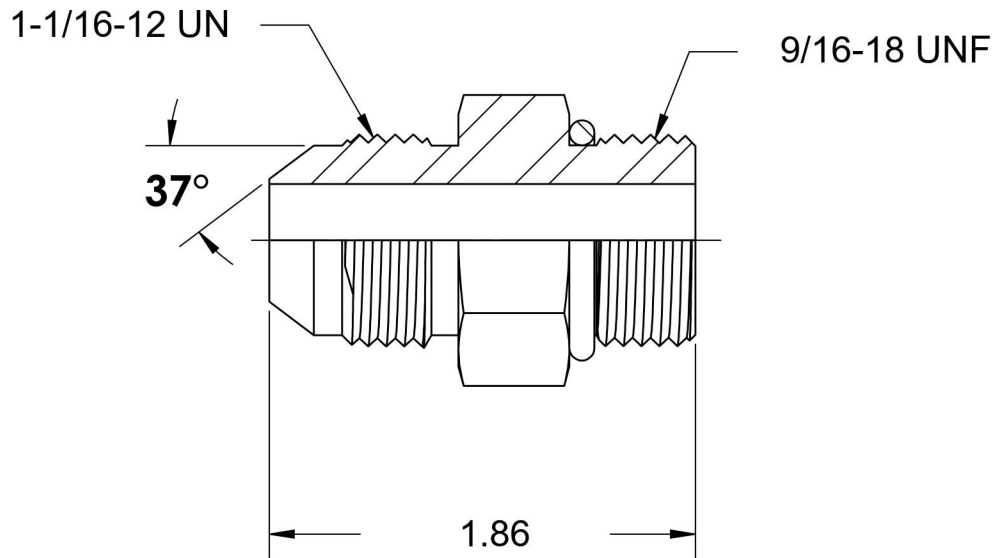

# 6400-12-06-O

Steel, SAE J514 37° Flare Port Connector, 3/4" Male JIC x 9/16-18 Male ORB

6701 Cochran Road  
Solon, Ohio 44139  
Phone: (440) 248-1880  
Toll Free: 1-888-331-1523

**Temperature Rating**  
-40°F to 250°F

**Pressure Rating**  
5000 psi

**Material**  
C1045 / 12L14 Steel

**Finish**  
Trivalent Zinc

**Industry Standards**  
SAE J514, SAE J1926-3  
ASTM B633

**Series**  
6400-O

**Series Description**  
SAE J514 37° Flare Port Connector