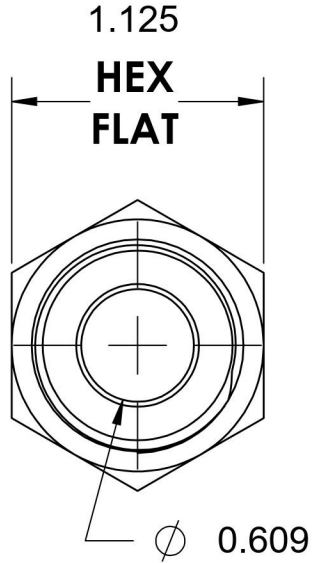

# 6400-12-06-O

Steel, SAE J514 37° Flare Port Connector, 3/4" Male JIC x 9/16-18 Male ORB

6701 Cochran Road  
Solon, Ohio 44139  
Phone: (440) 248-1880  
Toll Free: 1-888-331-1523

**Temperature Rating**  
-40°F to 250°F

**Pressure Rating**  
5000 psi

**Material**  
C1045 / 12L14 Steel

**Finish**  
Trivalent Zinc

**Industry Standards**  
SAE J514, SAE J1926-3  
ASTM B633

**Series**  
6400-O

**Series Description**  
SAE J514 37° Flare Port Connector