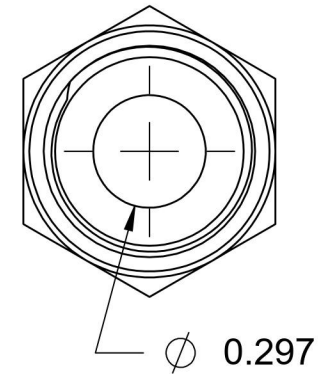

# 6400-12-06-O

Steel, SAE J514 37° Flare Port Connector, 3/4" Male JIC x 9/16-18 Male ORB

6701 Cochran Road  
Solon, Ohio 44139  
Phone: (440) 248-1880  
Toll Free: 1-888-331-1523

**Temperature Rating**  
-40°F to 250°F

**Pressure Rating**  
5000 psi

**Material**  
C1045 / 12L14 Steel

**Finish**  
Trivalent Zinc

**Industry Standards**  
SAE J514, SAE J1926-3  
ASTM B633

**Series**  
6400-O

**Series Description**  
SAE J514 37° Flare Port Connector