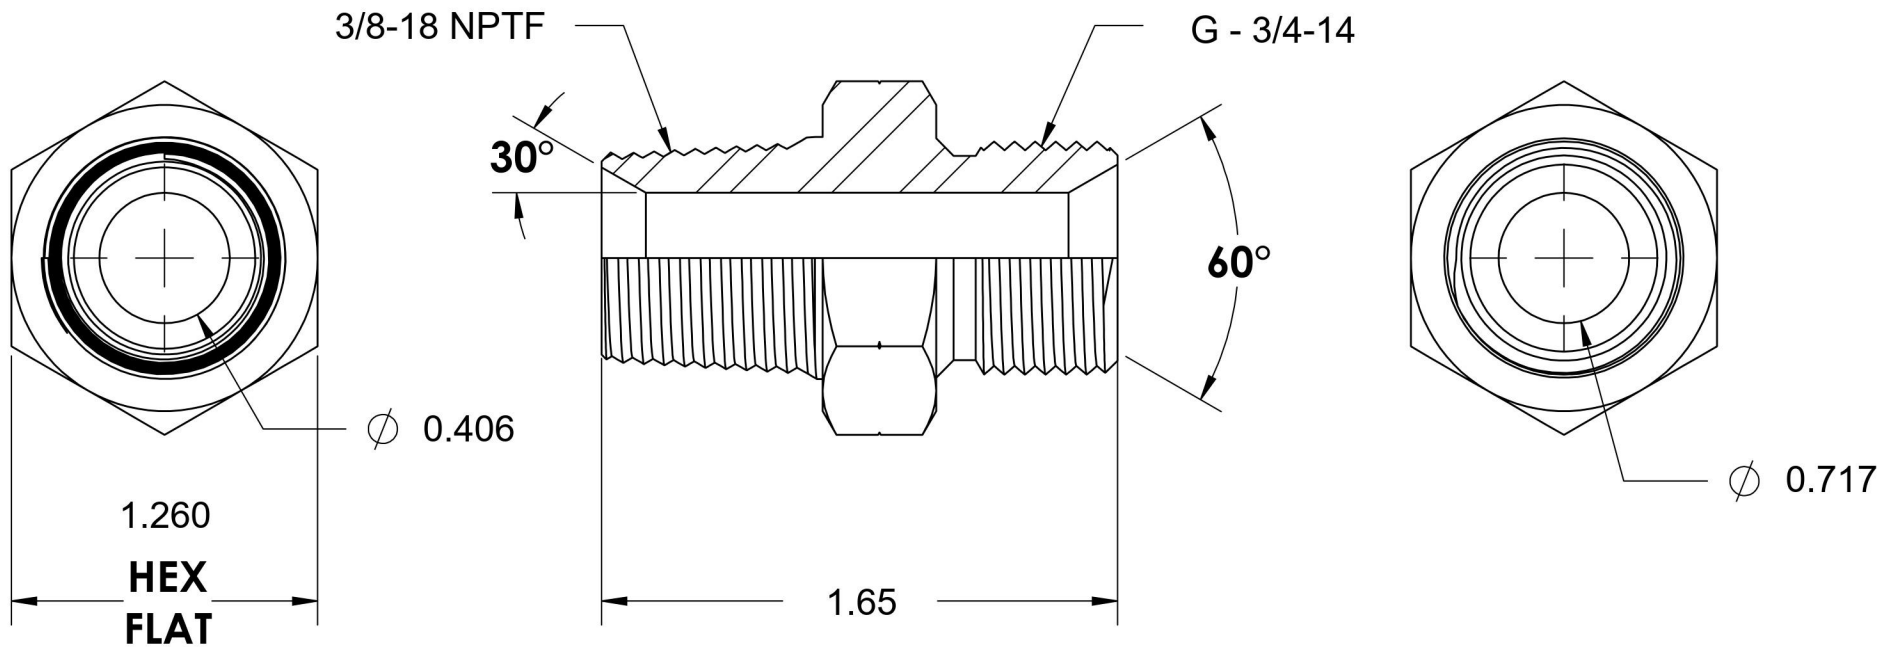

7032-06-12-SS

Stainless Steel, SAE J476 Pipe Male BSPP Port/Line Adapter, 3/8" Male NPTF 30° x 3/4-14 Male BSPP 60° Line/Port

6701 Cochran Road
Solon, Ohio 44139
Phone: (440) 248-1880
Toll Free: 1-888-331-1523

Temperature Rating	Material	Industry Standards	Series
-425°F to 1200°F	316/316L Stainless Steel	SAE J476, ISO 1179	7032-SS
Pressure Rating	Finish		Series Description
2900 psi	Passivated		SAE J476 Pipe Male BSPP Port/Line Adapter