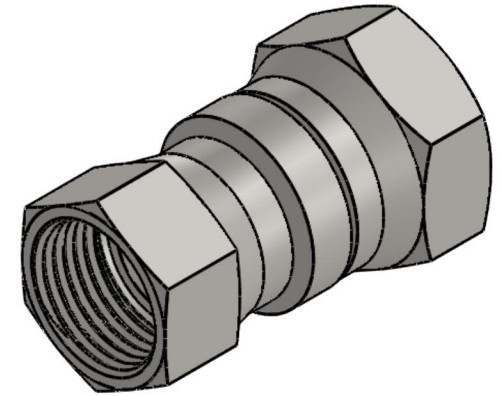

## Steel, SAE J514 37° Flare Swivel BSPP Connector, 5/16" Female JIC Swivel x 1/4-19 Female BSPP Swivel

6701 Cochran Road  
Solon, Ohio 44139  
Phone: (440) 248-1880  
Toll Free: 1-888-331-1523

<b>Temperature Rating</b>	<b>Material</b>	<b>Industry Standards</b>	<b>Series</b>
-65°F to 500°F	C1045 / 12L14 Steel	SAE J514, ISO 8434-6	7023
<b>Pressure Rating</b>	<b>Finish</b>	ASTM B633	<b>Series Description</b>
5100 psi	Trivalent Zinc		SAE J514 37° Flare Swivel BSPP Connector