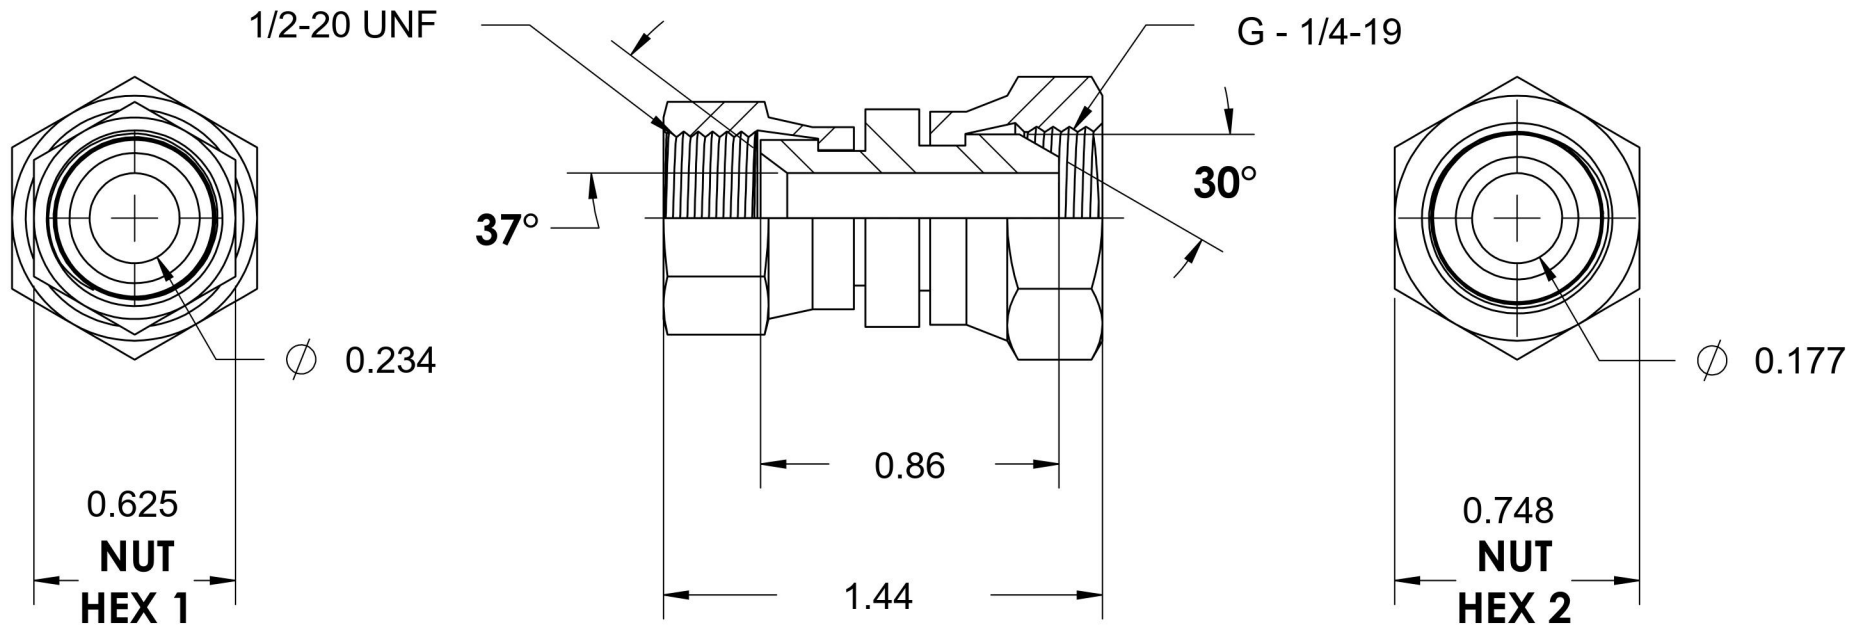

## Steel, SAE J514 37° Flare Swivel BSPP Connector, 5/16" Female JIC Swivel x 1/4-19 Female BSPP Swivel

6701 Cochran Road  
Solon, Ohio 44139  
Phone: (440) 248-1880  
Toll Free: 1-888-331-1523

<b>Temperature Rating</b>	<b>Material</b>	<b>Industry Standards</b>	<b>Series</b>
-65°F to 500°F	C1045 / 12L14 Steel	SAE J514, ISO 8434-6	7023
<b>Pressure Rating</b>	<b>Finish</b>	ASTM B633	<b>Series Description</b>
5100 psi	Trivalent Zinc		SAE J514 37° Flare Swivel BSPP Connector