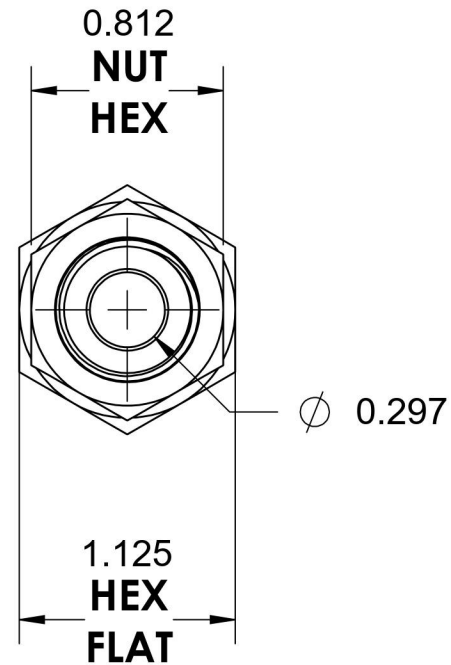

2705-LN-08-06-B

Brass, SAE J514 Flared Tube Female Bulkhead, 1/2" Female NPTF x 3/8" Male JIC

6701 Cochran Road
Solon, Ohio 44139
Phone: (440) 248-1880
Toll Free: 1-888-331-1523

Temperature Rating -325°F to 400°F	Material C36000 Brass	Industry Standards SAE J514 , SAE J476	Series 2705-LN-B
Pressure Rating 3300 psi	Finish Natural Finish		Series Description SAE J514 Flared Tube Female Bulkhead