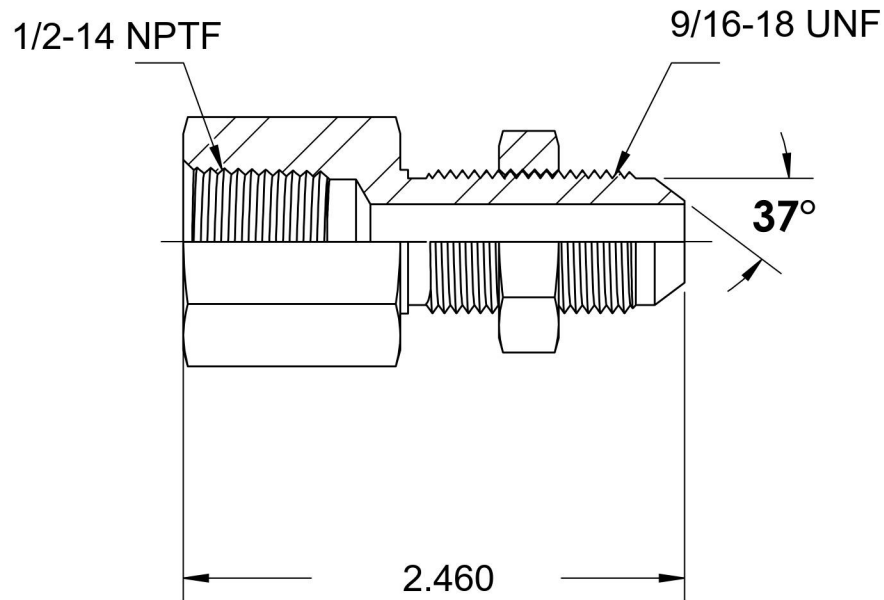

2705-LN-08-06-B

Brass, SAE J514 Flared Tube Female Bulkhead, 1/2" Female NPTF x 3/8" Male JIC

6701 Cochran Road
Solon, Ohio 44139
Phone: (440) 248-1880
Toll Free: 1-888-331-1523

Temperature Rating -325°F to 400°F	Material C36000 Brass	Industry Standards SAE J514 , SAE J476	Series 2705-LN-B
Pressure Rating 3300 psi	Finish Natural Finish		Series Description SAE J514 Flared Tube Female Bulkhead