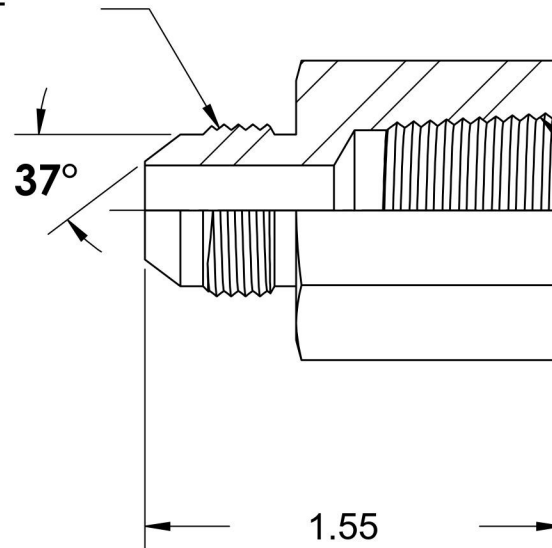

2405-08-04-SS

Stainless Steel, SAE J514 Flared Tube Female Connector, 1/2" Male JIC x 1/4" Female NPTF

3/4-16 UNF

1/4-18 NPTF

6701 Cochran Road
Solon, Ohio 44139
Phone: (440) 248-1880
Toll Free: 1-888-331-1523

Temperature Rating

-425°F to 1200°F

Material

316/316L Stainless Steel

Industry Standards

SAE J514 , SAE J476

Series

2405-SS

Pressure Rating

6000 psi

Finish

Passivated

Series Description

SAE J514 Flared Tube
Female Connector