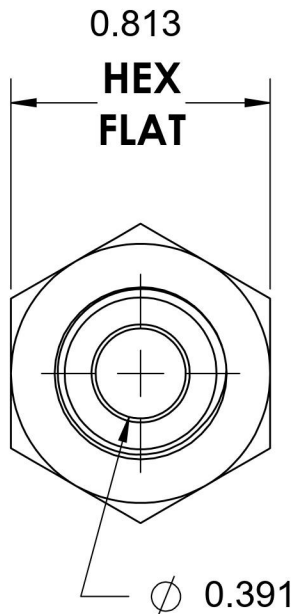

2405-08-04-SS

Stainless Steel, SAE J514 Flared Tube Female Connector, 1/2" Male JIC x 1/4" Female NPTF

3/4-16 UNF

1/4-18 NPTF

6701 Cochran Road
Solon, Ohio 44139
Phone: (440) 248-1880
Toll Free: 1-888-331-1523