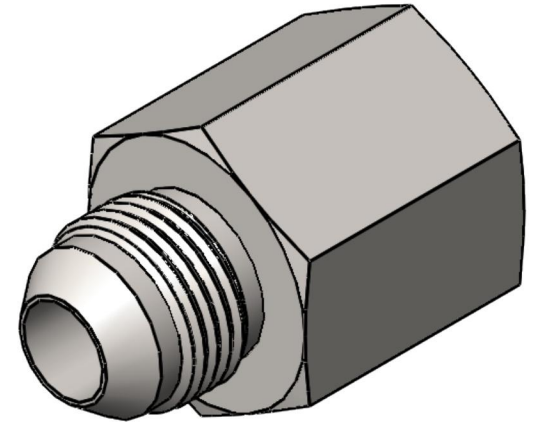

# 7003-16-12-SS

Stainless Steel, SAE J514 37° Flare Female BSPP Port Adapter, 1" Male JIC x 3/4-14 Female BSPP

6701 Cochran Road  
Solon, Ohio 44139  
Phone: (440) 248-1880  
Toll Free: 1-888-331-1523

<b>Temperature Rating</b> -425°F to 1200°F	<b>Material</b> 316/316L Stainless Steel	<b>Industry Standards</b> SAE J514, ISO 1179	<b>Series</b> 7003-SS
<b>Pressure Rating</b> 4000 psi	<b>Finish</b> Passivated		<b>Series Description</b> SAE J514 37° Flare Female BSPP Port Adapter