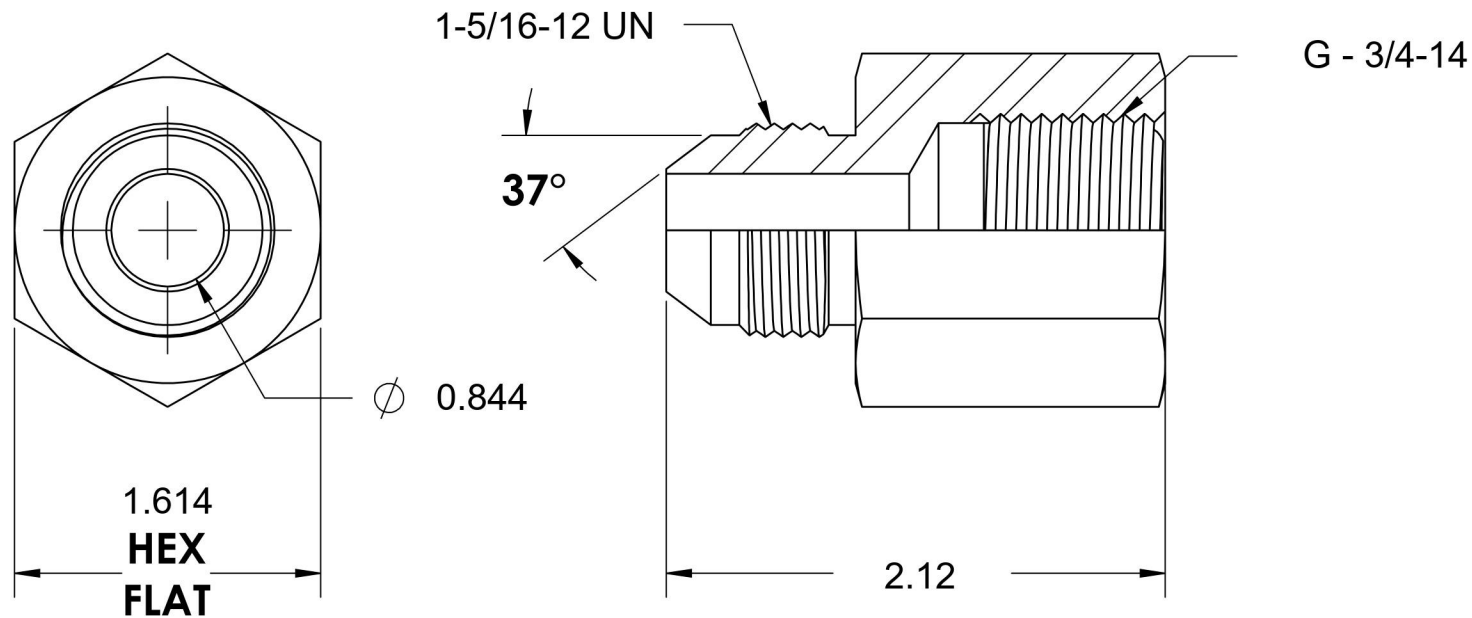

# 7003-16-12-SS

Stainless Steel, SAE J514 37° Flare Female BSPP Port Adapter, 1" Male JIC x 3/4-14 Female BSPP

6701 Cochran Road  
Solon, Ohio 44139  
Phone: (440) 248-1880  
Toll Free: 1-888-331-1523

<b>Temperature Rating</b> -425°F to 1200°F	<b>Material</b> 316/316L Stainless Steel	<b>Industry Standards</b> SAE J514, ISO 1179	<b>Series</b> 7003-SS
<b>Pressure Rating</b> 4000 psi	<b>Finish</b> Passivated		<b>Series Description</b> SAE J514 37° Flare Female BSPP Port Adapter