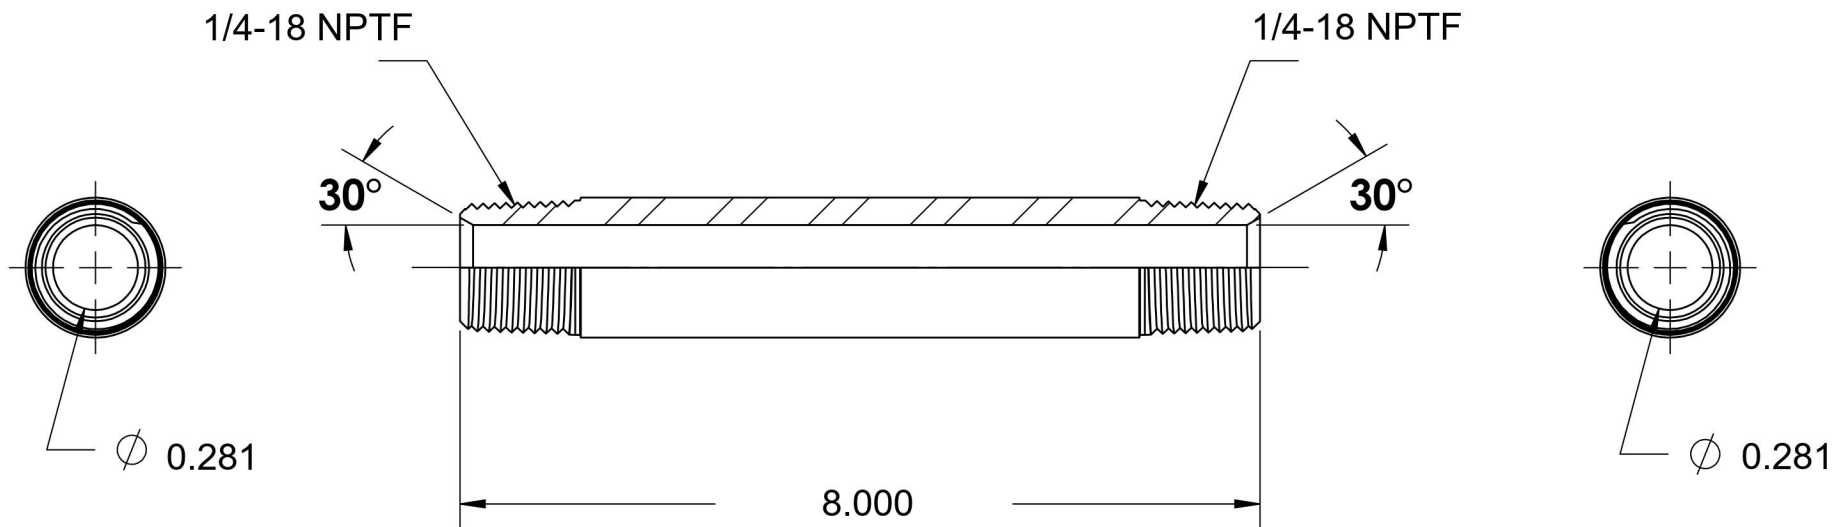

5404-N-04X8.000-B

Brass, SAE J514 Pipe Long Nipple, 1/4" Male NPTF 30° x 1/4" Male NPTF 30°

6701 Cochran Road
Solon, Ohio 44139
Phone: (440) 248-1880
Toll Free: 1-888-331-1523

| | | | |
|--|---------------------------------|---|--|
| Temperature Rating -325°F to 400°F | Material C36000 Brass | Industry Standards SAE J514, SAE J476 | Series 5404-N-B |
| Pressure Rating 3900 psi | Finish Natural Finish | | Series Description SAE J514 Pipe Long Nipple |