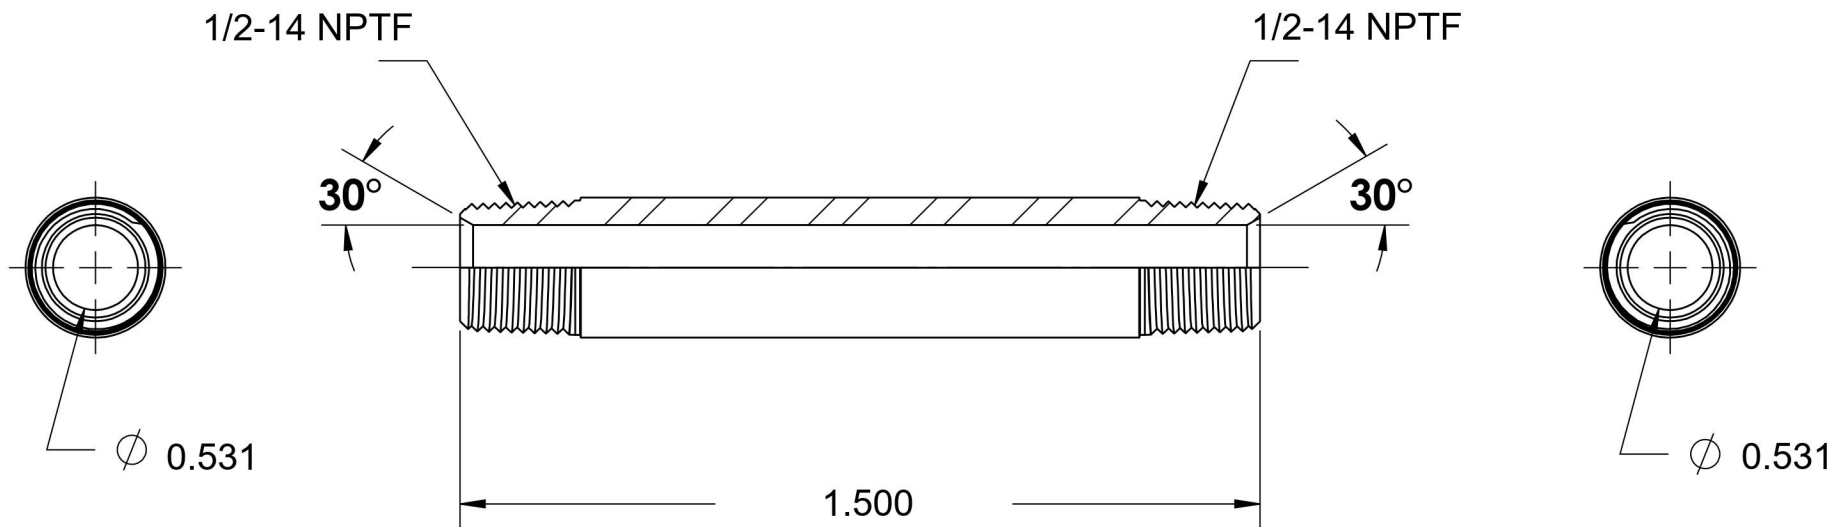

5404-N-08X1.500-B

Brass, SAE J514 Pipe Long Nipple, 1/2" Male NPTF 30° x 1/2" Male NPTF 30°

6701 Cochran Road
Solon, Ohio 44139
Phone: (440) 248-1880
Toll Free: 1-888-331-1523

Temperature Rating -325°F to 400°F	Material C36000 Brass	Industry Standards SAE J514, SAE J476	Series 5404-N-B
Pressure Rating 3300 psi	Finish Natural Finish		Series Description SAE J514 Pipe Long Nipple