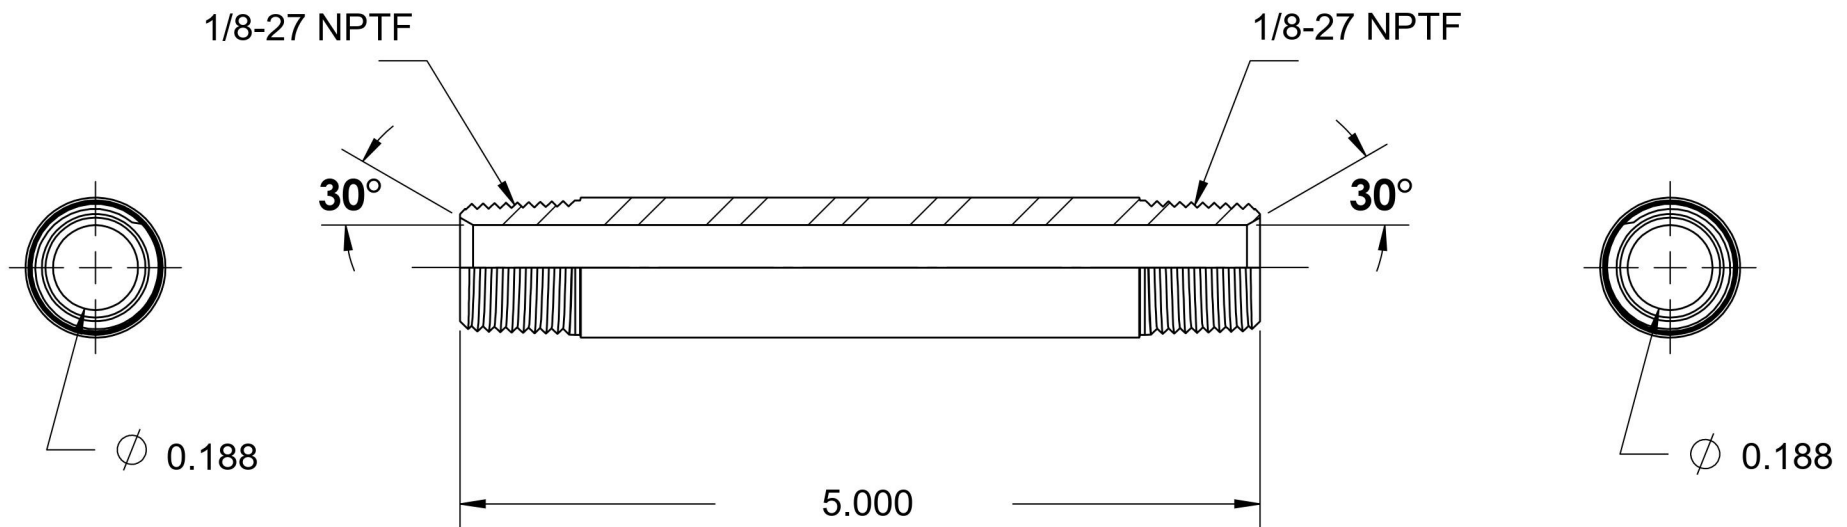

5404-N-02X5.000

Steel, SAE J514 Pipe Long Nipple, 1/8" Male NPTF 30° x 1/8" Male NPTF 30°

6701 Cochran Road
Solon, Ohio 44139
Phone: (440) 248-1880
Toll Free: 1-888-331-1523

Temperature Rating	Material	Industry Standards	Series
-65°F to 500°F	C1045/12L14 Steel	SAE J514, SAE J476 ASTM B633	5404-N
Pressure Rating	Finish		Series Description
6000 psi	Trivalent Zinc		SAE J514 Pipe Long Nipple