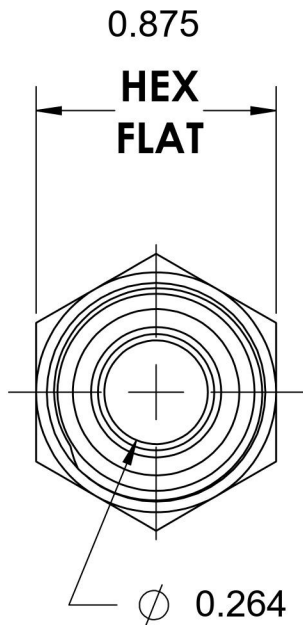

# FS6400-06-08-O-SS

Stainless Steel, SAE J1453 O-Ring Face Seal Port Connector, 3/8" Male ORFS x 3/4-16 Male ORB

6701 Cochran Road  
Solon, Ohio 44139  
Phone: (440) 248-1880  
Toll Free: 1-888-331-1523

<b>Temperature Rating</b>	<b>Material</b>	<b>Industry Standards</b>	<b>Series</b>
-40°F to 250°F	316/316L Stainless Steel	SAE J1453, SAE J1926-2	FS6400-O-SS
<b>Pressure Rating</b>	<b>Finish</b>		<b>Series Description</b>
9200 psi	Passivated		SAE J1453 O-Ring Face Seal Port Connector