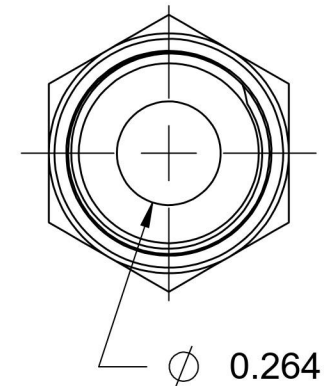

# FS6400-06-08-O-SS

Stainless Steel, SAE J1453 O-Ring Face Seal Port Connector, 3/8" Male ORFS x 3/4-16 Male ORB

6701 Cochran Road  
Solon, Ohio 44139  
Phone: (440) 248-1880  
Toll Free: 1-888-331-1523

<b>Temperature Rating</b>	<b>Material</b>	<b>Industry Standards</b>	<b>Series</b>
-40°F to 250°F	316/316L Stainless Steel	SAE J1453, SAE J1926-2	FS6400-O-SS
<b>Pressure Rating</b>	<b>Finish</b>		<b>Series Description</b>
9200 psi	Passivated		SAE J1453 O-Ring Face Seal Port Connector