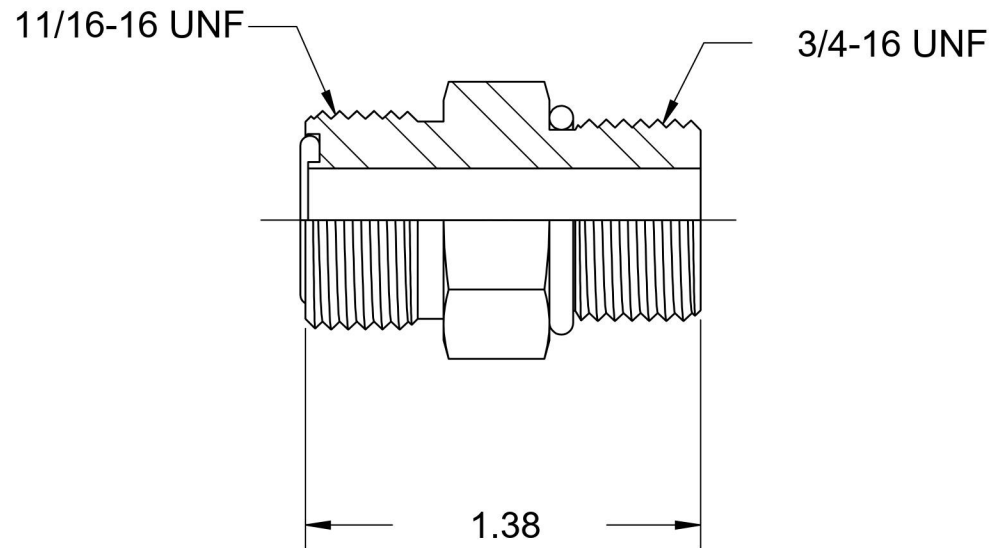

# FS6400-06-08-O-SS

Stainless Steel, SAE J1453 O-Ring Face Seal Port Connector, 3/8" Male ORFS x 3/4-16 Male ORB

6701 Cochran Road  
Solon, Ohio 44139  
Phone: (440) 248-1880  
Toll Free: 1-888-331-1523

<b>Temperature Rating</b>	<b>Material</b>	<b>Industry Standards</b>	<b>Series</b>
-40°F to 250°F	316/316L Stainless Steel	SAE J1453, SAE J1926-2	FS6400-O-SS
<b>Pressure Rating</b>	<b>Finish</b>		<b>Series Description</b>
9200 psi	Passivated		SAE J1453 O-Ring Face Seal Port Connector