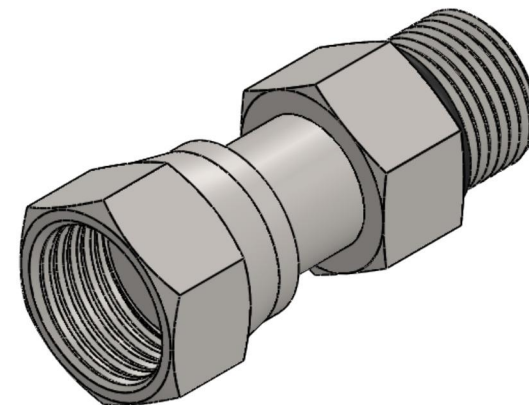

FS6540-16-16-O-SS

Stainless Steel, SAE J1453 O-Ring Face Seal Swivel Port Connector, 1" Female ORFS Swivel x 1-5/16-12 Male ORB

1-7/16-12 UN

1-5/16-12 UN

6701 Cochran Road
Solon, Ohio 44139
Phone: (440) 248-1880
Toll Free: 1-888-331-1523

Temperature Rating

-40°F to 250°F

Pressure Rating

6000 psi

Material

316/316L Stainless Steel

Finish

Passivated

Industry Standards

SAE J1453, SAE J1926-2
SAE J515

Series

FS6540-O-SS

Series Description

SAE J1453 O-Ring Face Seal
Swivel Port Connector