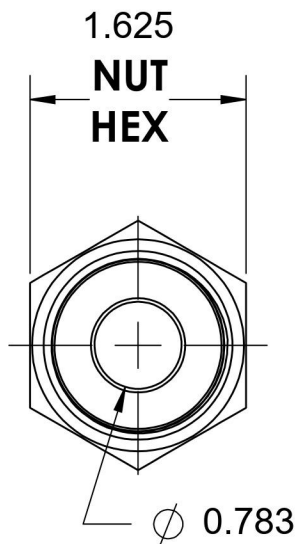

FS6540-16-16-O-SS

Stainless Steel, SAE J1453 O-Ring Face Seal Swivel Port Connector, 1" Female ORFS Swivel x 1-5/16-12 Male ORB

1-7/16-12 UN

1-5/16-12 UN

6701 Cochran Road
Solon, Ohio 44139
Phone: (440) 248-1880
Toll Free: 1-888-331-1523