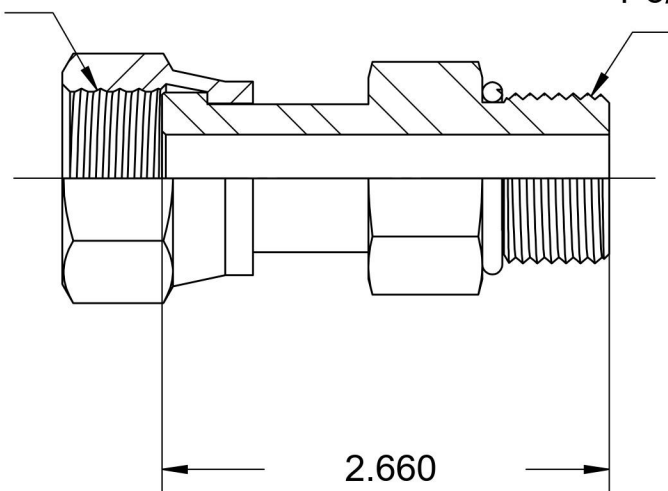

FS6540-16-16-O-SS

Stainless Steel, SAE J1453 O-Ring Face Seal Swivel Port Connector, 1" Female ORFS Swivel x 1-5/16-12 Male ORB

1-7/16-12 UN

1-5/16-12 UN

6701 Cochran Road
Solon, Ohio 44139
Phone: (440) 248-1880
Toll Free: 1-888-331-1523

Temperature Rating

-40°F to 250°F

Pressure Rating

6000 psi

Material

316/316L Stainless Steel

Finish

Passivated

Industry Standards

SAE J1453, SAE J1926-2
SAE J515

Series

FS6540-O-SS

Series Description

SAE J1453 O-Ring Face Seal
Swivel Port Connector