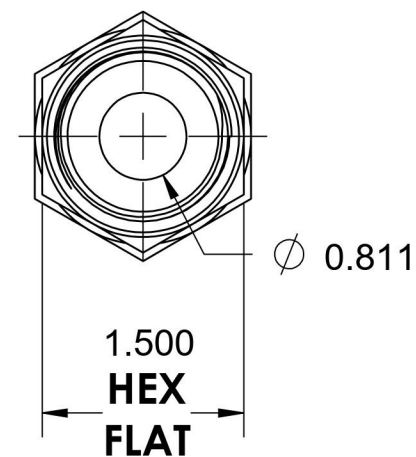

FS6540-16-16-O-SS

Stainless Steel, SAE J1453 O-Ring Face Seal Swivel Port Connector, 1" Female ORFS Swivel x 1-5/16-12 Male ORB

1-7/16-12 UN

1-5/16-12 UN

6701 Cochran Road
Solon, Ohio 44139
Phone: (440) 248-1880
Toll Free: 1-888-331-1523

Temperature Rating

-40°F to 250°F

Pressure Rating

6000 psi

Material

316/316L Stainless Steel

Finish

Passivated