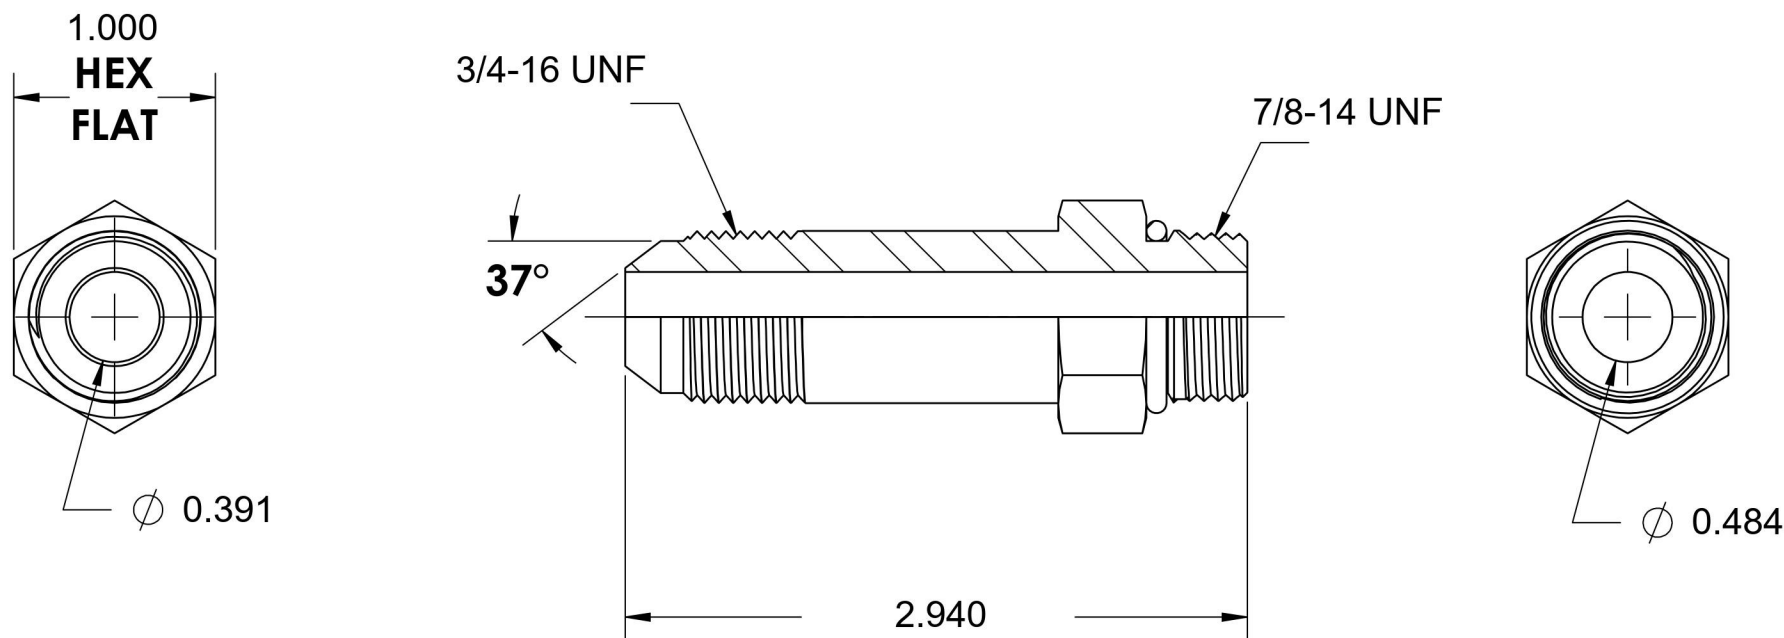

6400-L-08-10-O-SS

Stainless Steel, SAE J514 37° Flare Long Port Connector, 1/2" Male JIC x 7/8-14 Male ORB

6701 Cochran Road
Solon, Ohio 44139
Phone: (440) 248-1880
Toll Free: 1-888-331-1523

Temperature Rating -40°F to 250°F	Material 316/316L Stainless Steel	Industry Standards SAE J514, SAE J1926-3 SAE J515	Series 6400-L-O-SS
Pressure Rating 6000 psi	Finish Passivated		Series Description SAE J514 37° Flare Long Port Connector