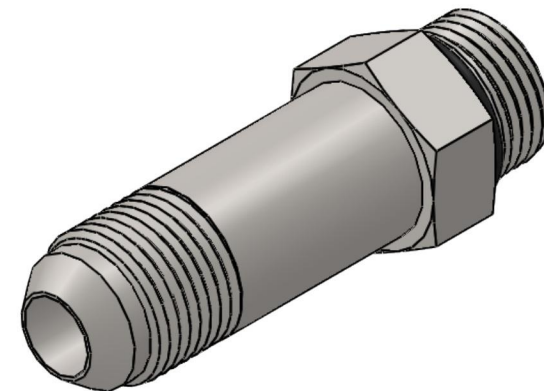

6400-L-08-10-O-SS

Stainless Steel, SAE J514 37° Flare Long Port Connector, 1/2" Male JIC x 7/8-14 Male ORB

6701 Cochran Road
Solon, Ohio 44139
Phone: (440) 248-1880
Toll Free: 1-888-331-1523

Temperature Rating -40°F to 250°F	Material 316/316L Stainless Steel	Industry Standards SAE J514, SAE J1926-3 SAE J515	Series 6400-L-O-SS
Pressure Rating 6000 psi	Finish Passivated		Series Description SAE J514 37° Flare Long Port Connector