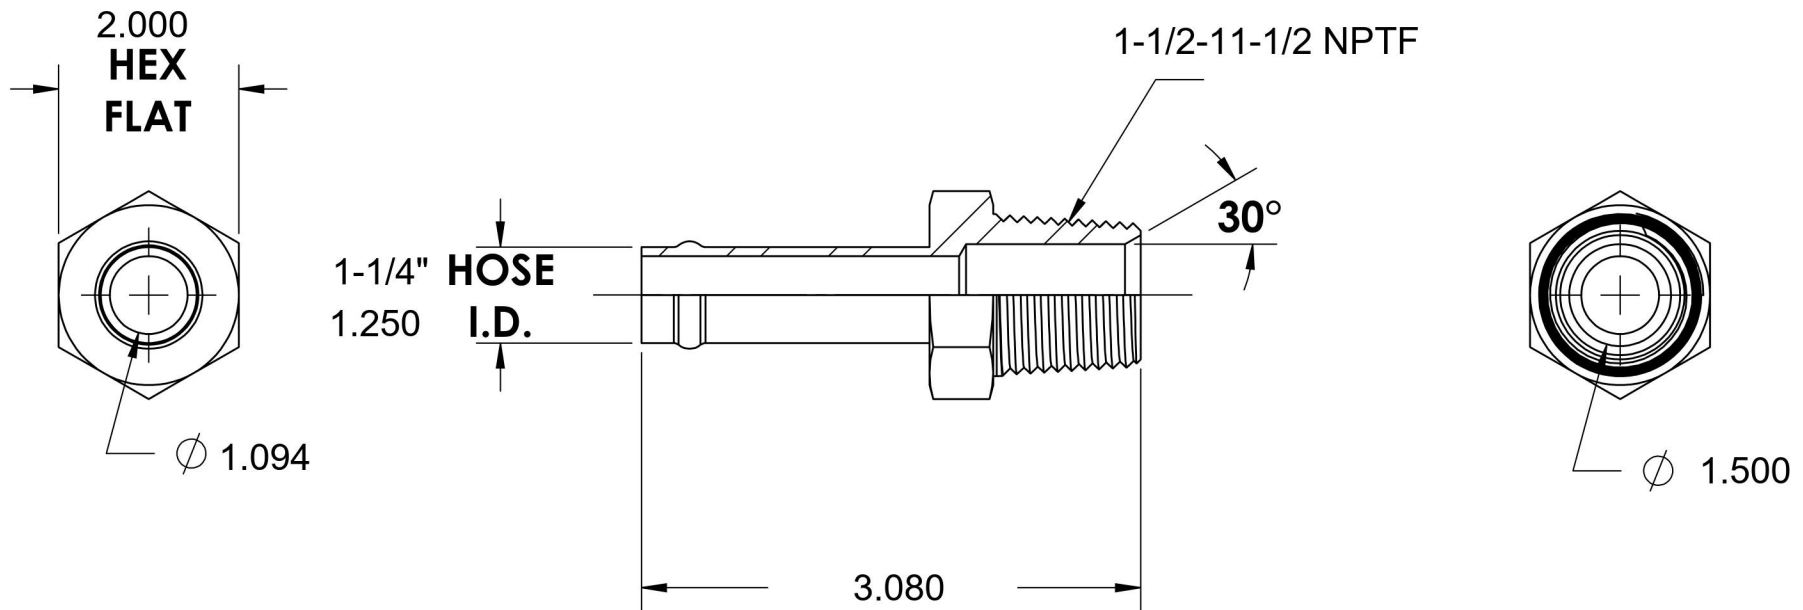

4404-20-24

Steel, SAE J1231 Hose Bead Male Connector, 1-1/4" Beaded Hose Barb x 1-1/2" Male NPTF 30°

6701 Cochran Road
Solon, Ohio 44139
Phone: (440) 248-1880
Toll Free: 1-888-331-1523

Temperature Rating	Material	Industry Standards	Series
-65°F to 500°F	C1045/12L14 Steel	SAE J1231, SAE J476 ASTM B633	4404
Pressure Rating	Finish		Series Description
150 psi	Trivalent Zinc		SAE J1231 Hose Bead Male Connector