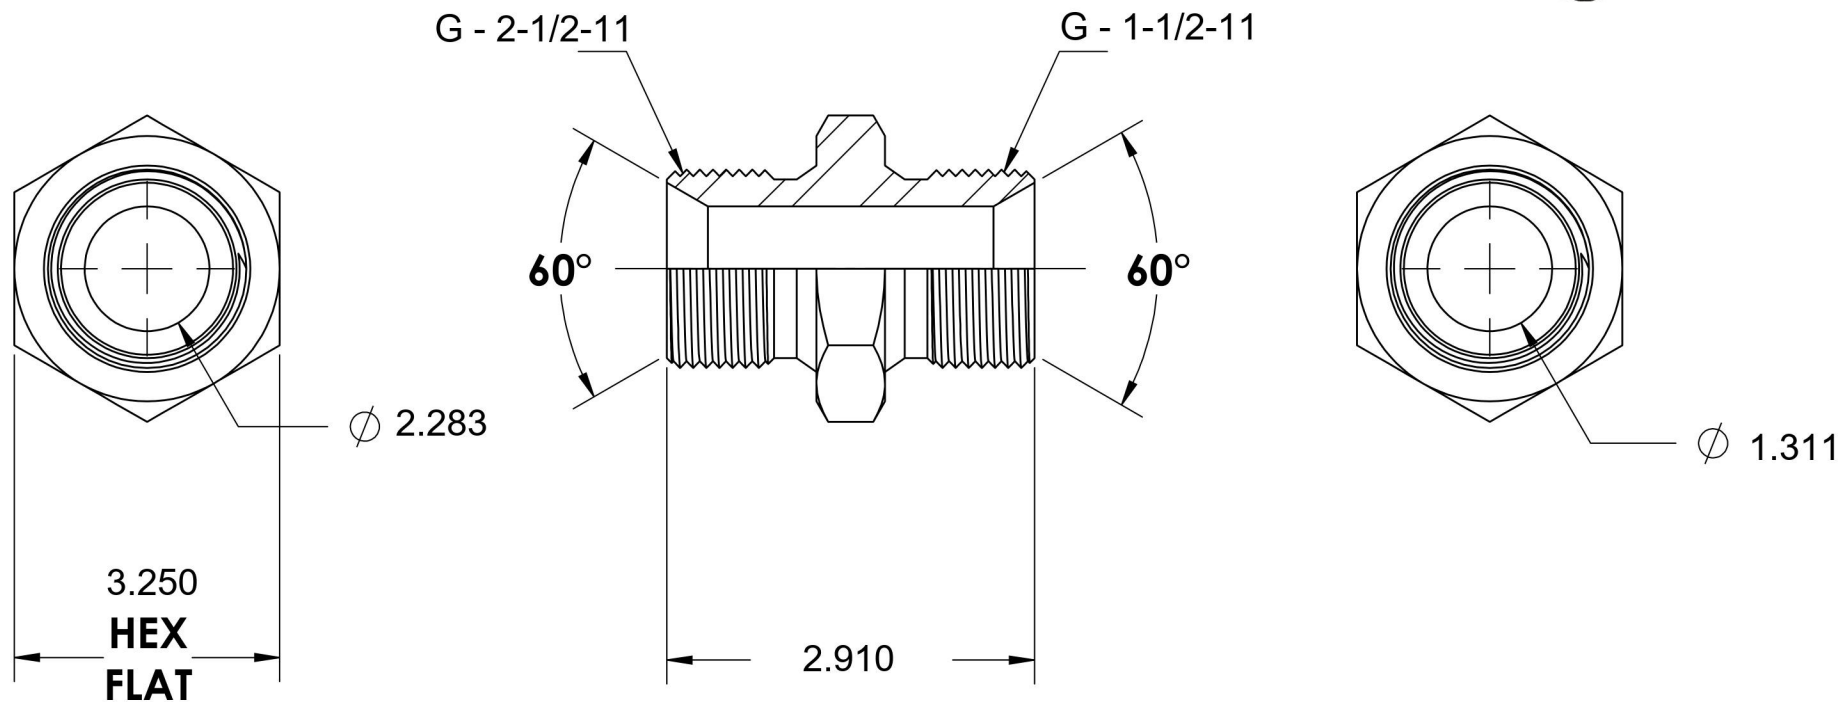

9022-40-24

Steel, ISO 1179 BSPP Port/Line Union, 2-1/2-11 Male BSPP 60° Line/Port x 1-1/2-11 Male BSPP 60° Line/Port

6701 Cochran Road
Solon, Ohio 44139
Phone: (440) 248-1880
Toll Free: 1-888-331-1523

Temperature Rating	Material	Industry Standards	Series
-65°F to 500°F	C1045/12L14 Steel	ISO 1179, ISO 8434-6 ASTM B633	9022
Pressure Rating	Finish		Series Description
Not Available	Trivalent Zinc		ISO 1179 BSPP Port/Line Union