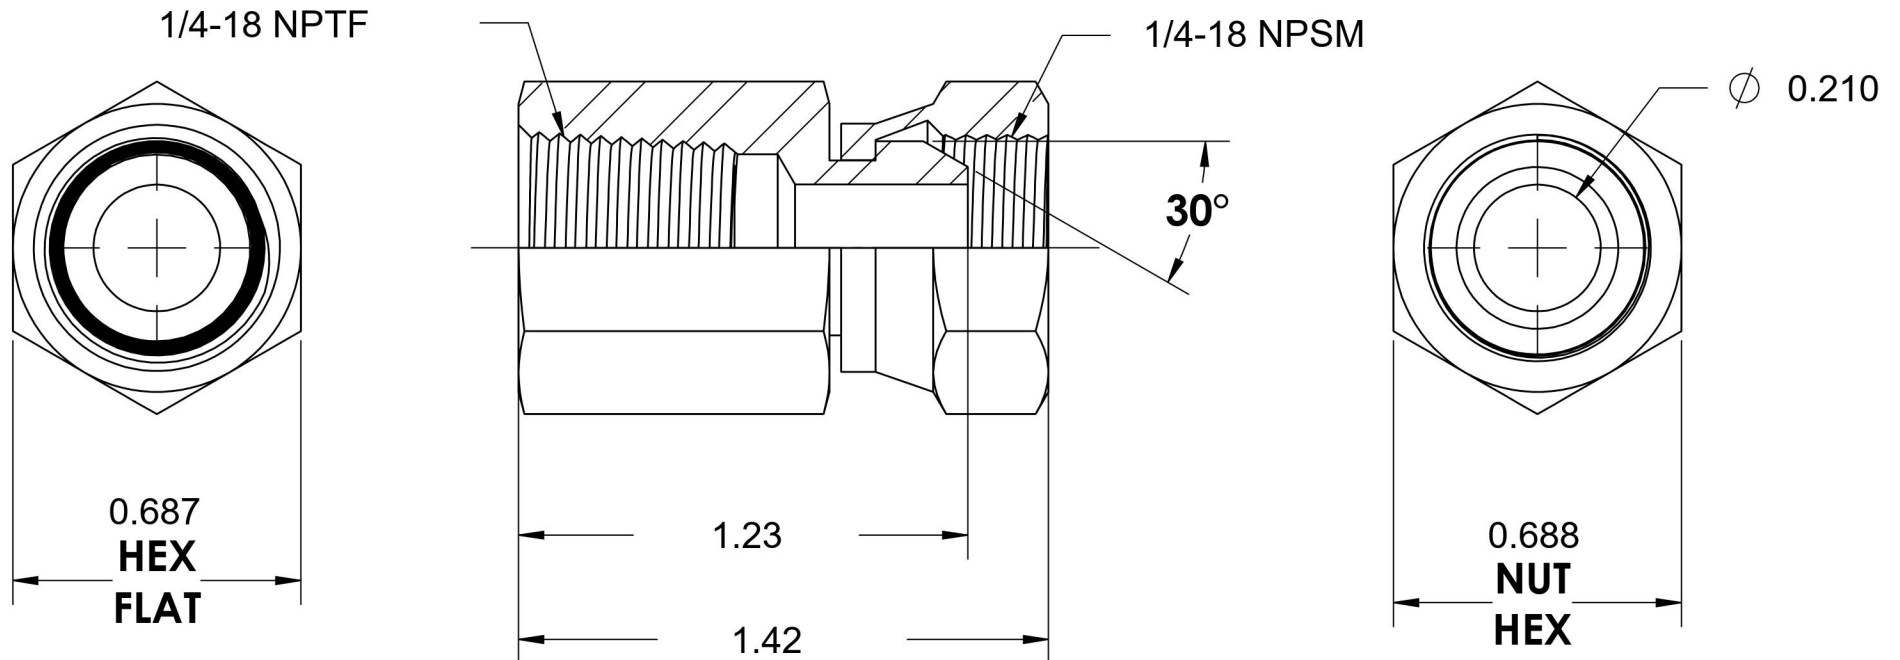

# 1405-04-04

Steel, SAE J514 NPSM Swivel Female Connector, 1/4" Female NPTF x 1/4" Female NPSM Swivel

6701 Cochran Road  
Solon, Ohio 44139  
Phone: (440) 248-1880  
Toll Free: 1-888-331-1523

Temperature Rating	-65°F to 500°F	Material	C1045/12L14 Steel	Industry Standards	SAE J514, SAE J476 ASTM B633	Series	1405
Pressure Rating	6000 psi	Finish	Trivalent Zinc	Series Description	SAE J514 NPSM Swivel Female Connector		