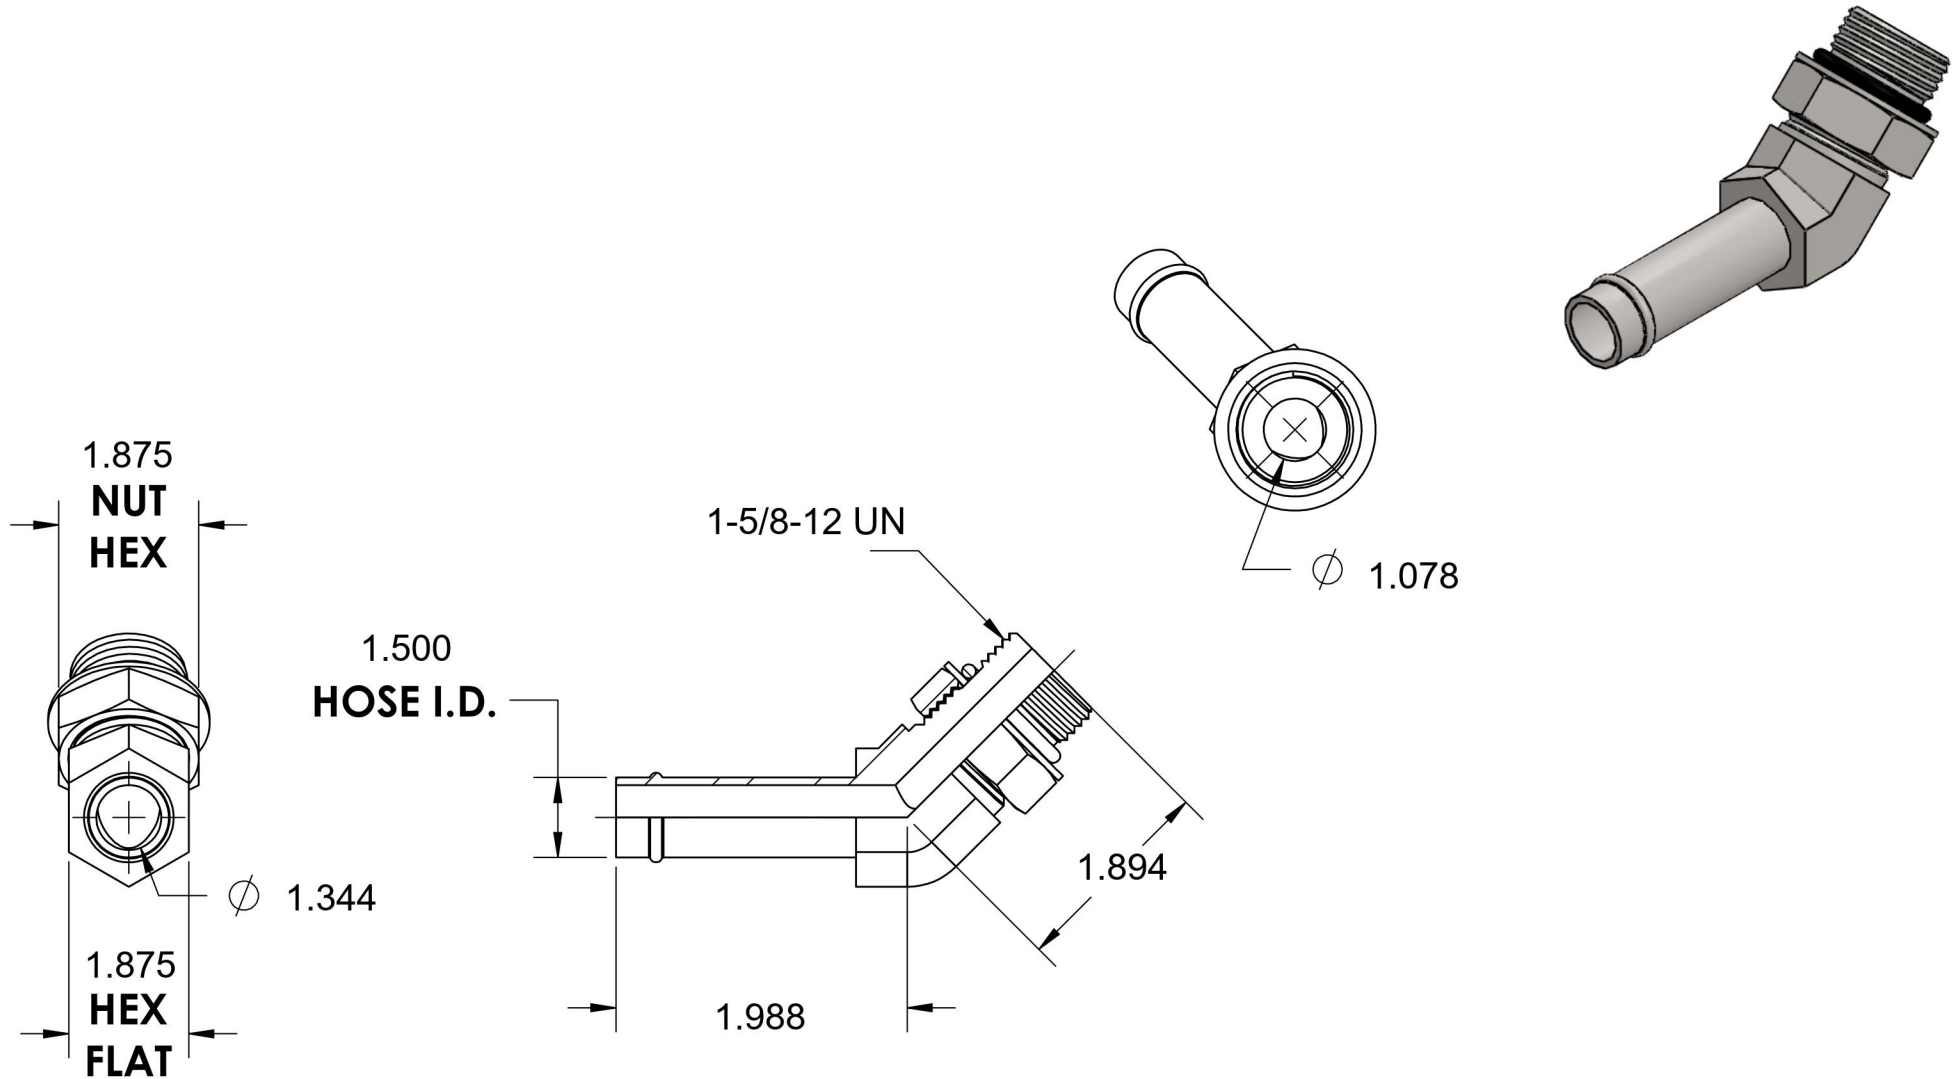

# 4603-24-20-NWO-FG

Steel, SAE J1231 Hose Bead 45° Adjustable Port Elbow, 1-1/2" Beaded Hose Barb x 1-5/8-12 Male Adjustable ORB

6701 Cochran Road  
Solon, Ohio 44139  
Phone: (440) 248-1880  
Toll Free: 1-888-331-1523

**Temperature Rating**

-40°F to 250°F

**Material**

C1045 Steel

**Industry Standards**

SAE J1231-2, SAE J1926-3  
SAE J515, ASTM B633

**Series**

4603-NWO-FG

**Pressure Rating**

150psi

**Finish**

Trivalent Zinc

**Series Description**

SAE J1231 Hose Bead 45° Adjustable Port Elbow