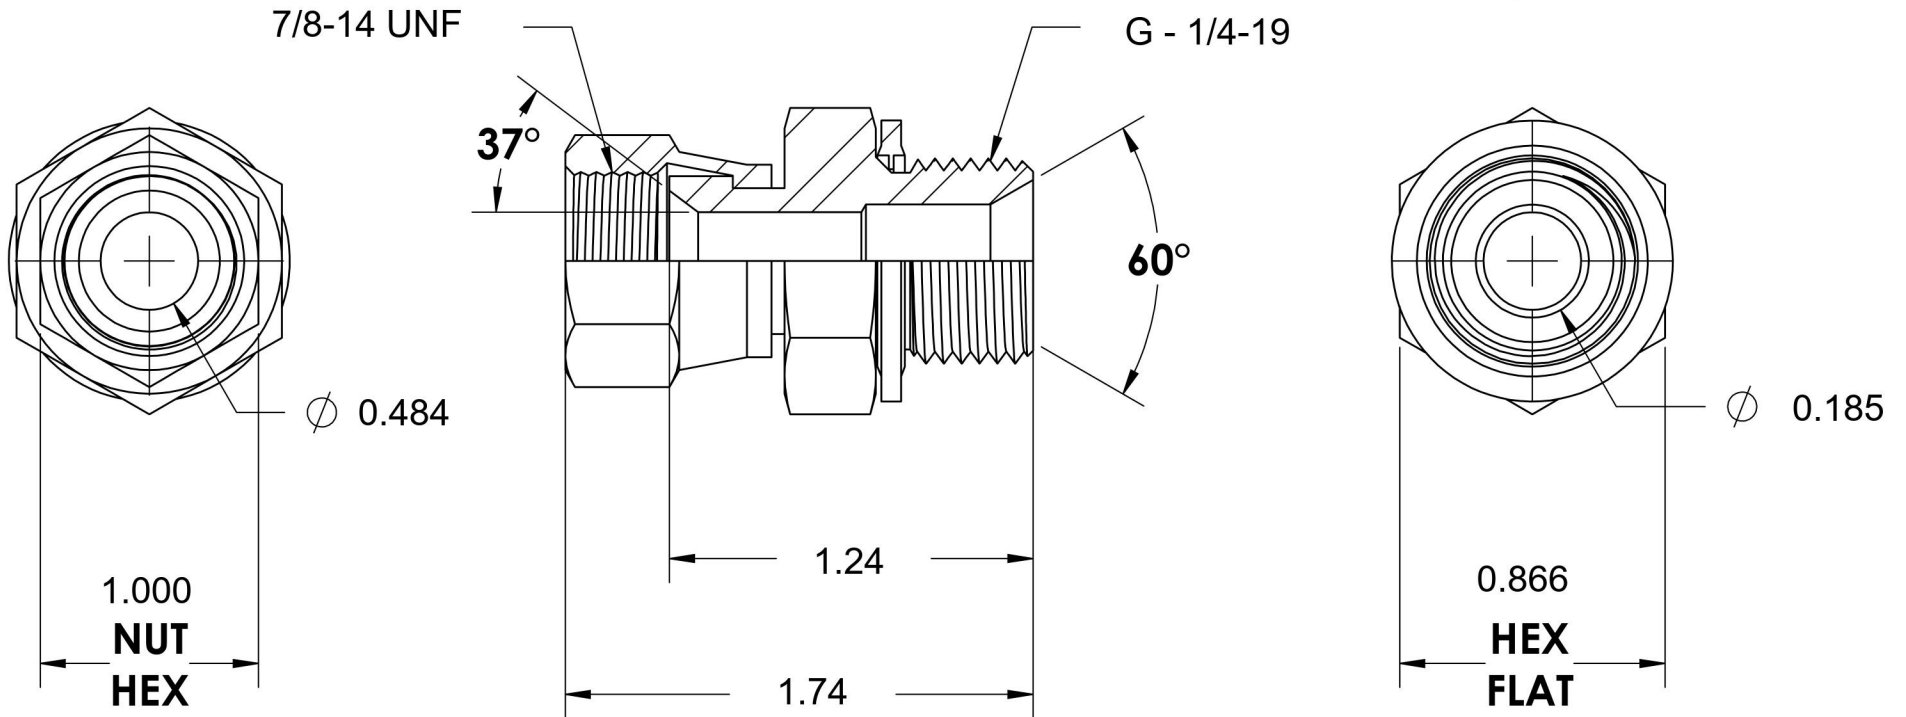

# 7022-10-04-BS

Steel, SAE J514 37° Flare Swivel BSPP Type (D) Bonded Seal Port/Line Connector, 5/8" Female JIC Swivel x 1/4-19 Male BSPP 60° Line/Port

6701 Cochran Road  
Solon, Ohio 44139  
Phone: (440) 248-1880  
Toll Free: 1-888-331-1523

<b>Temperature Rating</b> -40°F to 250°F	<b>Material</b> C1045 / 12L14 Steel	<b>Industry Standards</b> SAE J514, ISO 1179	<b>Series</b> 7022-BS
<b>Pressure Rating</b> 5000 psi	<b>Finish</b> Trivalent Zinc	ISO 8434-6, ASTM B633	<b>Series Description</b> SAE J514 37° Flare Swivel BSPP Type (D) Bonded Seal Port/Line Connector