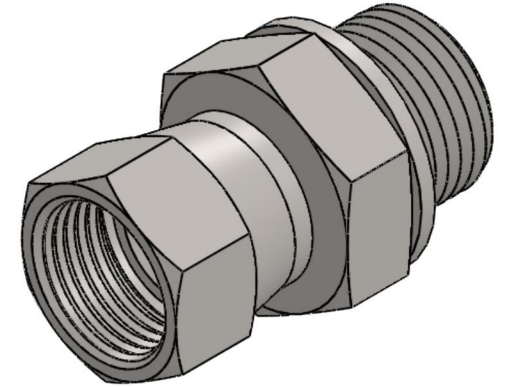

# 7022-10-04-BS

Steel, SAE J514 37° Flare Swivel BSPP Type (D) Bonded Seal Port/Line Connector, 5/8" Female JIC Swivel x 1/4-19 Male BSPP 60° Line/Port

6701 Cochran Road  
Solon, Ohio 44139  
Phone: (440) 248-1880  
Toll Free: 1-888-331-1523

<b>Temperature Rating</b> -40°F to 250°F	<b>Material</b> C1045 / 12L14 Steel	<b>Industry Standards</b> SAE J514, ISO 1179	<b>Series</b> 7022-BS
<b>Pressure Rating</b> 5000 psi	<b>Finish</b> Trivalent Zinc	ISO 8434-6, ASTM B633	<b>Series Description</b> SAE J514 37° Flare Swivel BSPP Type (D) Bonded Seal Port/Line Connector