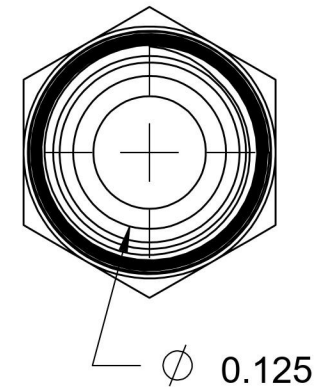

# 2404-02-01

Steel, SAE J514 37° Flare Male Connector, 1/8" Male JIC x 1/16" Male NPTF 30°

6701 Cochran Road  
Solon, Ohio 44139  
Phone: (440) 248-1880  
Toll Free: 1-888-331-1523

<b>Temperature Rating</b> -65°F to 500°F	<b>Material</b> C1045/12L14 Steel	<b>Industry Standards</b> SAE J514 , SAE J476 ASTM B633	<b>Series</b> 2404
<b>Pressure Rating</b> 6000 psi	<b>Finish</b> Trivalent Zinc		<b>Series Description</b> SAE J514 37° Flare Male Connector