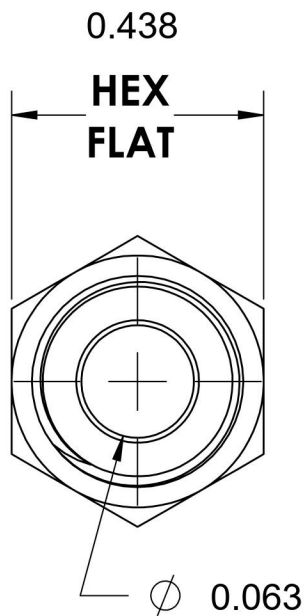

# 2404-02-01

Steel, SAE J514 37° Flare Male Connector, 1/8" Male JIC x 1/16" Male NPTF 30°

6701 Cochran Road  
Solon, Ohio 44139  
Phone: (440) 248-1880  
Toll Free: 1-888-331-1523

<b>Temperature Rating</b> -65°F to 500°F	<b>Material</b> C1045/12L14 Steel	<b>Industry Standards</b> SAE J514 , SAE J476 ASTM B633	<b>Series</b> 2404
<b>Pressure Rating</b> 6000 psi	<b>Finish</b> Trivalent Zinc		<b>Series Description</b> SAE J514 37° Flare Male Connector