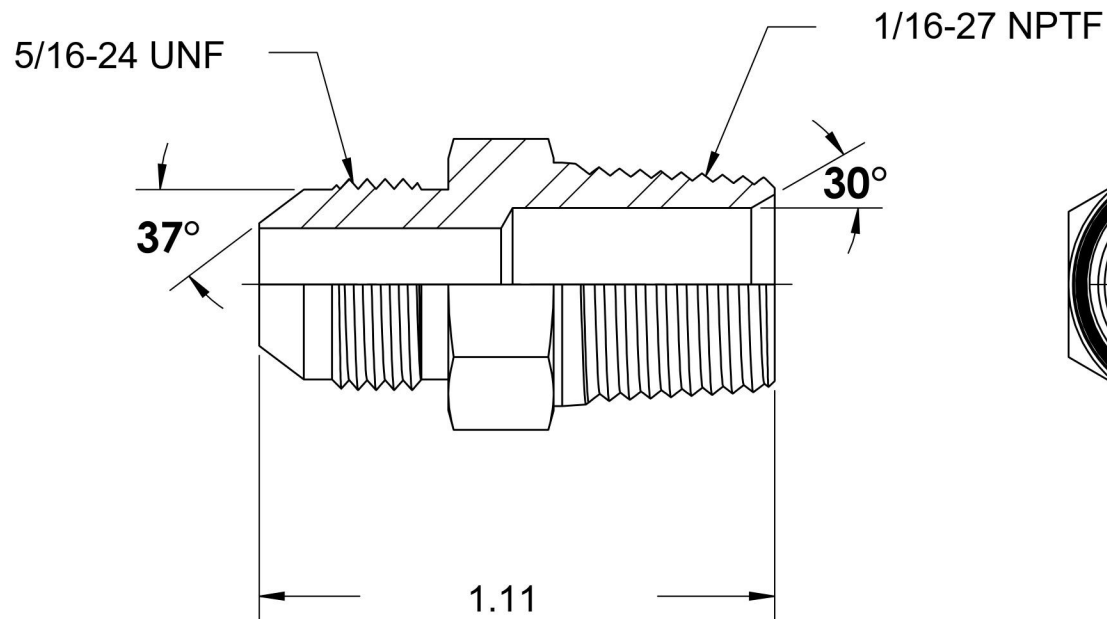

# 2404-02-01

Steel, SAE J514 37° Flare Male Connector, 1/8" Male JIC x 1/16" Male NPTF 30°

6701 Cochran Road  
Solon, Ohio 44139  
Phone: (440) 248-1880  
Toll Free: 1-888-331-1523

<b>Temperature Rating</b> -65°F to 500°F	<b>Material</b> C1045/12L14 Steel	<b>Industry Standards</b> SAE J514 , SAE J476 ASTM B633	<b>Series</b> 2404
<b>Pressure Rating</b> 6000 psi	<b>Finish</b> Trivalent Zinc		<b>Series Description</b> SAE J514 37° Flare Male Connector