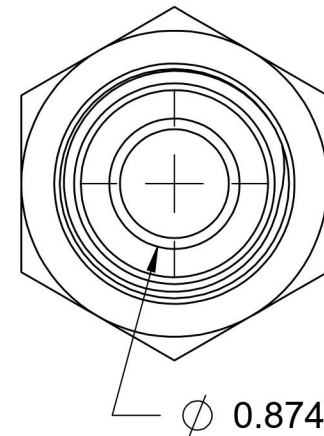

7002-32-16-SS

Stainless Steel, SAE J514 37° Flare Male BSPP Port/Line Connector, 2" Male JIC x 1-11 Male BSPP 60° Line/Port

6701 Cochran Road
Solon, Ohio 44139
Phone: (440) 248-1880
Toll Free: 1-888-331-1523