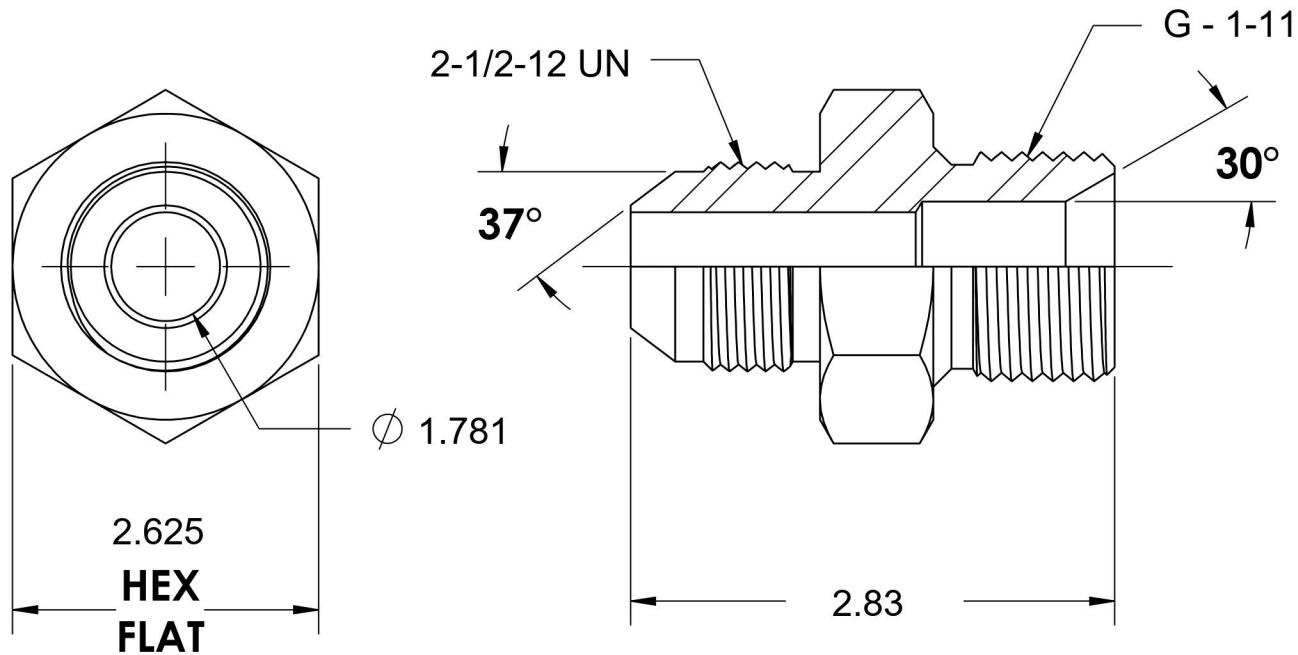

7002-32-16-SS

Stainless Steel, SAE J514 37° Flare Male BSPP Port/Line Connector, 2" Male JIC x 1-11 Male BSPP 60° Line/Port

6701 Cochran Road
Solon, Ohio 44139
Phone: (440) 248-1880
Toll Free: 1-888-331-1523

Temperature Rating	Material	Industry Standards	Series
-425°F to 1200°F	316/316L Stainless Steel	SAE J514, ISO 1179	7002-SS
Pressure Rating	Finish	ISO 8434-6	Series Description
1700 psi	Passivated		SAE J514 37° Flare Male BSPP Port/Line Connector