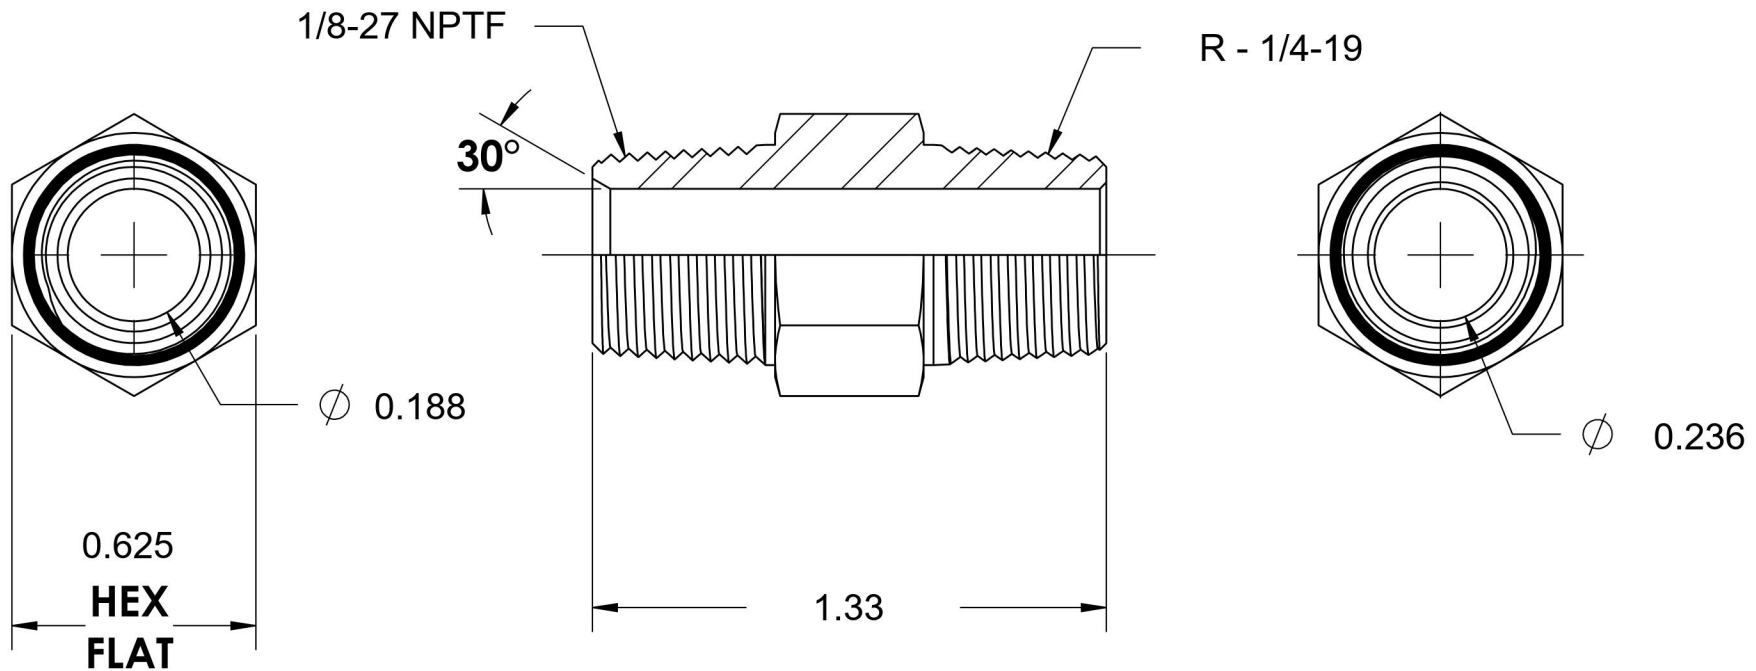

# 7030-02-04

Steel, SAE J476 Pipe Male BSPT Nipple, 1/8" Male NPTF 30° x 1/4" Male BSPT

6701 Cochran Road  
Solon, Ohio 44139  
Phone: (440) 248-1880  
Toll Free: 1-888-331-1523

<b>Temperature Rating</b>	<b>Material</b>	<b>Industry Standards</b>	<b>Series</b>
-65°F to 500°F	C1045 / 12L14 Steel	SAE J476, ISO 7-1	7030
<b>Pressure Rating</b>	<b>Finish</b>	ASTM B633	<b>Series Description</b>
6000 psi	Trivalent Zinc		SAE J476 Pipe Male BSPT Nipple