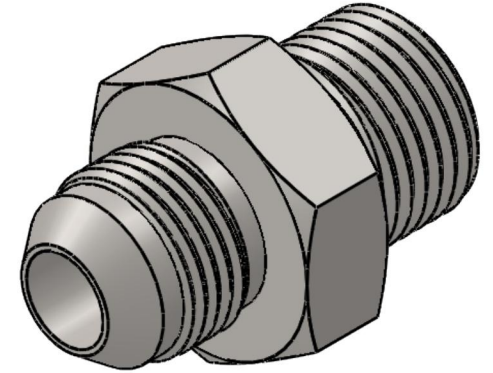

7002-05-02

Steel, SAE J514 37° Flare Male BSPP Port/Line Connector, 5/16" Male JIC x 1/8-28 Male BSPP 60° Line/Port

6701 Cochran Road
Solon, Ohio 44139
Phone: (440) 248-1880
Toll Free: 1-888-331-1523

Temperature Rating	Material	Industry Standards	Series
-65°F to 500°F	C1045/12L14 Steel	SAE J514, ISO 1179	7002
Pressure Rating	Finish	ISO 8434-6, ASTM B633	Series Description
5100 psi	Trivalent Zinc		SAE J514 37° Flare Male BSPP Port/Line Connector