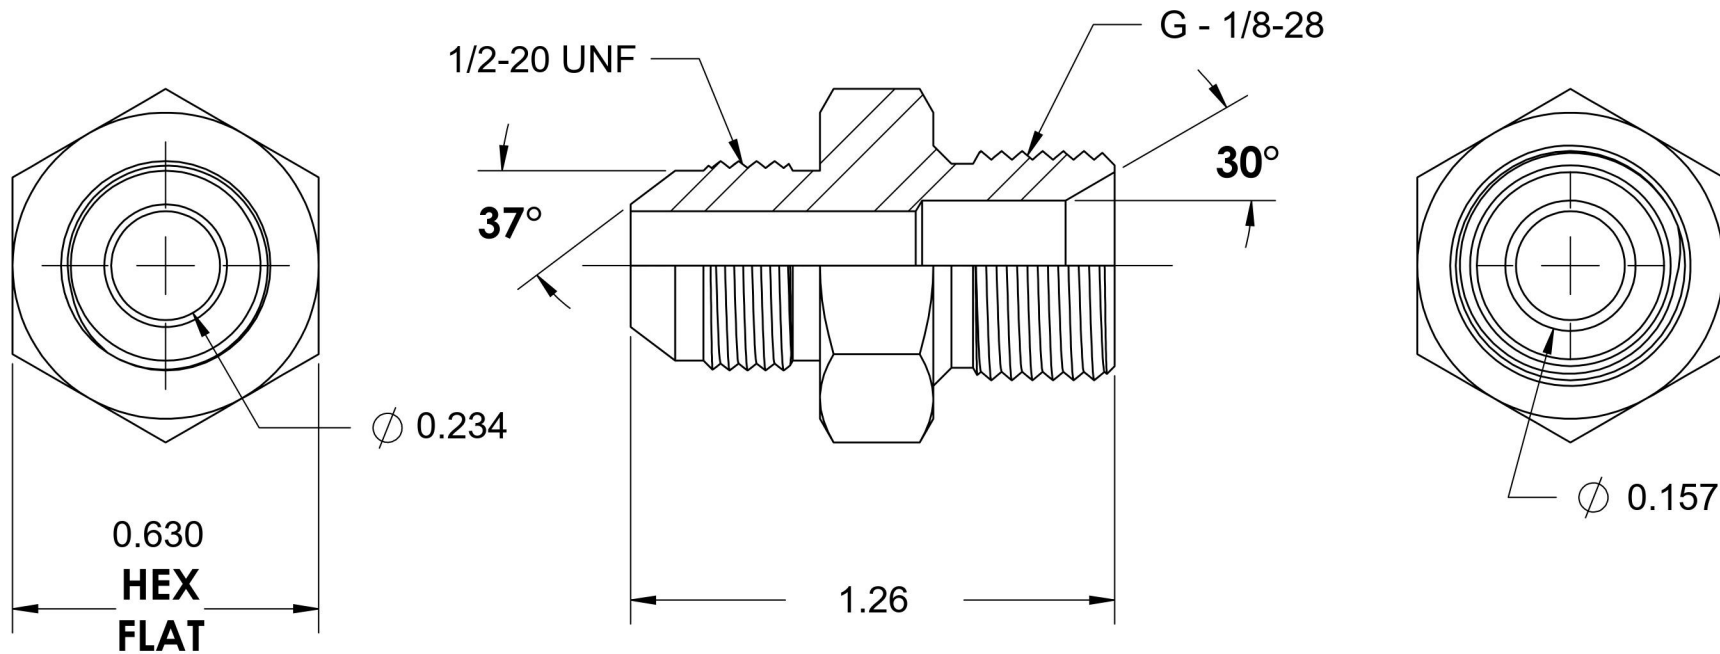

7002-05-02

Steel, SAE J514 37° Flare Male BSPP Port/Line Connector, 5/16" Male JIC x 1/8-28 Male BSPP 60° Line/Port

6701 Cochran Road
Solon, Ohio 44139
Phone: (440) 248-1880
Toll Free: 1-888-331-1523

Temperature Rating	Material	Industry Standards	Series
-65°F to 500°F	C1045/12L14 Steel	SAE J514, ISO 1179	7002
Pressure Rating	Finish	ISO 8434-6, ASTM B633	Series Description
5100 psi	Trivalent Zinc		SAE J514 37° Flare Male BSPP Port/Line Connector