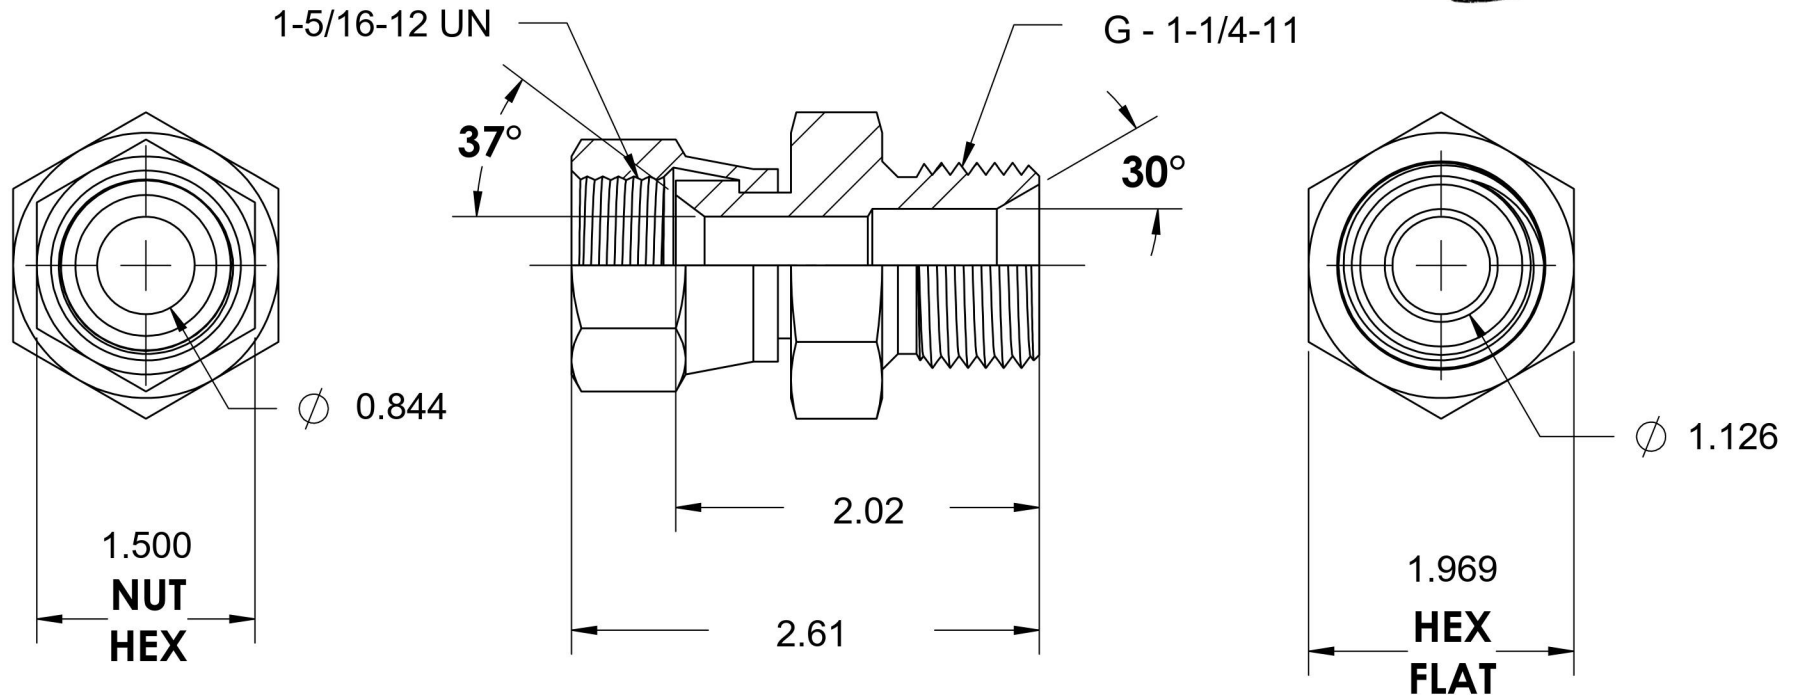

7022-16-20

Steel, SAE J514 37° Flare Swivel Male BSPB Port/Line Connector, 1" Female JIC Swivel x 1-1/4-11 Male BSPB 60° Line/Port

6701 Cochran Road
Solon, Ohio 44139
Phone: (440) 248-1880
Toll Free: 1-888-331-1523

Temperature Rating

-65°F to 500°F

Pressure Rating

1500 psi

Material

C1045 / 12L14 Steel

Finish

Trivalent Zinc

Industry Standards

SAE J514, ISO 1179

ISO 8434-6, ASTM B633

Series

7022

Series Description

SAE J514 37° Flare Swivel Male
BSPB Port/Line Connector