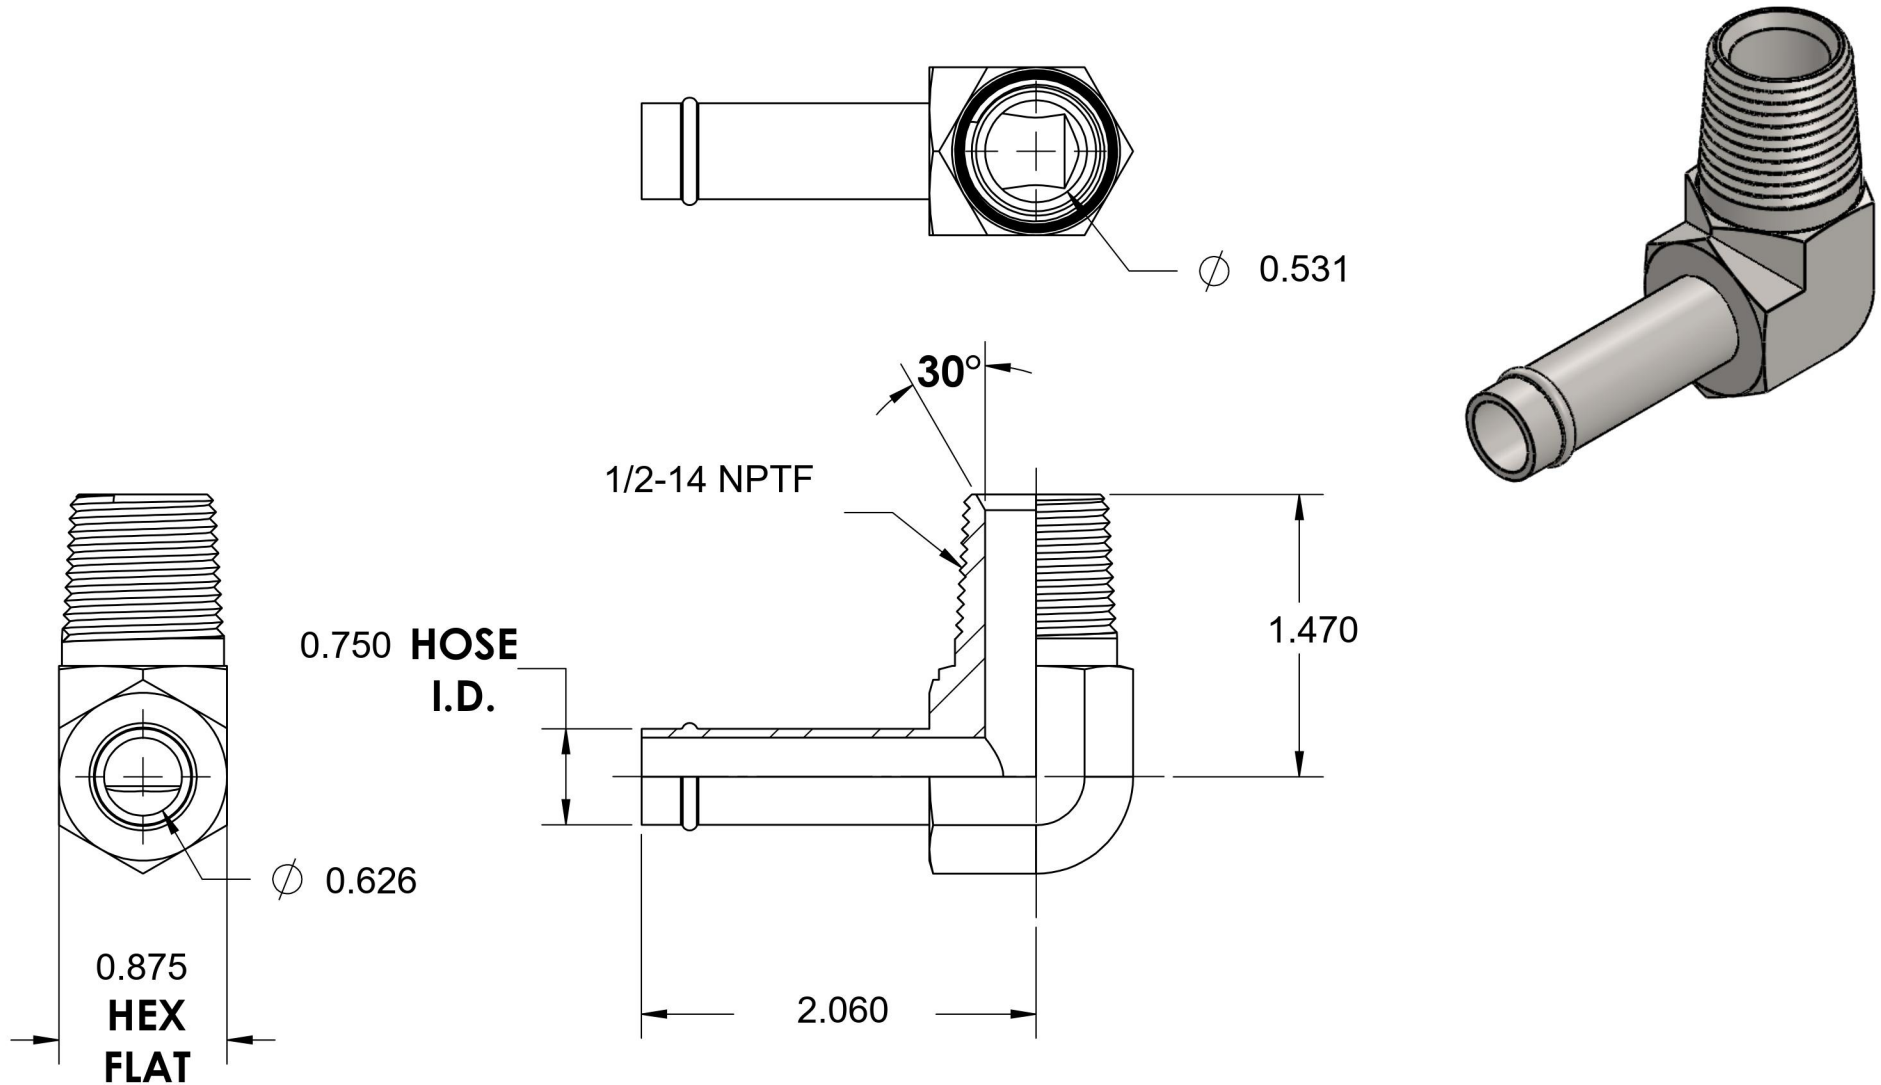

4501-12-08-FG

Steel, SAE J1231 Hose Bead 90° Male Elbow, 3/4" Beaded Hose Barb x 1/2" Male NPTF 30°

6701 Cochran Road
Solon, Ohio 44139
Phone: (440) 248-1880
Toll Free: 1-888-331-1523

Temperature Rating	Material	Industry Standards	Series
-65°F to 500°F	C1045 Steel	SAE J1231, SAE J476 ASTM B633	4501-FG
Pressure Rating	Finish		Series Description
150 psi	Trivalent Zinc		SAE J1231 Hose Bead 90° Male Elbow