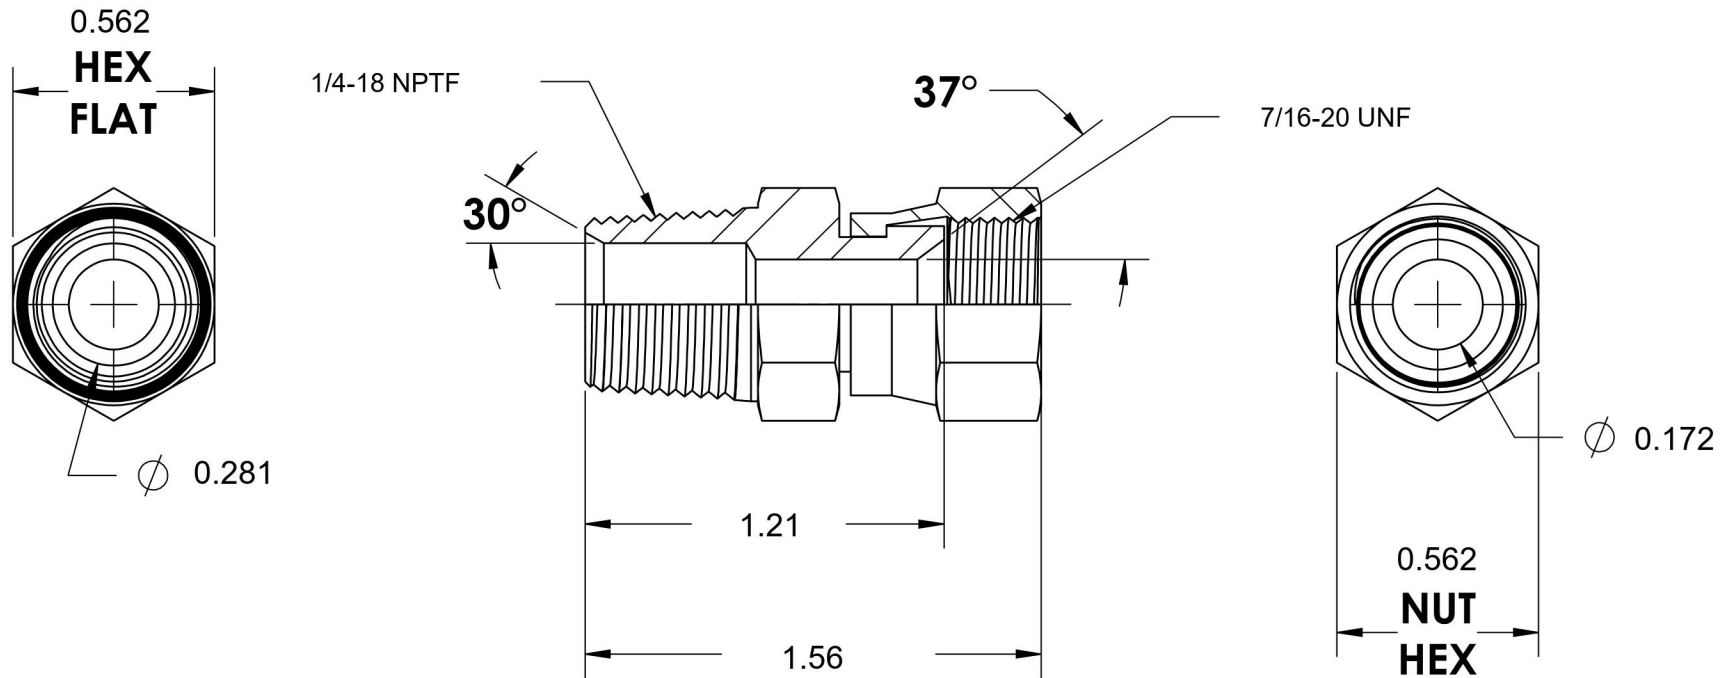

# 6505-04-04

Steel, SAE J514 37° Flare Swivel Male Connector, 1/4" Male NPTF 30° x 1/4" Female JIC Swivel

6701 Cochran Road  
Solon, Ohio 44139  
Phone: (440) 248-1880  
Toll Free: 1-888-331-1523

**Temperature Rating**

-65°F to 500°F

**Pressure Rating**

6000 psi

**Material**

C1045/12L14 Steel

**Finish**

Trivalent Zinc

**Industry Standards**

SAE J514 , SAE J476  
ASTM B633

**Series**

6505

**Series Description**

SAE J514 37° Flare Swivel  
Male Connector