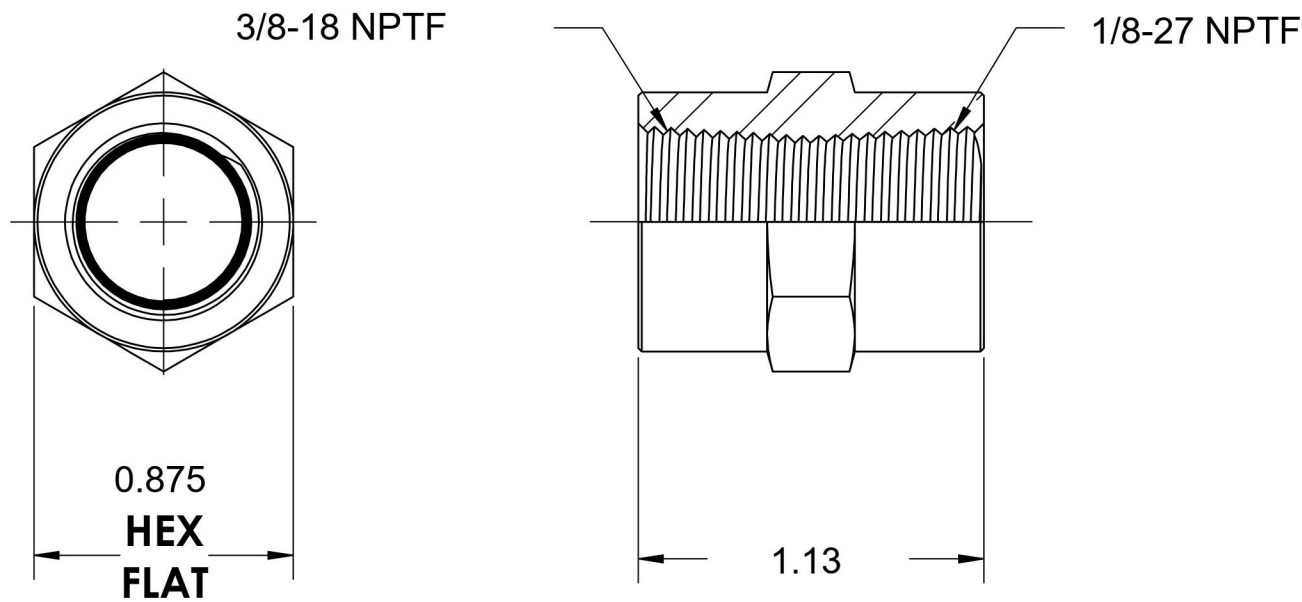

5000-06-02-SS

Stainless Steel, SAE J514 Pipe Hex Coupling, 3/8" Female NPTF x 1/8" Female NPTF

6701 Cochran Road
Solon, Ohio 44139
Phone: (440) 248-1880
Toll Free: 1-888-331-1523

Temperature Rating -425°F to 1200°F	Material 316/316L Stainless Steel	Industry Standards SAE J514 , SAE J476	Series 5000-SS
Pressure Rating 6000 psi	Finish Passivated		Series Description SAE J514 Pipe Hex Coupling