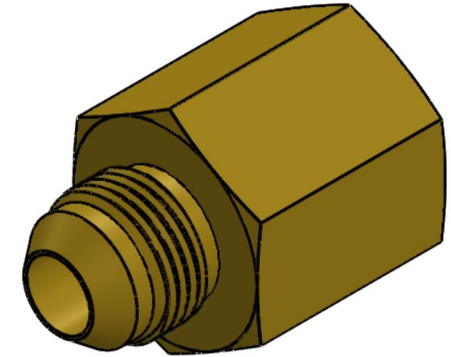

# 2405-08-08-B

Brass, SAE J514 Flared Tube Female Connector, 1/2" Male JIC x 1/2" Female NPTF

6701 Cochran Road  
Solon, Ohio 44139  
Phone: (440) 248-1880  
Toll Free: 1-888-331-1523

#### Material

C360 Brass