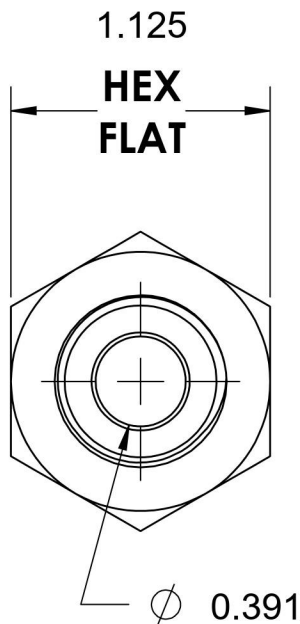

# 2405-08-08-B

Brass, SAE J514 Flared Tube Female Connector, 1/2" Male JIC x 1/2" Female NPTF

6701 Cochran Road  
Solon, Ohio 44139  
Phone: (440) 248-1880  
Toll Free: 1-888-331-1523