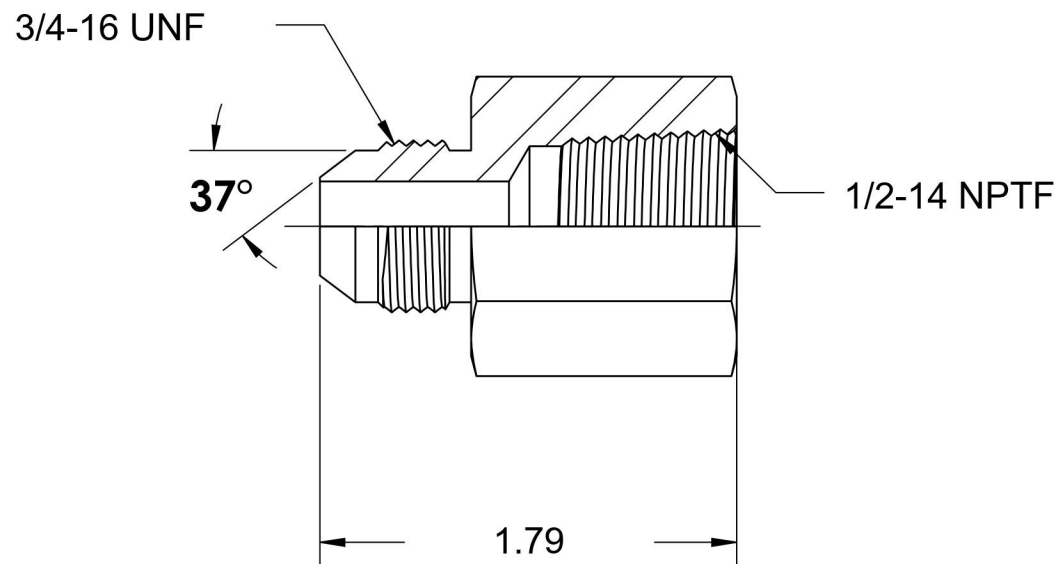

# 2405-08-08-B

Brass, SAE J514 Flared Tube Female Connector, 1/2" Male JIC x 1/2" Female NPTF

6701 Cochran Road  
Solon, Ohio 44139  
Phone: (440) 248-1880  
Toll Free: 1-888-331-1523