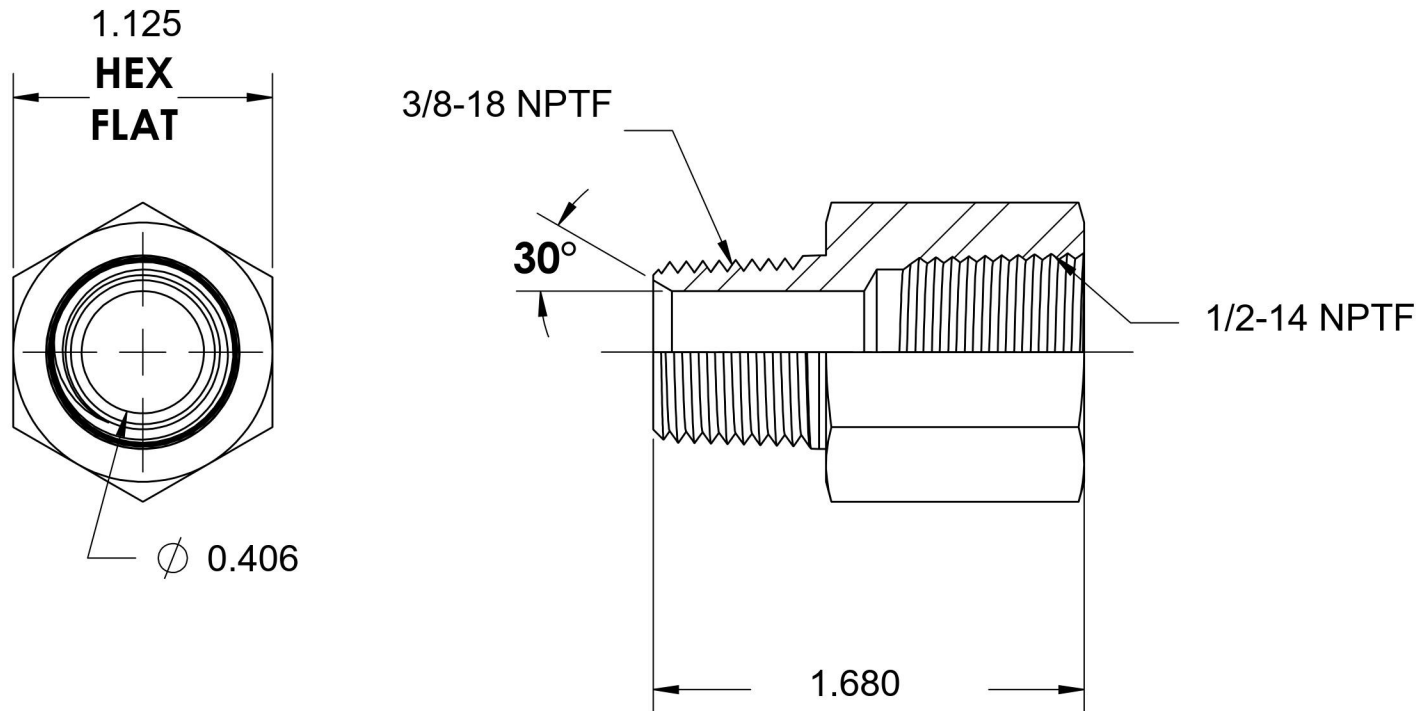

5405-06-08-SS

Stainless Steel, SAE J514 Pipe Expander, 3/8" Male NPTF 30° x 1/2" Female NPTF

6701 Cochran Road
Solon, Ohio 44139
Phone: (440) 248-1880
Toll Free: 1-888-331-1523

Temperature Rating	Material	Industry Standards	Series
-425°F to 1200°F	316/316L Stainless Steel	SAE J514 , SAE J476	5405-SS
Pressure Rating	Finish		Series Description
6000 psi	Passivated		SAE J514 Pipe Expander