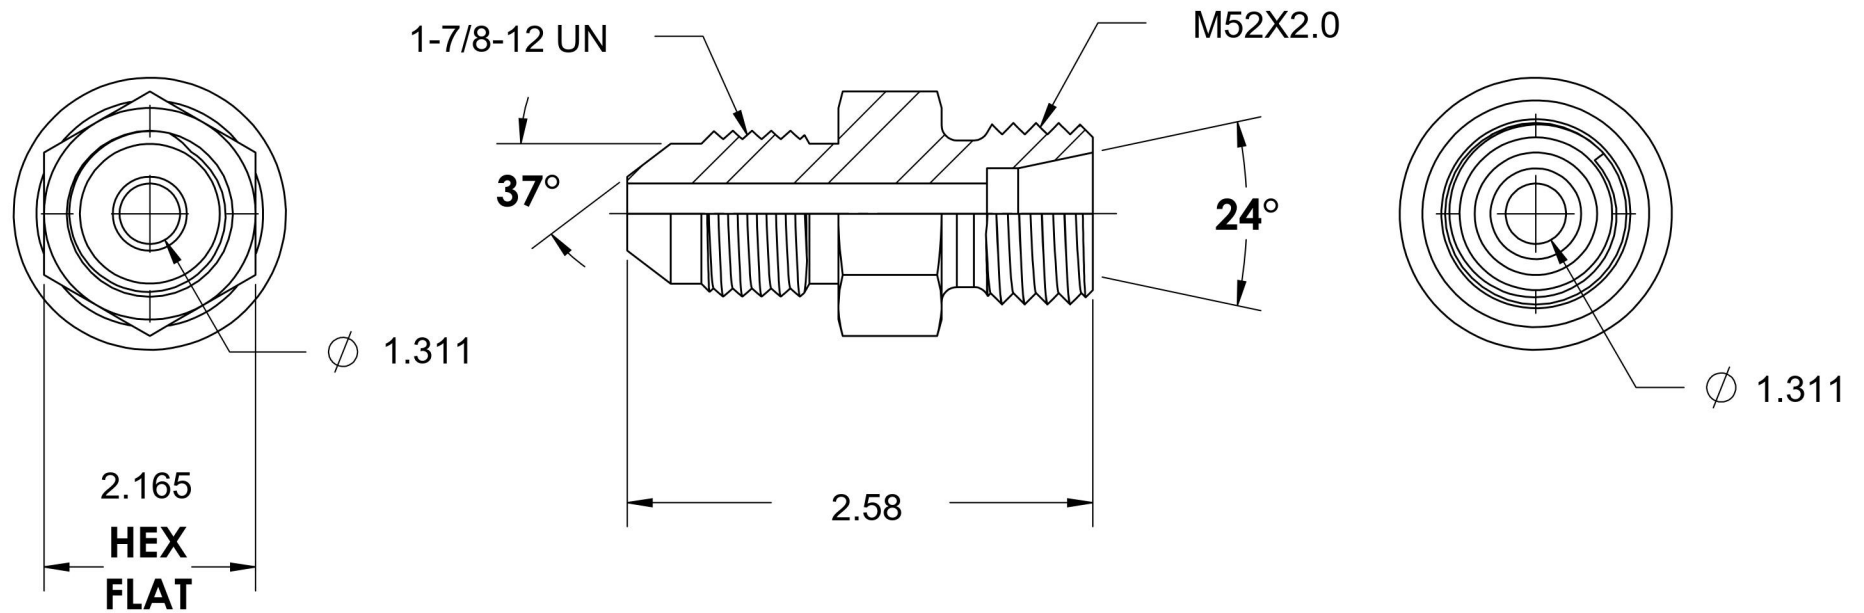

# 7005-24-S38-52

Steel, SAE J514 37° Flare/ISO 8434-1 Heavy Series Male Adapter, 1-1/2" Male JIC x M52X2.0 Male DIN

6701 Cochran Road  
Solon, Ohio 44139  
Phone: (440) 248-1880  
Toll Free: 1-888-331-1523

<b>Temperature Rating</b> -65°F to 500°F	<b>Material</b> C1045 / 12L14 Steel	<b>Industry Standards</b> SAE J514, ISO 8434-1	<b>Series</b> 7005-DIN HEAVY
<b>Pressure Rating</b> 3000 psi	<b>Finish</b> Trivalent Zinc	DIN 2353, ASTM B633	<b>Series Description</b> SAE J514 37° Flare/ISO 8434-1 Heavy Series Male Adapter