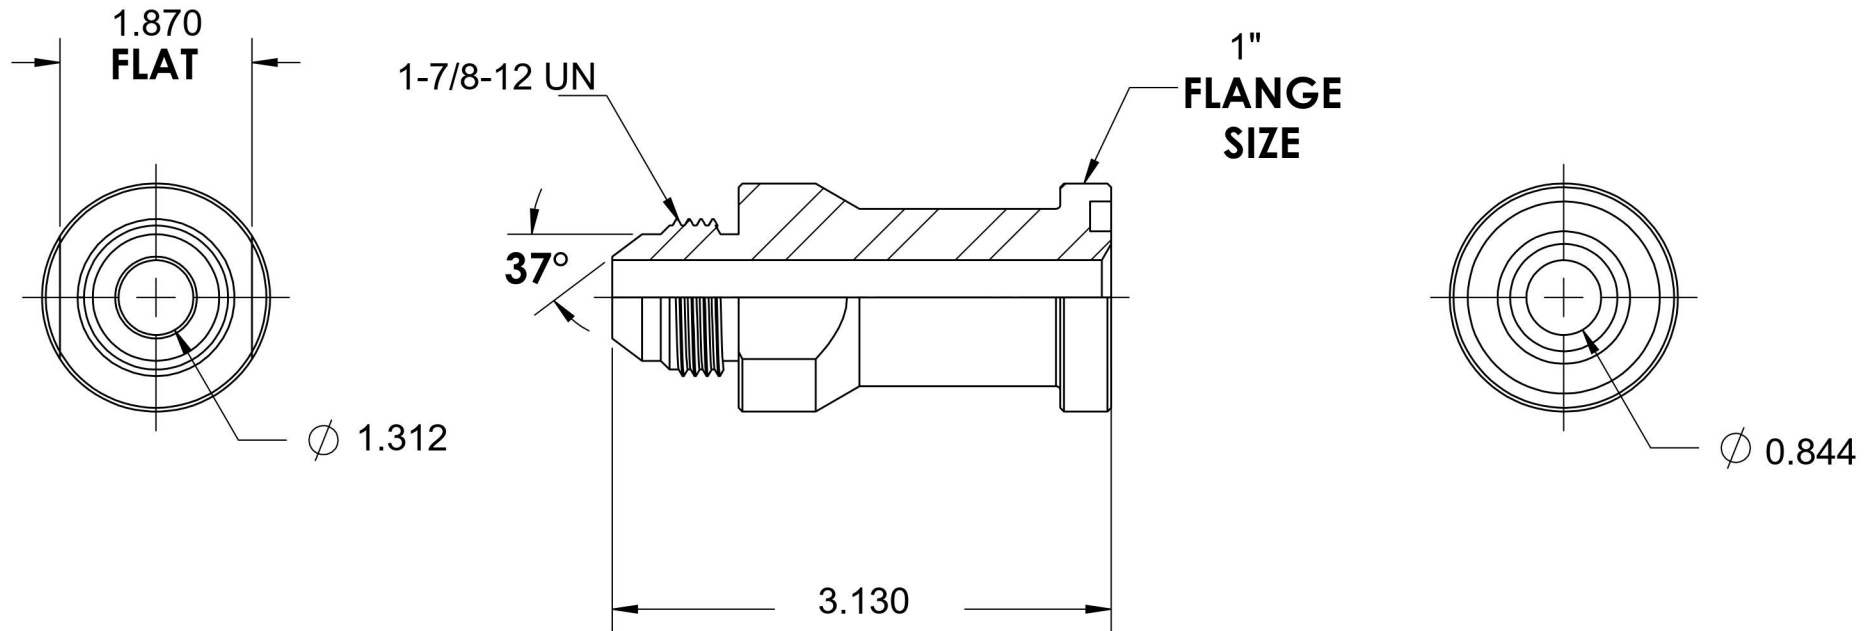

1700-24-16

Steel, SAE J514 37° Flare Code 61 Flange Adapter, 1-1/2" Male JIC x 1" Split Flange Head

6701 Cochran Road
Solon, Ohio 44139
Phone: (440) 248-1880
Toll Free: 1-888-331-1523

| | | | |
|---------------------------|-------------------|---|--|
| Temperature Rating | Material | Industry Standards | Series |
| -65°F to 500°F | 12L14/C1045 Steel | SAE J518 Code 61 SAE J514, ASTM B633 | 1700 |
| Pressure Rating | Finish | | Series Description |
| 3000 psi | Trivalent Zinc | | SAE J514 37° Flare Code 61 Flange Adapter |