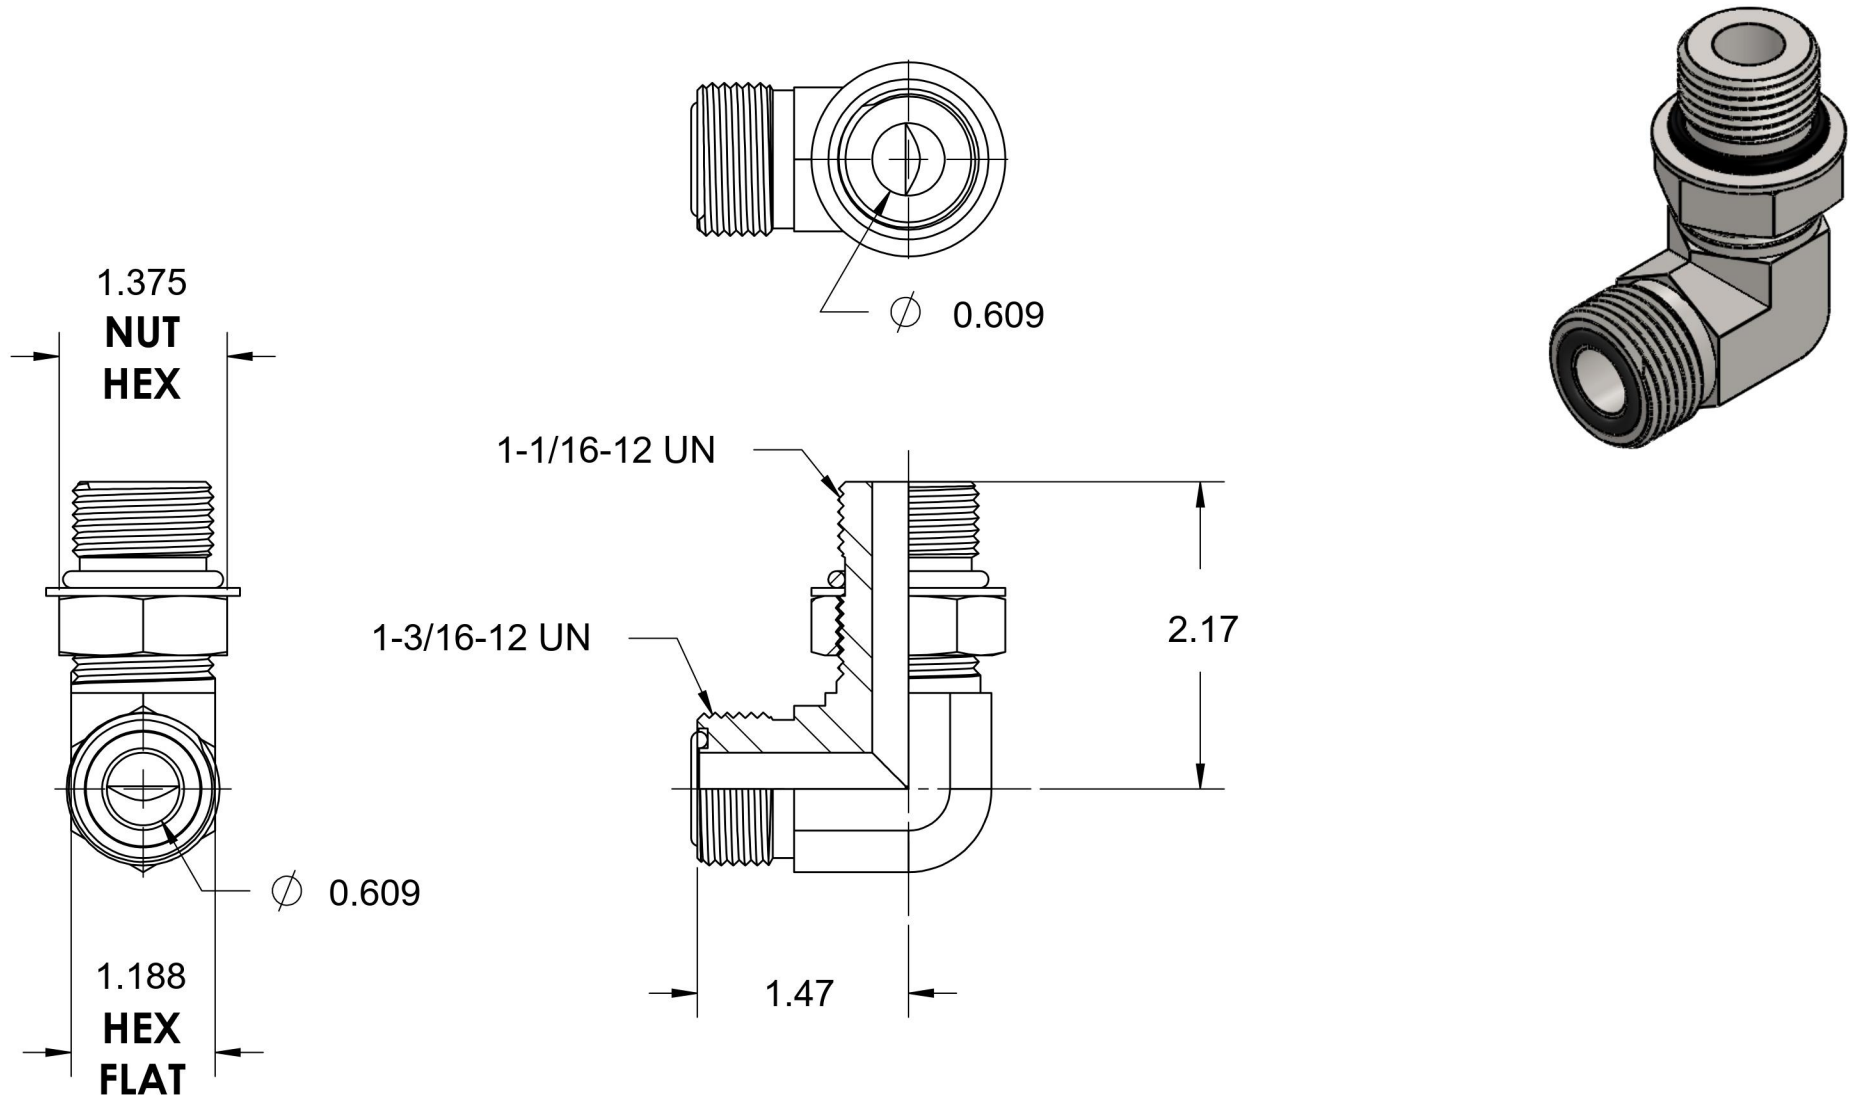

FS6801-12-12-NWO-FG

Steel, SAE J1453 O-Ring Face Seal 90° Adjustable Port Elbow, 3/4" Male ORFS x 1-1/16-12 Male Adjustable ORB

6701 Cochran Road
Solon, Ohio 44139
Phone: (440) 248-1880
Toll Free: 1-888-331-1523

Temperature Rating	Material	Industry Standards	Series
-40°F to 250°F	C1045 Steel	SAE J1453, SAE J1926-2 ASTM B633	FS6801-NWO-FG
Pressure Rating	Finish		Series Description
6000 psi	Trivalent Zinc		SAE J1453 O-Ring Face Seal 90° Adjustable Port Elbow