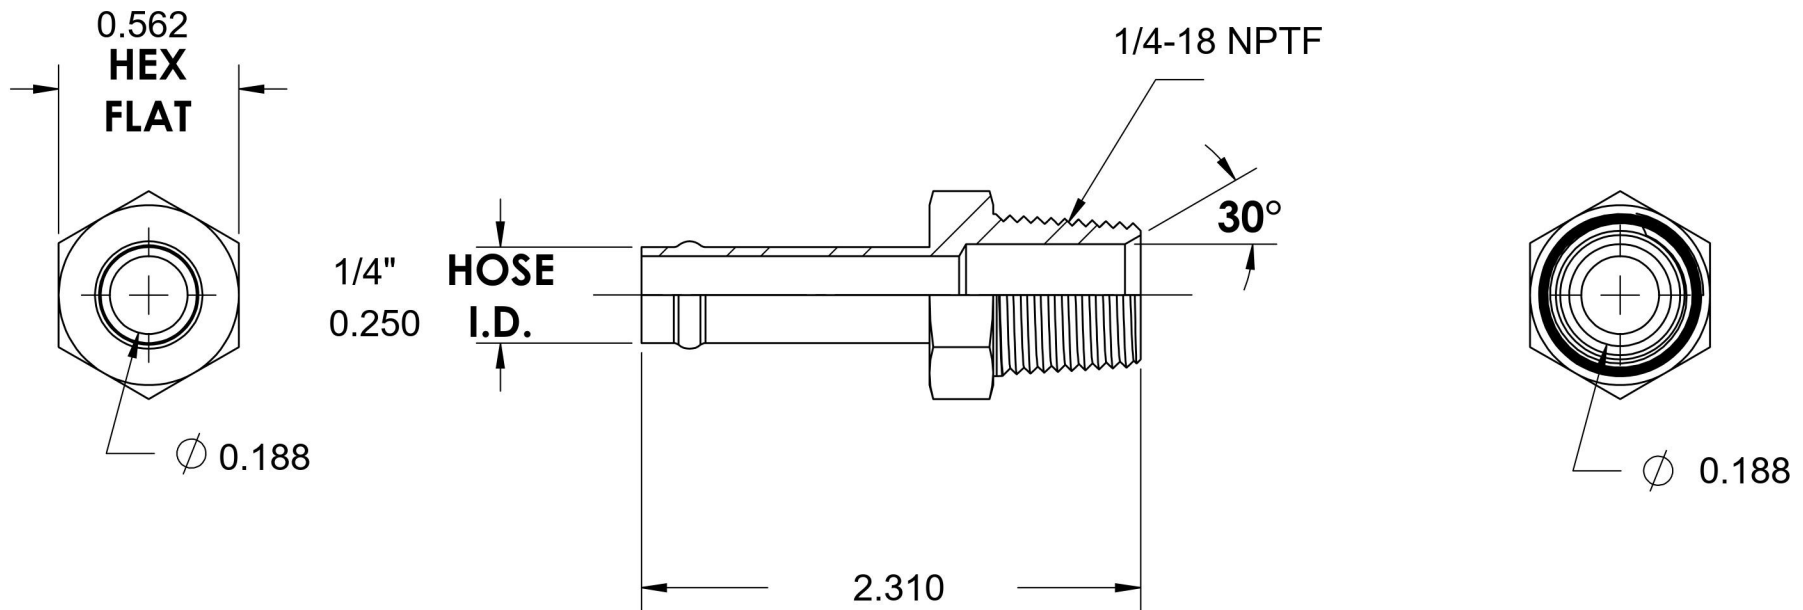

# 4404-04-04

Steel, SAE J1231 Hose Bead Male Connector, 1/4" Beaded Hose Barb x 1/4" Male NPTF 30°

6701 Cochran Road  
Solon, Ohio 44139  
Phone: (440) 248-1880  
Toll Free: 1-888-331-1523

<b>Temperature Rating</b>	<b>Material</b>	<b>Industry Standards</b>	<b>Series</b>
-65°F to 500°F	C1045/12L14 Steel	SAE J1231, SAE J476 ASTM B633	4404
<b>Pressure Rating</b>	<b>Finish</b>		<b>Series Description</b>
150 psi	Trivalent Zinc		SAE J1231 Hose Bead Male Connector