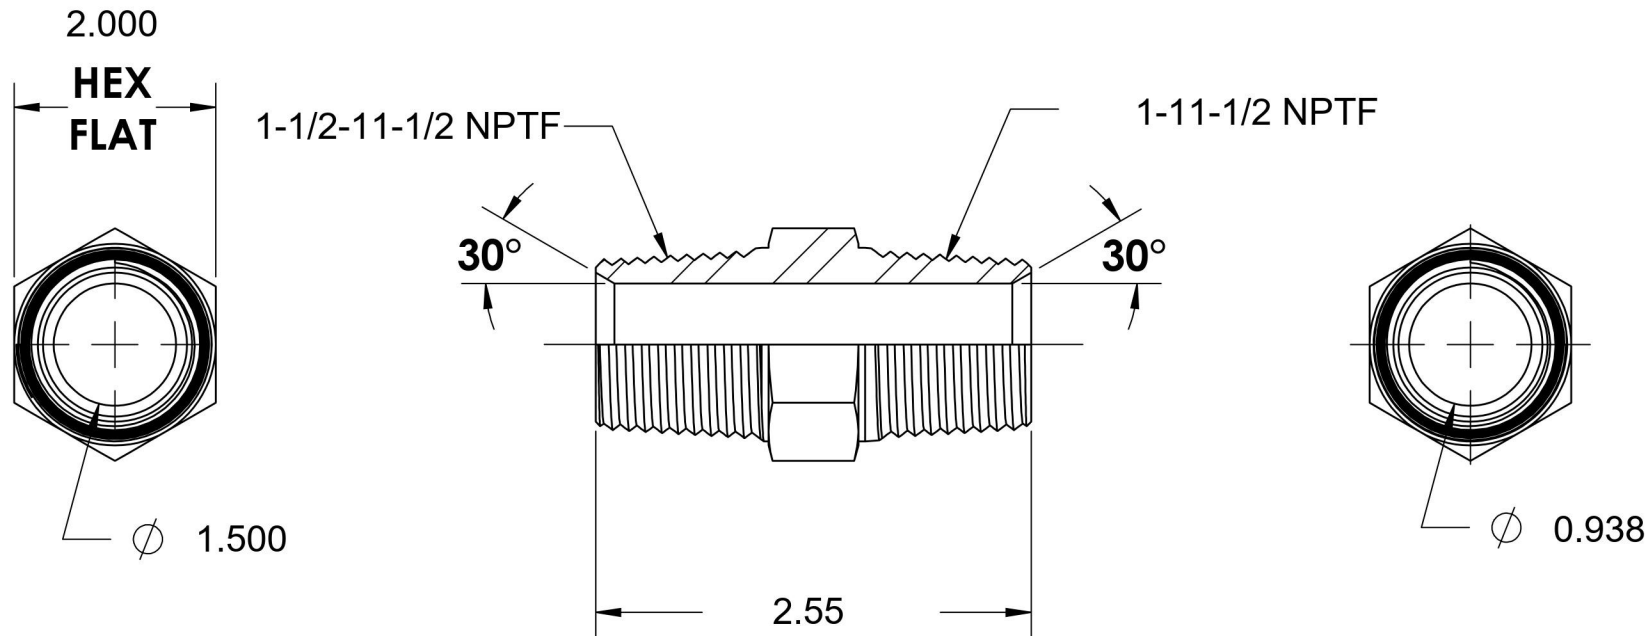

# 5404-24-16-SS

Stainless Steel, SAE J514 Pipe Nipple, 1-1/2" Male NPTF 30° x 1" Male NPTF 30°

6701 Cochran Road  
Solon, Ohio 44139  
Phone: (440) 248-1880  
Toll Free: 1-888-331-1523

<b>Temperature Rating</b>	<b>Material</b>	<b>Industry Standards</b>	<b>Series</b>
-425°F to 1200°F	316/316L Stainless Steel	SAE J514 , SAE J476	5404-SS
<b>Pressure Rating</b>	<b>Finish</b>		<b>Series Description</b>
3600 psi	Passivated		SAE J514 Pipe Nipple