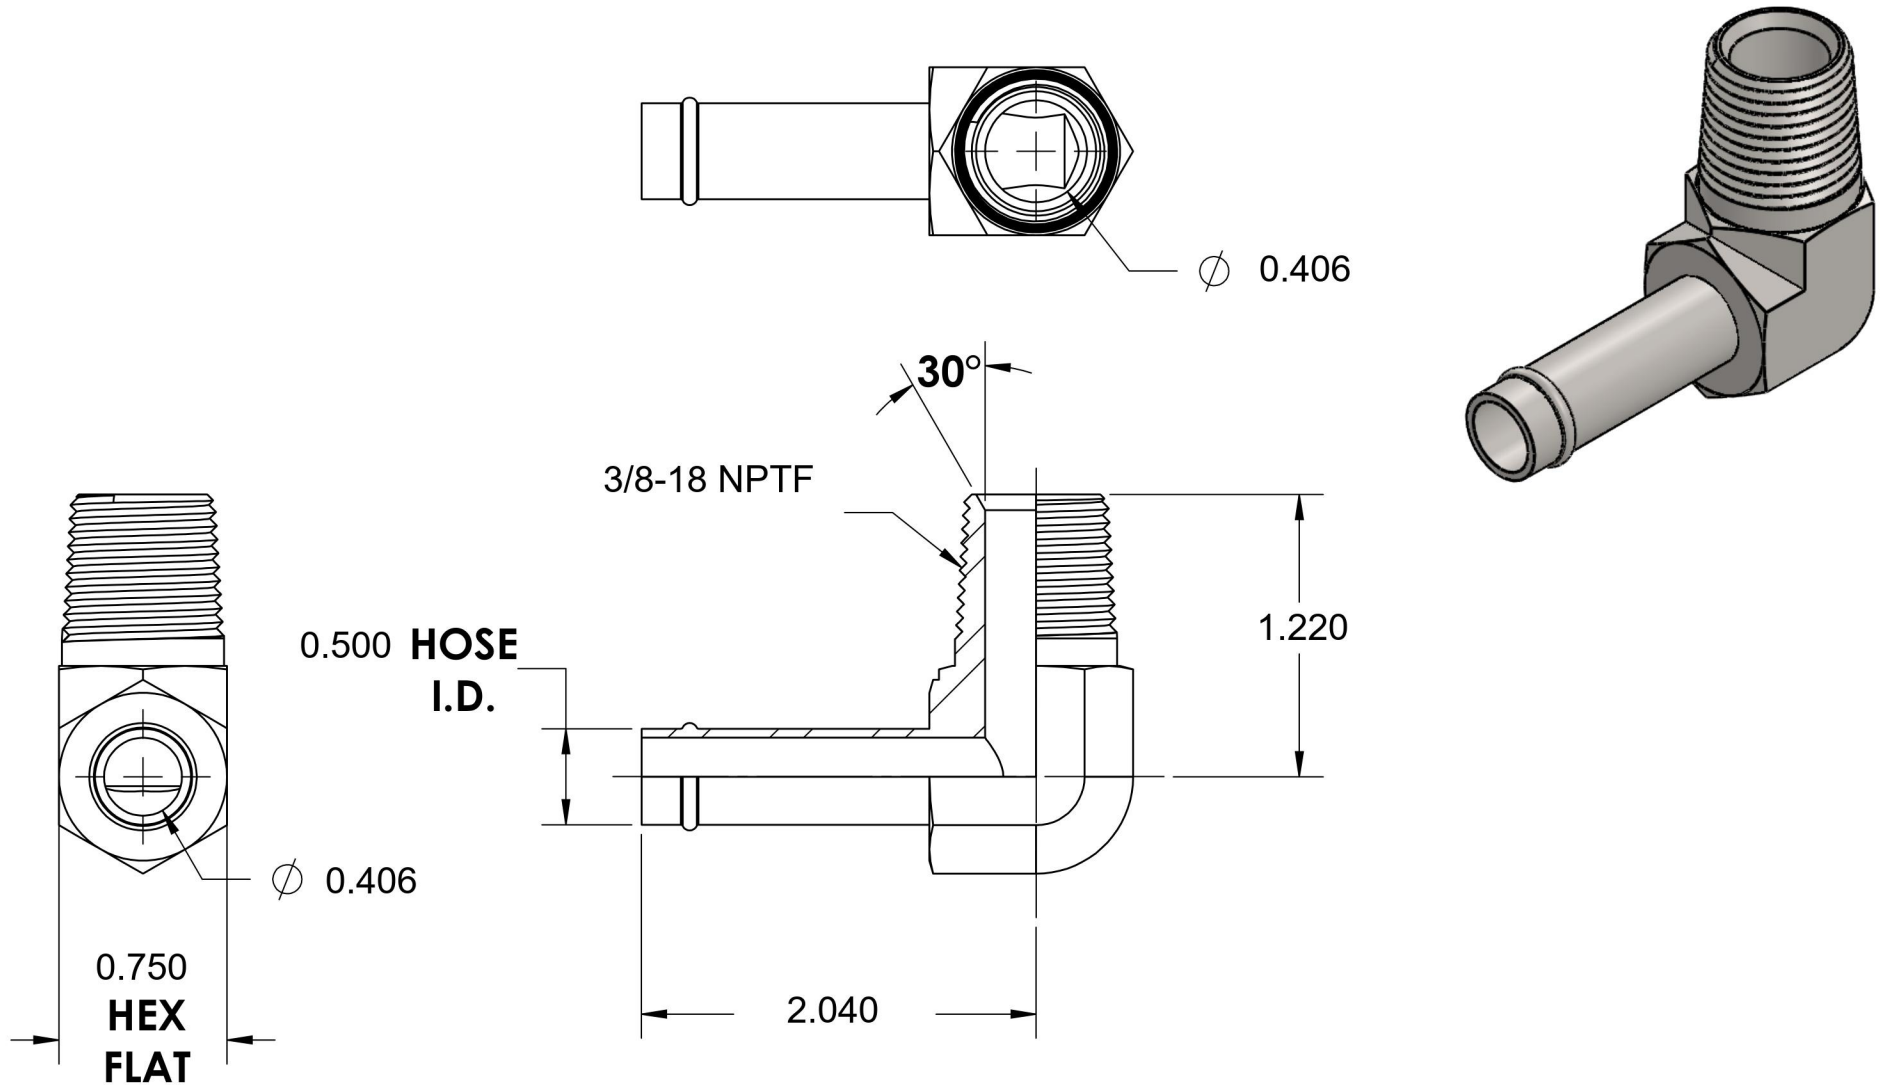

4501-08-06-SS

Stainless Steel, SAE J1231 Hose Bead 90° Male Elbow, 1/2" Beaded Hose Barb x 3/8" Male NPTF 30°

6701 Cochran Road
Solon, Ohio 44139
Phone: (440) 248-1880
Toll Free: 1-888-331-1523

Temperature Rating	Material	Industry Standards	Series
-425°F to 1200°F	316/316L Stainless Steel	SAE J1231, SAE J476	4501-SS
Pressure Rating	Finish		Series Description
150 psi	Passivated		SAE J1231 Hose Bead 90° Male Elbow