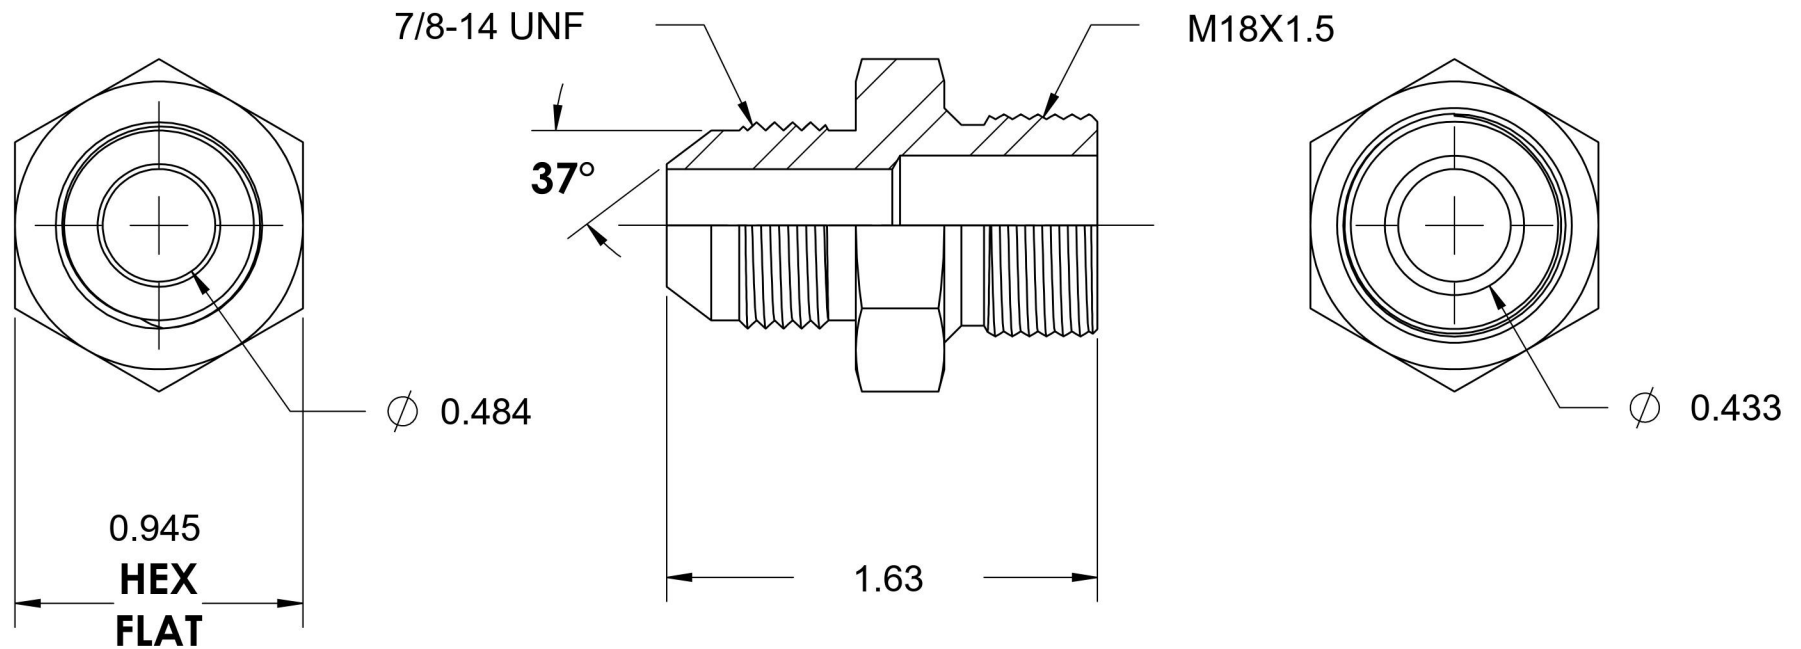

7005-10-18-SS

Stainless Steel, SAE J514 37° Flare Male Metric Port/Line Connector, 5/8" Male JIC x M18X1.5 Male Metric 60° Line/Port

6701 Cochran Road
Solon, Ohio 44139
Phone: (440) 248-1880
Toll Free: 1-888-331-1523

Temperature Rating -425°F to 1200°F	Material 316/316L Stainless Steel	Industry Standards SAE J514, ISO 9974	Series 7005-SS
Pressure Rating 5000 psi	Finish Passivated		Series Description SAE J514 37° Flare Male Metric Port/Line Connector