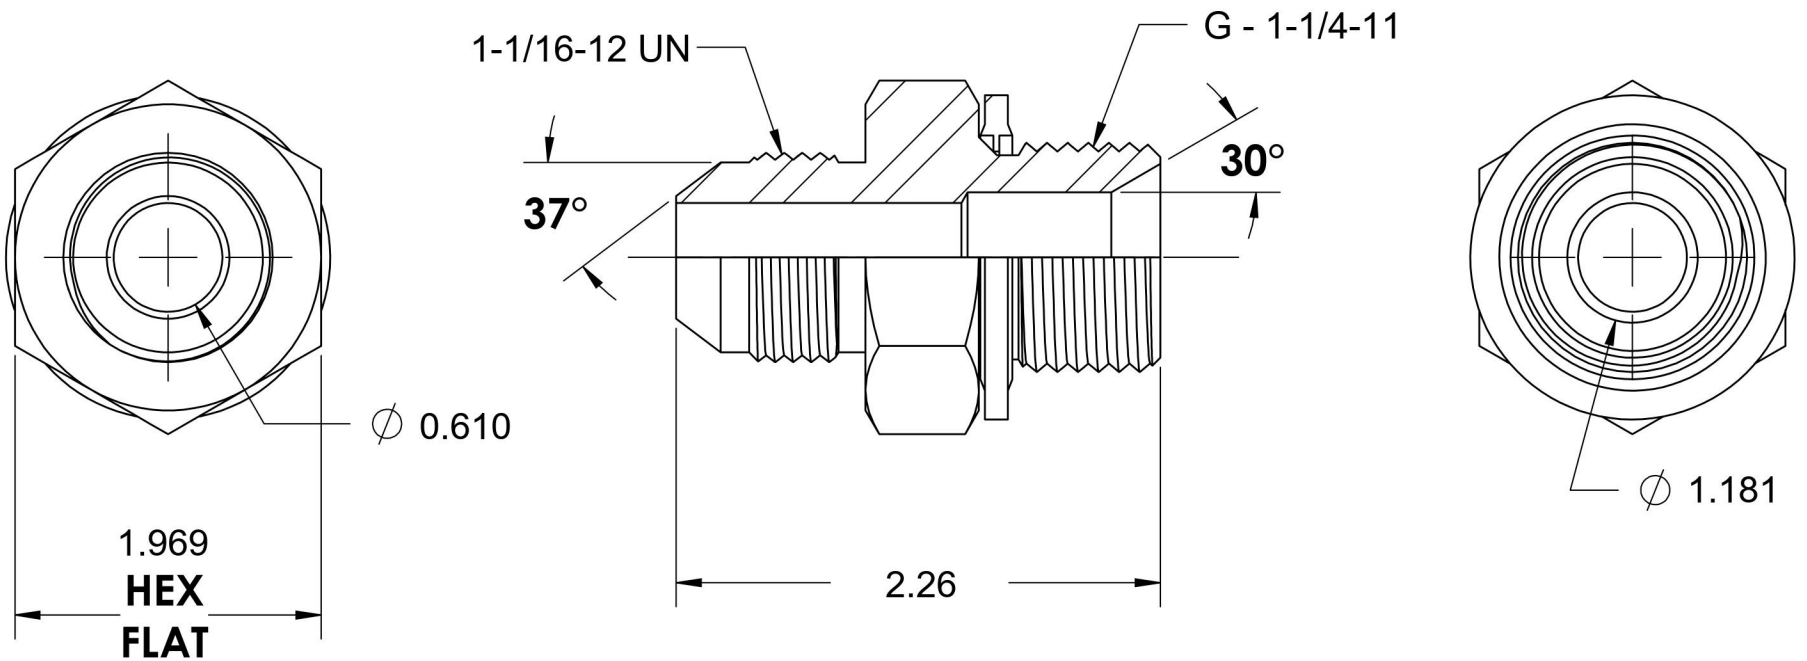

7002-12-20-BS

Steel, SAE J514 37° Flare BSPP Type (D) Bonded Seal Port/Line Adapter, 3/4" Male JIC x 1-1/4-11 Male BSPP 60° Line/Port

6701 Cochran Road
Solon, Ohio 44139
Phone: (440) 248-1880
Toll Free: 1-888-331-1523

Temperature Rating	-22°F to 257°F	Material	C1045/12L14 Steel	Industry Standards	SAE J514, ISO 1179	Series	7002-BS
Pressure Rating	1500 psi	Finish	Trivalent Zinc	ASTM B633		Series Description	SAE J514 37° Flare BSPP Type (D) Bonded Seal Port/Line Adapter