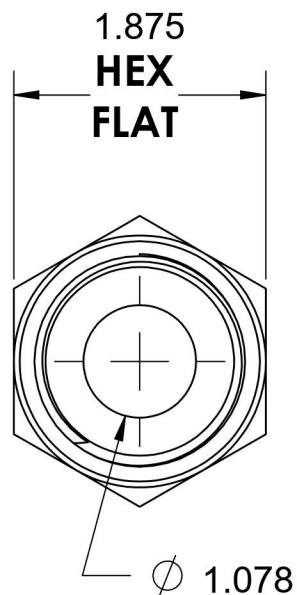

6401-20-16-O-SS

Stainless Steel, SAE J1926 O-Ring Boss Male Adapter, 1-5/8-12 Male ORB x 1" Male NPTF 30°

6701 Cochran Road
Solon, Ohio 44139
Phone: (440) 248-1880
Toll Free: 1-888-331-1523

Temperature Rating