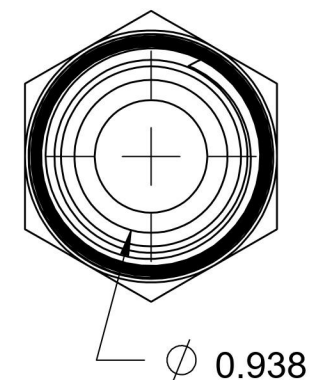

6401-20-16-O-SS

Stainless Steel, SAE J1926 O-Ring Boss Male Adapter, 1-5/8-12 Male ORB x 1" Male NPTF 30°

6701 Cochran Road
Solon, Ohio 44139
Phone: (440) 248-1880
Toll Free: 1-888-331-1523

Temperature Rating