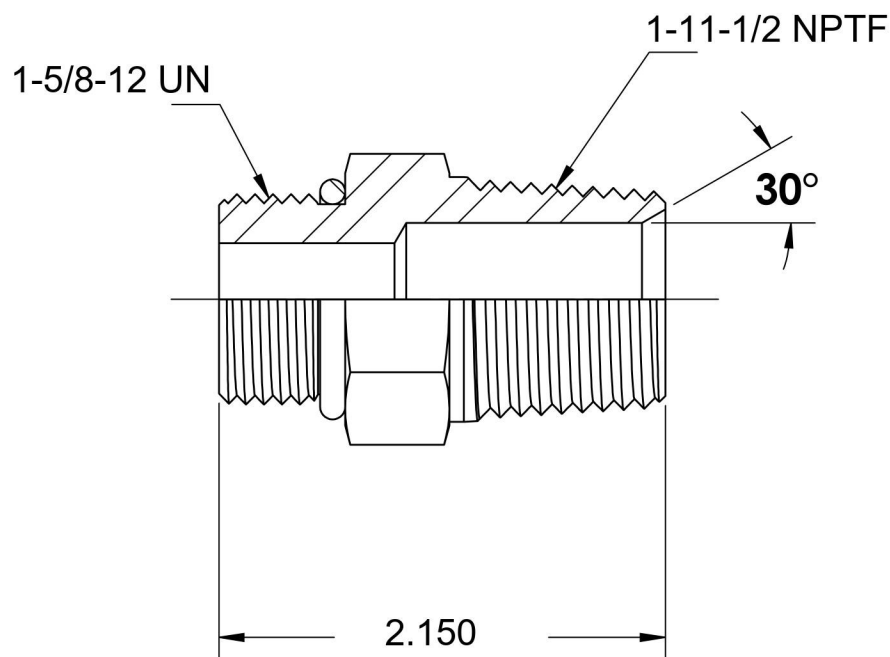

6401-20-16-O-SS

Stainless Steel, SAE J1926 O-Ring Boss Male Adapter, 1-5/8-12 Male ORB x 1" Male NPTF 30°

6701 Cochran Road
Solon, Ohio 44139
Phone: (440) 248-1880
Toll Free: 1-888-331-1523

Temperature Rating

-40°F to 250°F

Pressure Rating

3600 psi

Material

316/316L Stainless Steel

Finish

Passivated

Industry Standards