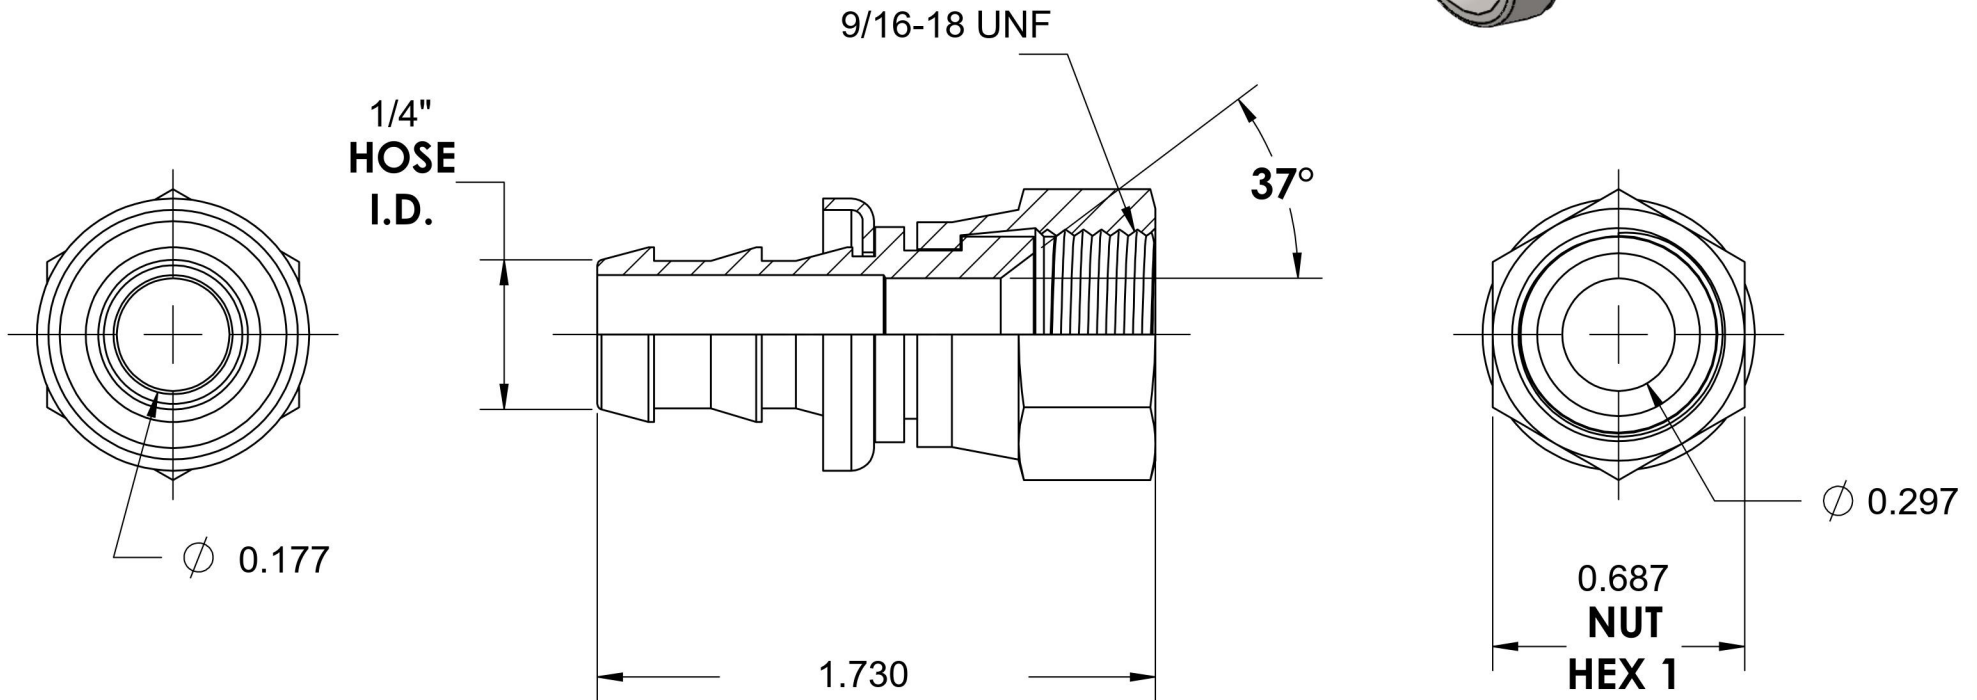

2111-04-06-SS

Stainless Steel, SAE J514 Push-Lok Swivel Hose Connector, 1/4" Push-Lok Hose Barb x 3/8" Female JIC Swivel

6701 Cochran Road
Solon, Ohio 44139
Phone: (440) 248-1880
Toll Free: 1-888-331-1523

Temperature Rating	Material	Industry Standards	Series
-50°F to 185°F	316/316L Stainless Steel	SAE J514	2111-SS
Pressure Rating	Finish		Series Description
150 psi	Passivated		SAE J514 Push-Lok Swivel Hose Connector